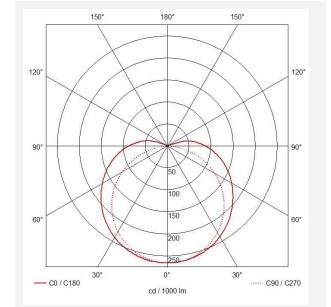

# C-Cell COB LED Strip

C-Cell 24V 8W IP20 White 6500K 50m  
**Code: C/24/03/20/01/65/S05/01**

Category	LED Strip
Application	Hospitality, Residential, Retail
Specification	Architectural

GENERAL INFORMATION	
Wattage	8W/m
Lumens Delivered	800lm/m
Lm/W	100lm/W
Beam Angle	140
CRI	90
CCT	6500K
Input	24V
Operating Temp	-20°C - 45°C
SDCM	3
Product Weight without Packaging	0.5 kg

TECHNICAL INFORMATION	
Light Source	LED
IP Rating	IP20
Class Protection	3
Internal / External	Internal
Surface / Recessed / Suspended	Ceiling, Recessed, Wall
Lumen Depreciation	L70 36,000h
Warranty (Years)	5
CE Mark	Yes
Height	1.75 mm
LED Strip LEDs Per Metre	384