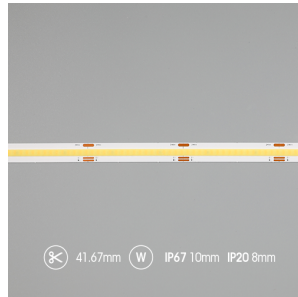

C-Cell COB LED Strip

C-Cell 24V 8W IP20 White 6500K 50m
Code: C/24/03/20/01/65/S05/01

Category	LED Strip
Application	Hospitality, Residential, Retail
Specification	Architectural

- C-CELL dot-free LED strip suitable for residential, hospitality and retail applications
- Single colour flexible LED strip with self-adhesive back
- Large strip pack sizes and multiple connector packs offers great time saving and ease when working on a large scale project. Joint and connection accessories sold separately

- Continuous phosphor, uniform dot-free output provides seamless light output for enhanced aesthetic appearance and allows product to be showcased as main lighting source, offering great installation versatility
- Fast fit plug and play connections remove the need for time consuming soldering of joints
- High CRI 90 ensures the highest quality white light output
- 384

GENERAL INFORMATION	
Wattage	8W/m
Lumens Delivered	800lm/m
Lm/W	100lm/W
Beam Angle	140
CRI	90
CCT	6500K
Input	24V
Operating Temp	-20°C - 45°C
SDCM	3
Product Weight without Packaging	0.5 kg

TECHNICAL INFORMATION	
Light Source	LED
IP Rating	IP20
Class Protection	3
Internal / External	Internal
Surface / Recessed / Suspended	Ceiling, Recessed, Wall
Lumen Depreciation	L70 36,000h
Warranty (Years)	5
CE Mark	Yes
Height	2 mm
LED Strip LEDs Per Metre	384