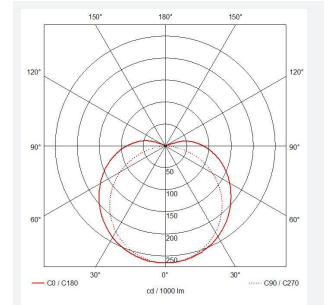

C-Cell COB LED Strip

C-Cell 24V 8W IP20 White 6500K 50m
Code: C/24/03/20/01/65/S05/01

Category	LED Strip
Application	Hospitality, Residential, Retail
Specification	Architectural

PRODUCT FEATURES

- C-CELL dot-free LED strip suitable for residential, hospitality and retail applications
- Single colour, RGB and tunable white flexible LED strip with self-adhesive back
- Large strip pack sizes and multiple connector packs offers great time saving and ease when working on a large scale project. Joint and connection accessories sold separately
- Continuous phosphor, uniform dot-free output provides seamless light output for enhanced aesthetic appearance and allows product to be showcased as main lighting source, offering great installation versatility
- Fast fit plug and play connections remove the need for time consuming soldering of joints
- High CRI 90 ensures the highest quality white light output
- 384

GENERAL INFORMATION	
Wattage	8W/m
Lumens Delivered	800lm/m
Lm/W	100lm/W
Beam Angle	140
CRI	90
CCT	6500K
Input	24V
Operating Temp	-20°C - 45°C
SDCM	3
Product Weight without Packaging	0.5 kg

TECHNICAL INFORMATION	
Light Source	LED
IP Rating	IP20
Class Protection	3
Internal / External	Internal
Surface / Recessed / Suspended	Ceiling, Recessed, Wall
Lumen Depreciation	L70 36,000h
Warranty (Years)	5
CE Mark	Yes
Height	2 mm
LED Strip LEDs Per Metre	384