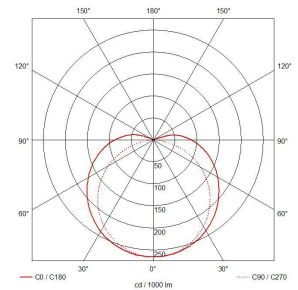

C-Cell COB LED Strip

C-Cell 24V 8W IP20 White 6500K 50m
Code: C/24/03/20/01/65/S05/01

Category	LED Strip
Application	Hospitality, Residential, Retail
Specification	Architectural

- C-CELL dot-free LED strip suitable for residential, hospitality and retail applications
- Single colour flexible LED strip with self-adhesive back
- Large strip pack sizes and multiple connector packs offers great time saving and ease when working on a large scale project. Joint and connection accessories sold separately

- Continuous phosphor, uniform dot-free output provides seamless light output for enhanced aesthetic appearance and allows product to be showcased as main lighting source, offering great installation versatility
- Fast fit plug and play connections remove the need for time consuming soldering of joints
- High CRI 90 ensures the highest quality white light output
- 384

GENERAL INFORMATION	
Wattage	8W/m
Lumens Delivered	800lm/m
Lm/W	100lm/W
Beam Angle	140
CRI	90
CCT	6500K
Input	24V
Operating Temp	-20°C - 45°C
SDCM	3
Product Weight without Packaging	0.5 kg

TECHNICAL INFORMATION	
Light Source	LED
IP Rating	IP20
Class Protection	3
Internal / External	Internal
Surface / Recessed / Suspended	Ceiling, Recessed, Wall
Lumen Depreciation	L70 36,000h
Warranty (Years)	5
CE Mark	Yes
Height	2 mm
LED Strip LEDs Per Metre	384