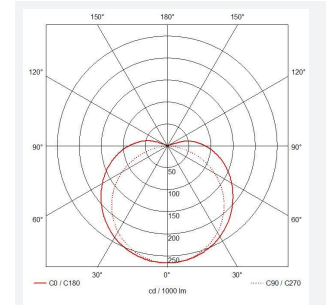

# C-Cell COB LED Strip

C-Cell 24V 8W IP20 White 6500K 10m  
**Code: C/24/03/20/01/65/S02/01**

<b>Category</b>	LED Strip
<b>Application</b>	Hospitality, Residential, Retail
<b>Specification</b>	Architectural

GENERAL INFORMATION	
Wattage	8W/m
Lumens Delivered	800lm/m
Lm/W	100lm/W
Beam Angle	140
CRI	90
CCT	6500K
Input	24V
Operating Temp	-20°C - 45°C
SDCM	3
Product Weight without Packaging	0.1 kg

TECHNICAL INFORMATION	
Light Source	LED
IP Rating	IP20
Class Protection	3
Internal / External	Internal
Surface / Recessed / Suspended	Ceiling, Recessed, Wall
Lumen Depreciation	L70 36,000h
Warranty (Years)	5
CE Mark	Yes
Height	2 mm
LED Strip LEDs Per Metre	384