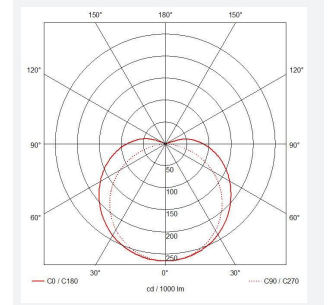

C-Cell COB LED Strip

C-Cell 24V 8W IP20 White 6500K 10m
Code: C/24/03/20/01/65/S02/01

Category	LED Strip
Application	Hospitality, Residential, Retail
Specification	Architectural

PRODUCT FEATURES

- C-CELL dot-free LED strip suitable for residential, hospitality and retail applications
- Single colour, RGB and tunable white flexible LED strip with self-adhesive back
- Large strip pack sizes and multiple connector packs offers great time saving and ease when working on a large scale project. Joint and connection accessories sold separately
- Continuous phosphor, uniform dot-free output provides seamless light output for enhanced aesthetic appearance and allows product to be showcased as main lighting source, offering great installation versatility
- Fast fit plug and play connections remove the need for time consuming soldering of joints
- High CRI 90 ensures the highest quality white light output
- 384

GENERAL INFORMATION	
Wattage	8W/m
Lumens Delivered	800lm/m
Lm/W	100lm/W
Beam Angle	140
CRI	90
CCT	6500K
Input	24V
Operating Temp	-20°C - 45°C
SDCM	3
Product Weight without Packaging	0.1 kg

TECHNICAL INFORMATION	
Light Source	LED
IP Rating	IP20
Class Protection	3
Internal / External	Internal
Surface / Recessed / Suspended	Ceiling, Recessed, Wall
Lumen Depreciation	L70 36,000h
Warranty (Years)	5
CE Mark	Yes
Height	1.75 mm
LED Strip LEDs Per Metre	384