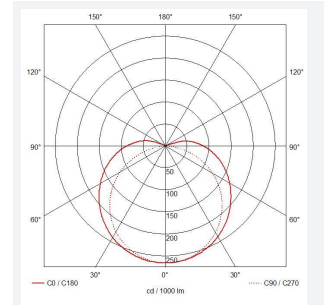

# C-Cell COB LED Strip

C-Cell 24V 8W IP20 White 6500K 10m  
**Code: C/24/03/20/01/65/S02/01**

- C-CELL dot-free LED strip suitable for residential, hospitality and retail applications
- Single colour, RGB and tunable white flexible LED strip with self-adhesive back
- Large strip pack sizes and multiple connector packs offers great time saving and ease when working on a large scale project. Joint and connection accessories sold separately
- Continuous phosphor, uniform dot-free output provides seamless light output for enhanced aesthetic appearance and allows product to be showcased as main lighting source, offering great installation versatility
- Fast fit plug and play connections remove the need for time consuming soldering of joints
- High CRI 90 ensures the highest quality white light output
- 384

GENERAL INFORMATION	
Wattage	8W/m
Lumens Delivered	800lm/m
Lm/W	100lm/W
Beam Angle	140
CRI	90
CCT	6500K
Input	24V
Operating Temp	-20°C - 45°C
SDCM	3
Product Weight without Packaging	0.1 kg

TECHNICAL INFORMATION	
Light Source	LED
IP Rating	IP20
Class Protection	3
Internal / External	Internal
Surface / Recessed / Suspended	Ceiling, Recessed, Wall
Lumen Depreciation	L70 36,000h
Warranty (Years)	5
CE Mark	Yes
Height	1.75 mm
LED Strip LEDs Per Metre	384