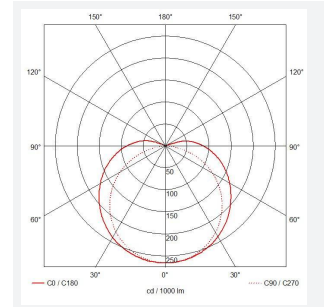

C-Cell COB LED Strip

C-Cell 24V 8W IP20 White 6500K 5m
Code: C/24/03/20/01/65/S01/01

Category	LED Strip
Application	Hospitality, Residential, Retail
Specification	Architectural

PRODUCT FEATURES

- C-CELL dot-free LED strip suitable for residential, hospitality and retail applications
- Single colour, RGB and tunable white flexible LED strip with self-adhesive back
- Large strip pack sizes and multiple connector packs offers great time saving and ease when working on a large scale project. Joint and connection accessories sold separately
- Continuous phosphor, uniform dot-free output provides seamless light output for enhanced aesthetic appearance and allows product to be showcased as main lighting source, offering great installation versatility
- Fast fit plug and play connections remove the need for time consuming soldering of joints
- High CRI 90 ensures the highest quality white light output
- 384

GENERAL INFORMATION	
Wattage	8W/m
Lumens Delivered	800lm/m
Lm/W	100lm/W
Beam Angle	140
CRI	90
CCT	6500K
Input	24V
Operating Temp	-20°C - 45°C
SDCM	3
Product Weight without Packaging	0.05 kg

TECHNICAL INFORMATION	
Light Source	LED
IP Rating	IP20
Class Protection	3
Internal / External	Internal
Surface / Recessed / Suspended	Ceiling, Recessed, Wall
Lumen Depreciation	L70 36,000h
Warranty (Years)	5
CE Mark	Yes
Height	1.75 mm
LED Strip LEDs Per Metre	384