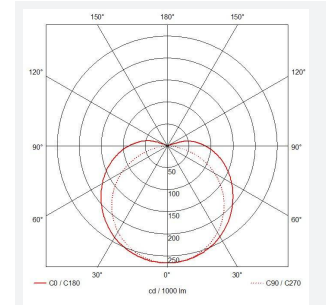

C-Cell COB LED Strip

C-Cell 24V 8W IP20 White 6500K 5m
Code: C/24/03/20/01/65/S01/01

Category	LED Strip
Application	Hospitality, Residential, Retail
Specification	Architectural

PRODUCT FEATURES

- C-CELL dot-free LED strip suitable for residential, hospitality and retail applications
- Single colour, RGB and tunable white flexible LED strip with self-adhesive back
- Large strip pack sizes and multiple connector packs offers great time saving and ease when working on a large scale project. Joint and connection accessories sold separately
- Continuous phosphor, uniform dot-free output provides seamless light output for enhanced aesthetic appearance and allows product to be showcased as main lighting source, offering great installation versatility
- Fast fit plug and play connections remove the need for time consuming soldering of joints
- High CRI 90 ensures the highest quality white light output
- 384

GENERAL INFORMATION	
Wattage	8W/m
Lumens Delivered	800lm/m
Lm/W	100lm/W
Beam Angle	140
CRI	90
CCT	6500K
Input	24V
Operating Temp	-20°C - 45°C
SDCM	3
Product Weight without Packaging	0.05 kg

TECHNICAL INFORMATION	
Light Source	LED
IP Rating	IP20
Class Protection	3
Internal / External	Internal
Surface / Recessed / Suspended	Ceiling, Recessed, Wall
Lumen Depreciation	L70 36,000h
Warranty (Years)	5
CE Mark	Yes
Height	1.75 mm
LED Strip LEDs Per Metre	384