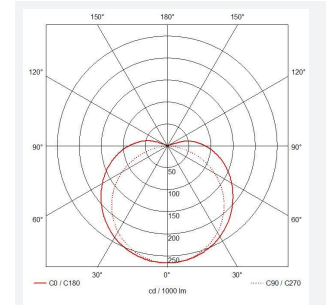

C-Cell COB LED Strip

C-Cell 24V 8W IP20 White 4000K 50m
Code: C/24/03/20/01/40/S05/01

Category	LED Strip
Application	Hospitality, Residential, Retail
Specification	Architectural

PRODUCT FEATURES

- C-CELL dot-free LED strip suitable for residential, hospitality and retail applications
- Single colour, RGB and tunable white flexible LED strip with self-adhesive back
- Large strip pack sizes and multiple connector packs offers great time saving and ease when working on a large scale project. Joint and connection accessories sold separately
- Continuous phosphor, uniform dot-free output provides seamless light output for enhanced aesthetic appearance and allows product to be showcased as main lighting source, offering great installation versatility
- Fast fit plug and play connections remove the need for time consuming soldering of joints
- High CRI 90 ensures the highest quality white light output
- 384

GENERAL INFORMATION	
Wattage	8W/m
Lumens Delivered	800lm/m
Lm/W	100lm/W
Beam Angle	140
CRI	90
CCT	4000K
Input	24V
Operating Temp	-20°C - 45°C
SDCM	3
Product Weight without Packaging	0.5 kg

TECHNICAL INFORMATION	
Light Source	LED
IP Rating	IP20
Class Protection	3
Internal / External	Internal
Surface / Recessed / Suspended	Ceiling, Recessed, Wall
Lumen Depreciation	L70 36,000h
Warranty (Years)	5
CE Mark	Yes
Height	1.75 mm
LED Strip LEDs Per Metre	384