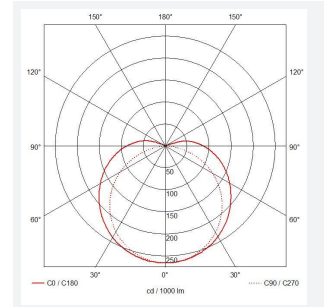

C-Cell COB LED Strip

C-Cell 24V 8W IP20 White 4000K 50m
Code: C/24/03/20/01/40/S05/01

Category	LED Strip
Application	Hospitality, Residential, Retail
Specification	Architectural

PRODUCT FEATURES

- C-CELL dot-free LED strip suitable for residential, hospitality and retail applications
- Single colour, RGB and tunable white flexible LED strip with self-adhesive back
- Large strip pack sizes and multiple connector packs offers great time saving and ease when working on a large scale project. Joint and connection accessories sold separately
- Continuous phosphor, uniform dot-free output provides seamless light output for enhanced aesthetic appearance and allows product to be showcased as main lighting source, offering great installation versatility
- Fast fit plug and play connections remove the need for time consuming soldering of joints
- High CRI 90 ensures the highest quality white light output
- 384

GENERAL INFORMATION	
Wattage	8W/m
Lumens Delivered	800lm/m
Lm/W	100lm/W
Beam Angle	140
CRI	90
CCT	4000K
Input	24V
Operating Temp	-20°C - 45°C
SDCM	3
Product Weight without Packaging	0.5 kg

TECHNICAL INFORMATION	
Light Source	LED
IP Rating	IP20
Class Protection	3
Internal / External	Internal
Surface / Recessed / Suspended	Ceiling, Recessed, Wall
Lumen Depreciation	L70 36,000h
Warranty (Years)	5
CE Mark	Yes
Height	1.75 mm
LED Strip LEDs Per Metre	384