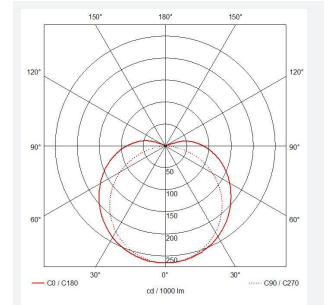

C-Cell COB LED Strip

C-Cell 24V 8W IP20 White 4000K 50m
Code: C/24/03/20/01/40/S05/01

Category	LED Strip
Application	Hospitality, Residential, Retail
Specification	Architectural

PRODUCT FEATURES

- C-CELL dot-free LED strip suitable for residential, hospitality and retail applications
- Single colour, RGB and tunable white flexible LED strip with self-adhesive back
- Large strip pack sizes and multiple connector packs offers great time saving and ease when working on a large scale project. Joint and connection accessories sold separately
- Continuous phosphor, uniform dot-free output provides seamless light output for enhanced aesthetic appearance and allows product to be showcased as main lighting source, offering great installation versatility
- Fast fit plug and play connections remove the need for time consuming soldering of joints
- High CRI 90 ensures the highest quality white light output
- 384

GENERAL INFORMATION	
Wattage	8W/m
Lumens Delivered	800lm/m
Lm/W	100lm/W
Beam Angle	140
CRI	90
CCT	4000K
Input	24V
Operating Temp	-20°C - 45°C
SDCM	3
Product Weight without Packaging	0.5 kg

TECHNICAL INFORMATION	
Light Source	LED
IP Rating	IP20
Class Protection	3
Internal / External	Internal
Surface / Recessed / Suspended	Ceiling, Recessed, Wall
Lumen Depreciation	L70 36,000h
Warranty (Years)	5
CE Mark	Yes
Height	2 mm
LED Strip LEDs Per Metre	384