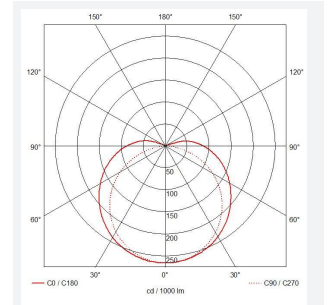

C-Cell COB LED Strip

C-Cell 24V 8W IP20 White 4000K 10m
Code: C/24/03/20/01/40/S02/01

Category	LED Strip
Application	Hospitality, Residential, Retail
Specification	Architectural

PRODUCT FEATURES

- C-CELL dot-free LED strip suitable for residential, hospitality and retail applications
- Single colour, RGB and tunable white flexible LED strip with self-adhesive back
- Large strip pack sizes and multiple connector packs offers great time saving and ease when working on a large scale project. Joint and connection accessories sold separately
- Continuous phosphor, uniform dot-free output provides seamless light output for enhanced aesthetic appearance and allows product to be showcased as main lighting source, offering great installation versatility
- Fast fit plug and play connections remove the need for time consuming soldering of joints
- High CRI 90 ensures the highest quality white light output
- 384

GENERAL INFORMATION	
Wattage	8W/m
Lumens Delivered	800lm/m
Lm/W	100lm/W
Beam Angle	140
CRI	90
CCT	4000K
Input	24V
Operating Temp	-20°C - 45°C
SDCM	3
Product Weight without Packaging	0.1 kg

TECHNICAL INFORMATION	
Light Source	LED
IP Rating	IP20
Class Protection	3
Internal / External	Internal
Surface / Recessed / Suspended	Ceiling, Recessed, Wall
Lumen Depreciation	L70 36,000h
Warranty (Years)	5
CE Mark	Yes
Height	2 mm
LED Strip LEDs Per Metre	384