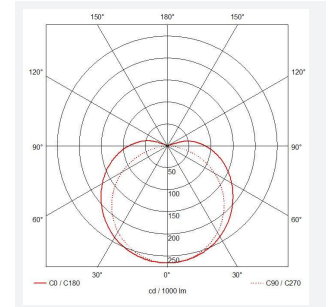

# C-Cell COB LED Strip

C-Cell 24V 8W IP20 White 4000K 10m  
**Code: C/24/03/20/01/40/S02/01**

Category	LED Strip
Application	Hospitality, Residential, Retail
Specification	Architectural

GENERAL INFORMATION	
Wattage	8W/m
Lumens Delivered	800lm/m
Lm/W	100lm/W
Beam Angle	140
CRI	90
CCT	4000K
Input	24V
Operating Temp	-20°C - 45°C
SDCM	3
Product Weight without Packaging	0.1 kg

TECHNICAL INFORMATION	
Light Source	LED
IP Rating	IP20
Class Protection	3
Internal / External	Internal
Surface / Recessed / Suspended	Ceiling, Recessed, Wall
Lumen Depreciation	L70 36,000h
Warranty (Years)	5
CE Mark	Yes
Height	1.75 mm
LED Strip LEDs Per Metre	384