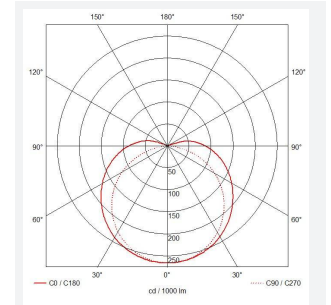

# C-Cell COB LED Strip

C-Cell 24V 8W IP20 White 4000K 10m  
**Code: C/24/03/20/01/40/S02/01**

Category	LED Strip
Application	Hospitality, Residential, Retail
Specification	Architectural

GENERAL INFORMATION	
Wattage	8W/m
Lumens Delivered	800lm/m
Lm/W	100lm/W
Beam Angle	140
CRI	90
CCT	4000K
Input	24V
Operating Temp	-20°C - 45°C
SDCM	3
Product Weight without Packaging	0.1 kg

TECHNICAL INFORMATION	
Light Source	LED
IP Rating	IP20
Class Protection	3
Internal / External	Internal
Surface / Recessed / Suspended	Ceiling, Recessed, Wall
Lumen Depreciation	L70 36,000h
Warranty (Years)	5
CE Mark	Yes
Height	1.75 mm
LED Strip LEDs Per Metre	384