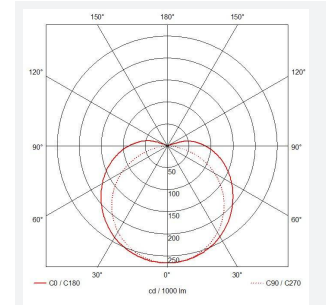

C-Cell COB LED Strip

C-Cell 24V 8W IP20 White 4000K 5m
Code: C/24/03/20/01/40/S01/01

Category	LED Strip
Application	Hospitality, Residential, Retail
Specification	Architectural

PRODUCT FEATURES

- C-CELL dot-free LED strip suitable for residential, hospitality and retail applications
- Single colour, RGB and tunable white flexible LED strip with self-adhesive back
- Large strip pack sizes and multiple connector packs offers great time saving and ease when working on a large scale project. Joint and connection accessories sold separately
- Continuous phosphor, uniform dot-free output provides seamless light output for enhanced aesthetic appearance and allows product to be showcased as main lighting source, offering great installation versatility
- Fast fit plug and play connections remove the need for time consuming soldering of joints
- High CRI 90 ensures the highest quality white light output
- 384

GENERAL INFORMATION	
Wattage	8W/m
Lumens Delivered	800lm/m
Lm/W	100lm/W
Beam Angle	140
CRI	90
CCT	4000K
Input	24V
Operating Temp	-20°C - 45°C
SDCM	3
Product Weight without Packaging	0.05 kg

TECHNICAL INFORMATION	
Light Source	LED
IP Rating	IP20
Class Protection	3
Internal / External	Internal
Surface / Recessed / Suspended	Ceiling, Recessed, Wall
Lumen Depreciation	L70 36,000h
Warranty (Years)	5
CE Mark	Yes
Height	2 mm
LED Strip LEDs Per Metre	384