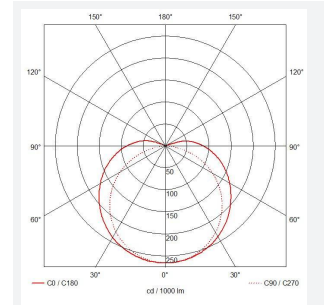

# C-Cell COB LED Strip

C-Cell 24V 8W IP20 White 4000K 5m  
**Code: C/24/03/20/01/40/S01/01**

Category	LED Strip
Application	Hospitality, Residential, Retail
Specification	Architectural

- C-CELL dot-free LED strip suitable for residential, hospitality and retail applications
- Single colour, RGB and tunable white flexible LED strip with self-adhesive back
- Large strip pack sizes and multiple connector packs offers great time saving and ease when working on a large scale project. Joint and connection accessories sold separately
- Continuous phosphor, uniform dot-free output provides seamless light output for enhanced aesthetic appearance and allows product to be showcased as main lighting source, offering great installation versatility
- Fast fit plug and play connections remove the need for time consuming soldering of joints
- High CRI 90 ensures the highest quality white light output
- 384

GENERAL INFORMATION	
Wattage	8W/m
Lumens Delivered	800lm/m
Lm/W	100lm/W
Beam Angle	140
CRI	90
CCT	4000K
Input	24V
Operating Temp	-20°C - 45°C
SDCM	3
Product Weight without Packaging	0.05 kg

TECHNICAL INFORMATION	
Light Source	LED
IP Rating	IP20
Class Protection	3
Internal / External	Internal
Surface / Recessed / Suspended	Ceiling, Recessed, Wall
Lumen Depreciation	L70 36,000h
Warranty (Years)	5
CE Mark	Yes
Height	1.75 mm
LED Strip LEDs Per Metre	384