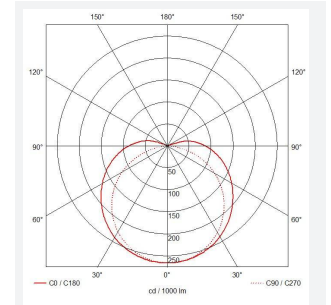

C-Cell COB LED Strip

C-Cell 24V 8W IP20 White 4000K 5m
Code: C/24/03/20/01/40/S01/01

Category	LED Strip
Application	Hospitality, Residential, Retail
Specification	Architectural

PRODUCT FEATURES

- C-CELL dot-free LED strip suitable for residential, hospitality and retail applications
- Single colour, RGB and tunable white flexible LED strip with self-adhesive back
- Large strip pack sizes and multiple connector packs offers great time saving and ease when working on a large scale project. Joint and connection accessories sold separately
- Continuous phosphor, uniform dot-free output provides seamless light output for enhanced aesthetic appearance and allows product to be showcased as main lighting source, offering great installation versatility
- Fast fit plug and play connections remove the need for time consuming soldering of joints
- High CRI 90 ensures the highest quality white light output
- 384

GENERAL INFORMATION	
Wattage	8W/m
Lumens Delivered	800lm/m
Lm/W	100lm/W
Beam Angle	140
CRI	90
CCT	4000K
Input	24V
Operating Temp	-20°C - 45°C
SDCM	3
Product Weight without Packaging	0.05 kg

TECHNICAL INFORMATION	
Light Source	LED
IP Rating	IP20
Class Protection	3
Internal / External	Internal
Surface / Recessed / Suspended	Ceiling, Recessed, Wall
Lumen Depreciation	L70 36,000h
Warranty (Years)	5
CE Mark	Yes
Height	1.75 mm
LED Strip LEDs Per Metre	384