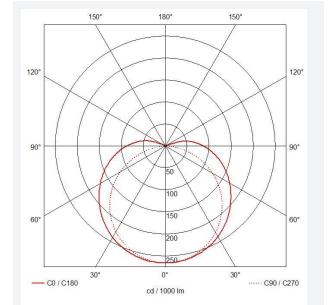

C-Cell COB LED Strip

C-Cell 24V 8W IP20 White 3000K 50m
Code: C/24/03/20/01/30/S05/01

Category	LED Strip
Application	Hospitality, Residential, Retail
Specification	Architectural

PRODUCT FEATURES

- C-CELL dot-free LED strip suitable for residential, hospitality and retail applications
- Single colour, RGB and tunable white flexible LED strip with self-adhesive back
- Large strip pack sizes and multiple connector packs offers great time saving and ease when working on a large scale project. Joint and connection accessories sold separately
- Continuous phosphor, uniform dot-free output provides seamless light output for enhanced aesthetic appearance and allows product to be showcased as main lighting source, offering great installation versatility
- Fast fit plug and play connections remove the need for time consuming soldering of joints
- High CRI 90 ensures the highest quality white light output
- 384

GENERAL INFORMATION	
Wattage	8W/m
Lumens Delivered	760lm/m
Lm/W	95lm/W
Beam Angle	140
CRI	90
CCT	3000K
Input	24V
Operating Temp	-20°C - 45°C
SDCM	3
Product Weight without Packaging	0.5 kg

TECHNICAL INFORMATION	
Light Source	LED
IP Rating	IP20
Class Protection	3
Internal / External	Internal
Surface / Recessed / Suspended	Ceiling, Recessed, Wall
Lumen Depreciation	L70 36,000h
Warranty (Years)	5
CE Mark	Yes
Height	2 mm
LED Strip LEDs Per Metre	384