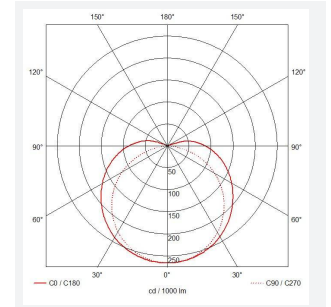

# C-Cell COB LED Strip

C-Cell 24V 8W IP20 White 3000K 50m  
**Code: C/24/03/20/01/30/S05/01**

Category	LED Strip
Application	Hospitality, Residential, Retail
Specification	Architectural

GENERAL INFORMATION	
Wattage	8W/m
Lumens Delivered	760lm/m
Lm/W	95lm/W
Beam Angle	140
CRI	90
CCT	3000K
Input	24V
Operating Temp	-20°C - 45°C
SDCM	3
Product Weight without Packaging	0.5 kg

TECHNICAL INFORMATION	
Light Source	LED
IP Rating	IP20
Class Protection	3
Internal / External	Internal
Surface / Recessed / Suspended	Ceiling, Recessed, Wall
Lumen Depreciation	L70 36,000h
Warranty (Years)	5
CE Mark	Yes
Height	1.75 mm
LED Strip LEDs Per Metre	384