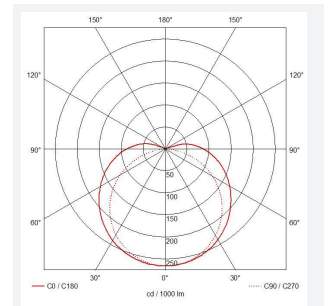

C-Cell COB LED Strip

C-Cell 24V 8W IP20 White 3000K 50m

Code: C/24/03/20/01/30/S05/01

Category	LED Strip
Application	Hospitality, Residential, Retail
Specification	Architectural

- C-CELL dot-free LED strip suitable for residential, hospitality and retail applications
- Single colour, RGB and tunable white flexible LED strip with self-adhesive back
- Large strip pack sizes and multiple connector packs offers great time saving and ease when working on a large scale project. Joint and connection accessories sold separately
- Continuous phosphor, uniform dot-free output provides seamless light output for enhanced aesthetic appearance and allows product to be showcased as main lighting source, offering great installation versatility
- Fast fit plug and play connections remove the need for time consuming soldering of joints
- High CRI 90 ensures the highest quality white light output
- 384

GENERAL INFORMATION	
Wattage	8W/m
Lumens Delivered	760lm/m
Lm/W	95lm/W
Beam Angle	140
CRI	90
CCT	3000K
Input	24V
Operating Temp	-20°C - 45°C
SDCM	3
Product Weight without Packaging	0.5 kg

TECHNICAL INFORMATION	
Light Source	LED
IP Rating	IP20
Class Protection	3
Internal / External	Internal
Surface / Recessed / Suspended	Ceiling, Recessed, Wall
Lumen Depreciation	L70 36,000h
Warranty (Years)	5
CE Mark	Yes
Height	1.75 mm
LED Strip LEDs Per Metre	384