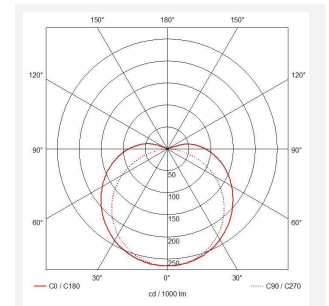

C-Cell COB LED Strip

C-Cell 24V 8W IP20 White 3000K 10m

Code: C/24/03/20/01/30/S02/01

Category	LED Strip
Application	Hospitality, Residential, Retail
Specification	Architectural

- C-CELL dot-free LED strip suitable for residential, hospitality and retail applications
- Single colour, RGB and tunable white flexible LED strip with self-adhesive back
- Large strip pack sizes and multiple connector packs offers great time saving and ease when working on a large scale project. Joint and connection accessories sold separately
- Continuous phosphor, uniform dot-free output provides seamless light output for enhanced aesthetic appearance and allows product to be showcased as main lighting source, offering great installation versatility
- Fast fit plug and play connections remove the need for time consuming soldering of joints
- High CRI 90 ensures the highest quality white light output
- 384

GENERAL INFORMATION	
Wattage	8W/m
Lumens Delivered	760lm/m
Lm/W	95lm/W
Beam Angle	140
CRI	90
CCT	3000K
Input	24V
Operating Temp	-20°C - 45°C
SDCM	3
Product Weight without Packaging	0.1 kg

TECHNICAL INFORMATION	
Light Source	LED
IP Rating	IP20
Class Protection	3
Internal / External	Internal
Surface / Recessed / Suspended	Ceiling, Recessed, Wall
Lumen Depreciation	L70 36,000h
Warranty (Years)	5
CE Mark	Yes
Height	1.75 mm
LED Strip LEDs Per Metre	384