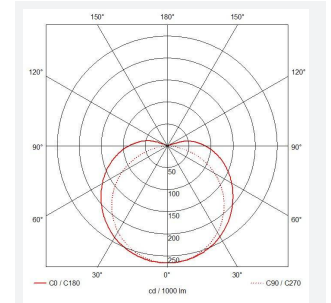

C-Cell COB LED Strip

C-Cell 24V 8W IP20 White 3000K 10m
Code: C/24/03/20/01/30/S02/01

Category	LED Strip
Application	Hospitality, Residential, Retail
Specification	Architectural

PRODUCT FEATURES

- C-CELL dot-free LED strip suitable for residential, hospitality and retail applications
- Single colour, RGB and tunable white flexible LED strip with self-adhesive back
- Large strip pack sizes and multiple connector packs offers great time saving and ease when working on a large scale project. Joint and connection accessories sold separately
- Continuous phosphor, uniform dot-free output provides seamless light output for enhanced aesthetic appearance and allows product to be showcased as main lighting source, offering great installation versatility
- Fast fit plug and play connections remove the need for time consuming soldering of joints
- High CRI 90 ensures the highest quality white light output
- 384

GENERAL INFORMATION

Wattage	8W/m
Lumens Delivered	760lm/m
Lm/W	95lm/W
Beam Angle	140
CRI	90
CCT	3000K
Input	24V
Operating Temp	-20°C - 45°C
SDCM	3
Product Weight without Packaging	0.1 kg

TECHNICAL INFORMATION

Light Source	LED
IP Rating	IP20
Class Protection	3
Internal / External	Internal
Surface / Recessed / Suspended	Ceiling, Recessed, Wall
Lumen Depreciation	L70 36,000h
Warranty (Years)	5
CE Mark	Yes
Height	2 mm
LED Strip LEDs Per Metre	384