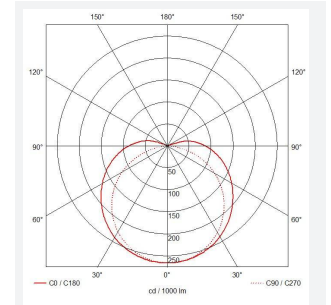

C-Cell COB LED Strip

C-Cell 24V 8W IP20 White 3000K 10m
Code: C/24/03/20/01/30/S02/01

Category	LED Strip
Application	Hospitality, Residential, Retail
Specification	Architectural

PRODUCT FEATURES

- C-CELL dot-free LED strip suitable for residential, hospitality and retail applications
- Single colour, RGB and tunable white flexible LED strip with self-adhesive back
- Large strip pack sizes and multiple connector packs offers great time saving and ease when working on a large scale project. Joint and connection accessories sold separately
- Continuous phosphor, uniform dot-free output provides seamless light output for enhanced aesthetic appearance and allows product to be showcased as main lighting source, offering great installation versatility
- Fast fit plug and play connections remove the need for time consuming soldering of joints
- High CRI 90 ensures the highest quality white light output
- 384

GENERAL INFORMATION	
Wattage	8W/m
Lumens Delivered	760lm/m
Lm/W	95lm/W
Beam Angle	140
CRI	90
CCT	3000K
Input	24V
Operating Temp	-20°C - 45°C
SDCM	3
Product Weight without Packaging	0.1 kg

TECHNICAL INFORMATION	
Light Source	LED
IP Rating	IP20
Class Protection	3
Internal / External	Internal
Surface / Recessed / Suspended	Ceiling, Recessed, Wall
Lumen Depreciation	L70 36,000h
Warranty (Years)	5
CE Mark	Yes
Height	1.75 mm
LED Strip LEDs Per Metre	384