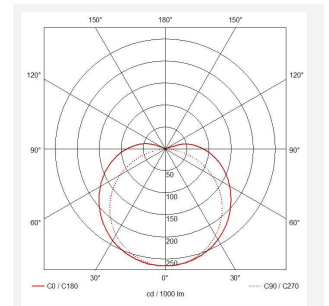

# C-Cell COB LED Strip

C-Cell 24V 8W IP20 White 3000K 5m  
**Code: C/24/03/20/01/30/S01/01**

Category	LED Strip
Application	Hospitality, Residential, Retail
Specification	Architectural

- C-CELL dot-free LED strip suitable for residential, hospitality and retail applications
- Single colour, RGB and tunable white flexible LED strip with self-adhesive back
- Large strip pack sizes and multiple connector packs offers great time saving and ease when working on a large scale project. Joint and connection accessories sold separately
- Continuous phosphor, uniform dot-free output provides seamless light output for enhanced aesthetic appearance and allows product to be showcased as main lighting source, offering great installation versatility
- Fast fit plug and play connections remove the need for time consuming soldering of joints
- High CRI 90 ensures the highest quality white light output
- 384

GENERAL INFORMATION	
Wattage	8W/m
Lumens Delivered	760lm/m
Lm/W	95lm/W
Beam Angle	140
CRI	90
CCT	3000K
Input	24V
Operating Temp	-20°C - 45°C
SDCM	3
Product Weight without Packaging	0.05 kg

TECHNICAL INFORMATION	
Light Source	LED
IP Rating	IP20
Class Protection	3
Internal / External	Internal
Surface / Recessed / Suspended	Ceiling, Recessed, Wall
Lumen Depreciation	L70 36,000h
Warranty (Years)	5
CE Mark	Yes
Height	1.75 mm
LED Strip LEDs Per Metre	384