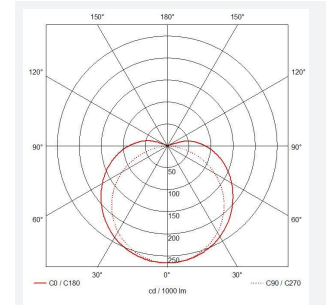

# C-Cell COB LED Strip

C-Cell 24V 8W IP20 White 3000K 5m  
**Code: C/24/03/20/01/30/S01/01**

<b>Category</b>	LED Strip
<b>Application</b>	Hospitality, Residential, Retail
<b>Specification</b>	Architectural

GENERAL INFORMATION	
Wattage	8W/m
Lumens Delivered	760lm/m
Lm/W	95lm/W
Beam Angle	140
CRI	90
CCT	3000K
Input	24V
Operating Temp	-20°C - 45°C
SDCM	3
Product Weight without Packaging	0.05 kg

TECHNICAL INFORMATION	
Light Source	LED
IP Rating	IP20
Class Protection	3
Internal / External	Internal
Surface / Recessed / Suspended	Ceiling, Recessed, Wall
Lumen Depreciation	L70 36,000h
Warranty (Years)	5
CE Mark	Yes
Height	2 mm
LED Strip LEDs Per Metre	384