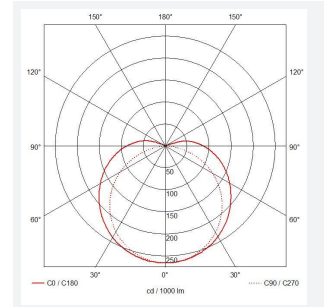

C-Cell COB LED Strip

C-Cell 24V 8W IP20 White 3000K 5m
Code: C/24/03/20/01/30/S01/01

| | |
|---------------|----------------------------------|
| Category | LED Strip |
| Application | Hospitality, Residential, Retail |
| Specification | Architectural |

| GENERAL INFORMATION | |
|----------------------------------|--------------|
| Wattage | 8W/m |
| Lumens Delivered | 760lm/m |
| Lm/W | 95lm/W |
| Beam Angle | 140 |
| CRI | 90 |
| CCT | 3000K |
| Input | 24V |
| Operating Temp | -20°C - 45°C |
| SDCM | 3 |
| Product Weight without Packaging | 0.05 kg |

| TECHNICAL INFORMATION | |
|--------------------------------|-------------------------|
| Light Source | LED |
| IP Rating | IP20 |
| Class Protection | 3 |
| Internal / External | Internal |
| Surface / Recessed / Suspended | Ceiling, Recessed, Wall |
| Lumen Depreciation | L70 36,000h |
| Warranty (Years) | 5 |
| CE Mark | Yes |
| Height | 1.75 mm |
| LED Strip LEDs Per Metre | 384 |