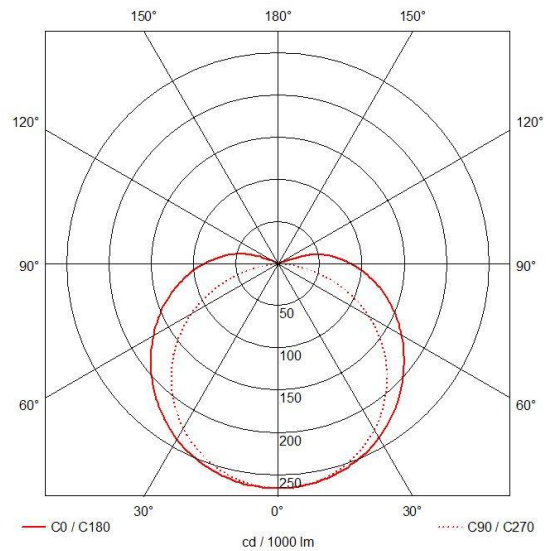

C-Cell COB LED Strip

C-Cell 24V 8W IP20 White 3000K 5m

Code: C/24/03/20/01/30/S01/01

ACCESSORIES

A/CNC/20/02/08/01	COB Connector w/o cable White IP20 8mm
A/CCS/20/02/08/01	COB Pre-Wired Connector Single White IP20 8mm
A/CFC/20/02/08/01	COB Flexible Connector Single White IP20 8mm
A/CSC/20/02/08/01	COB Straight Connector Single White IP20 8mm
A/RC/01/04/01	Remote Controller for LED Strip Single White 4 Zones
A/KT/01/01/01	Remote Controller and Receiver Kit for LED Strip Single White 1 Zone
A/CO/06/01	Receiver for LED Strip White, Tunable White, RGB and RGB+White
A/DC/20/02/01	DC Cable 2m IP20 2 Core
AD60/24V	60W 24V LED Driver
AD100/24V/IP67	100W 24V IP67 LED Driver