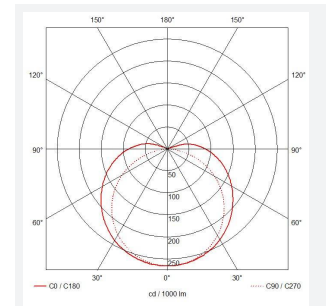

# C-Cell COB LED Strip

C-Cell 24V 8W IP20 White 2700K 50m

Code: C/24/03/20/01/27/S05/01

Category	LED Strip
Application	Hospitality, Residential, Retail
Specification	Architectural

- C-CELL dot-free LED strip suitable for residential, hospitality and retail applications
- Single colour, RGB and tunable white flexible LED strip with self-adhesive back
- Large strip pack sizes and multiple connector packs offers great time saving and ease when working on a large scale project. Joint and connection accessories sold separately
- Continuous phosphor, uniform dot-free output provides seamless light output for enhanced aesthetic appearance and allows product to be showcased as main lighting source, offering great installation versatility
- Fast fit plug and play connections remove the need for time consuming soldering of joints
- High CRI 90 ensures the highest quality white light output
- 384

GENERAL INFORMATION	
Wattage	8W/m
Lumens Delivered	720lm/m
Lm/W	90lm/W
Beam Angle	140
CRI	90
CCT	2700K
Input	24V
Operating Temp	-20°C - 45°C
SDCM	3
Product Weight without Packaging	0.5 kg

TECHNICAL INFORMATION	
Light Source	LED
IP Rating	IP20
Class Protection	3
Internal / External	Internal
Surface / Recessed / Suspended	Ceiling, Recessed, Wall
Lumen Depreciation	L70 36,000h
Warranty (Years)	5
CE Mark	Yes
Height	1.75 mm
LED Strip LEDs Per Metre	384