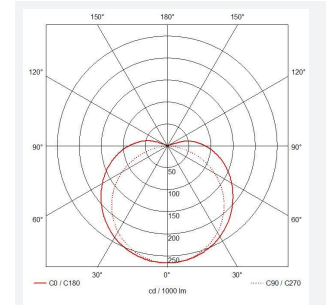

C-Cell COB LED Strip

C-Cell 24V 8W IP20 White 2700K 50m
Code: C/24/03/20/01/27/S05/01

Category	LED Strip
Application	Hospitality, Residential, Retail
Specification	Architectural

PRODUCT FEATURES

- C-CELL dot-free LED strip suitable for residential, hospitality and retail applications
- Single colour, RGB and tunable white flexible LED strip with self-adhesive back
- Large strip pack sizes and multiple connector packs offers great time saving and ease when working on a large scale project. Joint and connection accessories sold separately
- Continuous phosphor, uniform dot-free output provides seamless light output for enhanced aesthetic appearance and allows product to be showcased as main lighting source, offering great installation versatility
- Fast fit plug and play connections remove the need for time consuming soldering of joints
- High CRI 90 ensures the highest quality white light output
- 384

GENERAL INFORMATION

Wattage	8W/m
Lumens Delivered	720lm/m
Lm/W	90lm/W
Beam Angle	140
CRI	90
CCT	2700K
Input	24V
Operating Temp	-20°C - 45°C
SDCM	3
Product Weight without Packaging	0.5 kg

TECHNICAL INFORMATION

Light Source	LED
IP Rating	IP20
Class Protection	3
Internal / External	Internal
Surface / Recessed / Suspended	Ceiling, Recessed, Wall
Lumen Depreciation	L70 36,000h
Warranty (Years)	5
CE Mark	Yes
Height	1.75 mm
LED Strip LEDs Per Metre	384