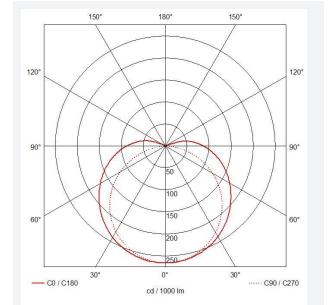

C-Cell COB LED Strip

C-Cell 24V 8W IP20 White 2700K 10m
Code: C/24/03/20/01/27/S02/01

Category	LED Strip
Application	Hospitality, Residential, Retail
Specification	Architectural

PRODUCT FEATURES

- C-CELL dot-free LED strip suitable for residential, hospitality and retail applications
- Single colour, RGB and tunable white flexible LED strip with self-adhesive back
- Large strip pack sizes and multiple connector packs offers great time saving and ease when working on a large scale project. Joint and connection accessories sold separately
- Continuous phosphor, uniform dot-free output provides seamless light output for enhanced aesthetic appearance and allows product to be showcased as main lighting source, offering great installation versatility
- Fast fit plug and play connections remove the need for time consuming soldering of joints
- High CRI 90 ensures the highest quality white light output
- 384

GENERAL INFORMATION	
Wattage	8W/m
Lumens Delivered	720lm/m
Lm/W	90lm/W
Beam Angle	140
CRI	90
CCT	2700K
Input	24V
Operating Temp	-20°C - 45°C
SDCM	3
Product Weight without Packaging	0.1 kg

TECHNICAL INFORMATION	
Light Source	LED
IP Rating	IP20
Class Protection	3
Internal / External	Internal
Surface / Recessed / Suspended	Ceiling, Recessed, Wall
Lumen Depreciation	L70 36,000h
Warranty (Years)	5
CE Mark	Yes
Height	1.75 mm
LED Strip LEDs Per Metre	384