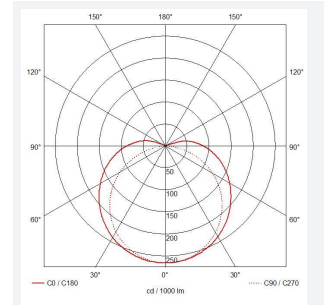

C-Cell COB LED Strip

C-Cell 24V 8W IP20 White 2700K 10m
Code: C/24/03/20/01/27/S02/01

Category	LED Strip
Application	Hospitality, Residential, Retail
Specification	Architectural

- C-CELL dot-free LED strip suitable for residential, hospitality and retail applications
- Single colour, RGB and tunable white flexible LED strip with self-adhesive back
- Large strip pack sizes and multiple connector packs offers great time saving and ease when working on a large scale project. Joint and connection accessories sold separately
- Continuous phosphor, uniform dot-free output provides seamless light output for enhanced aesthetic appearance and allows product to be showcased as main lighting source, offering great installation versatility
- Fast fit plug and play connections remove the need for time consuming soldering of joints
- High CRI 90 ensures the highest quality white light output
- 384

GENERAL INFORMATION	
Wattage	8W/m
Lumens Delivered	720lm/m
Lm/W	90lm/W
Beam Angle	140
CRI	90
CCT	2700K
Input	24V
Operating Temp	-20°C - 45°C
SDCM	3
Product Weight without Packaging	0.1 kg

TECHNICAL INFORMATION	
Light Source	LED
IP Rating	IP20
Class Protection	3
Internal / External	Internal
Surface / Recessed / Suspended	Ceiling, Recessed, Wall
Lumen Depreciation	L70 36,000h
Warranty (Years)	5
CE Mark	Yes
Height	1.75 mm
LED Strip LEDs Per Metre	384