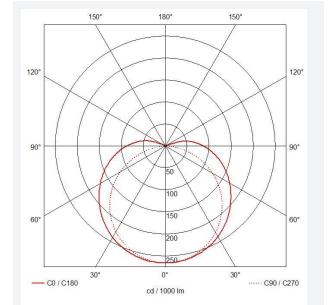

# C-Cell COB LED Strip

C-Cell 24V 8W IP20 White 2700K 10m  
**Code: C/24/03/20/01/27/S02/01**

<b>Category</b>	LED Strip
<b>Application</b>	Hospitality, Residential, Retail
<b>Specification</b>	Architectural

## PRODUCT FEATURES

- C-CELL dot-free LED strip suitable for residential, hospitality and retail applications
- Single colour, RGB and tunable white flexible LED strip with self-adhesive back
- Large strip pack sizes and multiple connector packs offers great time saving and ease when working on a large scale project. Joint and connection accessories sold separately
- Continuous phosphor, uniform dot-free output provides seamless light output for enhanced aesthetic appearance and allows product to be showcased as main lighting source, offering great installation versatility
- Fast fit plug and play connections remove the need for time consuming soldering of joints
- High CRI 90 ensures the highest quality white light output
- 384

GENERAL INFORMATION	
Wattage	8W/m
Lumens Delivered	720lm/m
Lm/W	90lm/W
Beam Angle	140
CRI	90
CCT	2700K
Input	24V
Operating Temp	-20°C - 45°C
SDCM	3
Product Weight without Packaging	0.1 kg

TECHNICAL INFORMATION	
Light Source	LED
IP Rating	IP20
Class Protection	3
Internal / External	Internal
Surface / Recessed / Suspended	Ceiling, Recessed, Wall
Lumen Depreciation	L70 36,000h
Warranty (Years)	5
CE Mark	Yes
Height	2 mm
LED Strip LEDs Per Metre	384