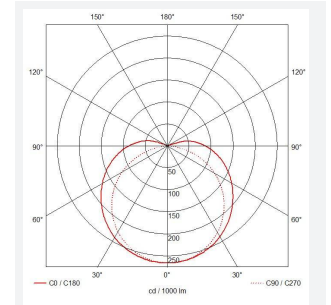

# C-Cell COB LED Strip

C-Cell 24V 8W IP20 White 2700K 5m  
**Code: C/24/03/20/01/27/S01/01**

Category	LED Strip
Application	Hospitality, Residential, Retail
Specification	Architectural

GENERAL INFORMATION	
Wattage	8W/m
Lumens Delivered	720lm/m
Lm/W	90lm/W
Beam Angle	140
CRI	90
CCT	2700K
Input	24V
Operating Temp	-20°C - 45°C
SDCM	3
Product Weight without Packaging	0.05 kg

TECHNICAL INFORMATION	
Light Source	LED
IP Rating	IP20
Class Protection	3
Internal / External	Internal
Surface / Recessed / Suspended	Ceiling, Recessed, Wall
Lumen Depreciation	L70 36,000h
Warranty (Years)	5
CE Mark	Yes
Height	1.75 mm
LED Strip LEDs Per Metre	384