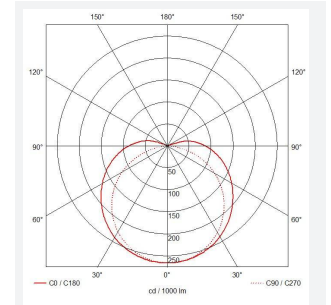

# C-Cell COB LED Strip

C-Cell 24V 8W IP20 White 2700K 5m  
**Code:** C/24/03/20/01/27/S01/01

<b>Category</b>	LED Strip
<b>Application</b>	Hospitality, Residential, Retail
<b>Specification</b>	Architectural

### GENERAL INFORMATION

Wattage	8W/m
Lumens Delivered	720lm/m
Lm/W	90lm/W
Beam Angle	140
CRI	90
CCT	2700K
Input	24V
Operating Temp	-20°C - 45°C
SDCM	3
Product Weight without Packaging	0.05 kg

### TECHNICAL INFORMATION

Light Source	LED
IP Rating	IP20
Class Protection	3
Internal / External	Internal
Surface / Recessed / Suspended	Ceiling, Recessed, Wall
Lumen Depreciation	L70 36,000h
Warranty (Years)	5
CE Mark	Yes
Height	2 mm
LED Strip LEDs Per Metre	384