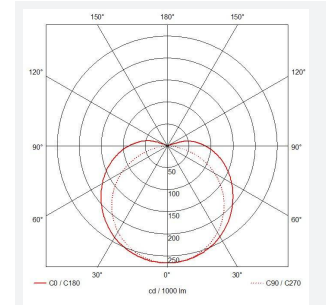

C-Cell COB LED Strip

C-Cell 24V 8W IP20 White 2700K 5m
Code: C/24/03/20/01/27/S01/01

Category	LED Strip
Application	Hospitality, Residential, Retail
Specification	Architectural

- C-CELL dot-free LED strip suitable for residential, hospitality and retail applications
- Single colour, RGB and tunable white flexible LED strip with self-adhesive back
- Large strip pack sizes and multiple connector packs offers great time saving and ease when working on a large scale project. Joint and connection accessories sold separately
- Continuous phosphor, uniform dot-free output provides seamless light output for enhanced aesthetic appearance and allows product to be showcased as main lighting source, offering great installation versatility
- Fast fit plug and play connections remove the need for time consuming soldering of joints
- High CRI 90 ensures the highest quality white light output
- 384

GENERAL INFORMATION	
Wattage	8W/m
Lumens Delivered	720lm/m
Lm/W	90lm/W
Beam Angle	140
CRI	90
CCT	2700K
Input	24V
Operating Temp	-20°C - 45°C
SDCM	3
Product Weight without Packaging	0.05 kg

TECHNICAL INFORMATION	
Light Source	LED
IP Rating	IP20
Class Protection	3
Internal / External	Internal
Surface / Recessed / Suspended	Ceiling, Recessed, Wall
Lumen Depreciation	L70 36,000h
Warranty (Years)	5
CE Mark	Yes
Height	1.75 mm
LED Strip LEDs Per Metre	384