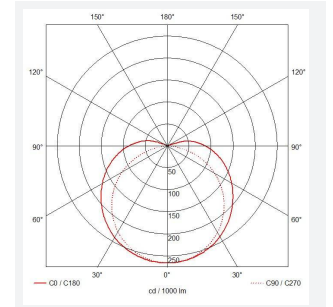

C-Cell COB LED Strip

C-Cell 24V 8W IP20 White 2200K 50m
Code: C/24/03/20/01/22/S05/01

| | |
|---------------|----------------------------------|
| Category | LED Strip |
| Application | Hospitality, Residential, Retail |
| Specification | Architectural |

| GENERAL INFORMATION | |
|----------------------------------|--------------|
| Wattage | 8W/m |
| Lumens Delivered | 600lm/m |
| Lm/W | 75lm/W |
| Beam Angle | 140 |
| CRI | 90 |
| CCT | 2200K |
| Input | 24V |
| Operating Temp | -20°C - 45°C |
| SDCM | 3 |
| Product Weight without Packaging | 0.5 kg |

| TECHNICAL INFORMATION | |
|--------------------------------|-------------------------|
| Light Source | LED |
| IP Rating | IP20 |
| Class Protection | 3 |
| Internal / External | Internal |
| Surface / Recessed / Suspended | Ceiling, Recessed, Wall |
| Lumen Depreciation | L70 36,000h |
| Warranty (Years) | 5 |
| CE Mark | Yes |
| Height | 1.75 mm |
| LED Strip LEDs Per Metre | 384 |