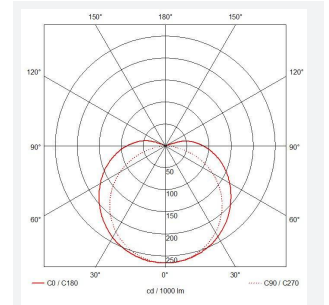

# C-Cell COB LED Strip

C-Cell 24V 8W IP20 White 2200K 50m  
**Code: C/24/03/20/01/22/S05/01**

<b>Category</b>	LED Strip
<b>Application</b>	Hospitality, Residential, Retail
<b>Specification</b>	Architectural

### GENERAL INFORMATION

Wattage	8W/m
Lumens Delivered	600lm/m
Lm/W	75lm/W
Beam Angle	140
CRI	90
CCT	2200K
Input	24V
Operating Temp	-20°C - 45°C
SDCM	3
Product Weight without Packaging	0.5 kg

### TECHNICAL INFORMATION

Light Source	LED
IP Rating	IP20
Class Protection	3
Internal / External	Internal
Surface / Recessed / Suspended	Ceiling, Recessed, Wall
Lumen Depreciation	L70 36,000h
Warranty (Years)	5
CE Mark	Yes
Height	2 mm
LED Strip LEDs Per Metre	384