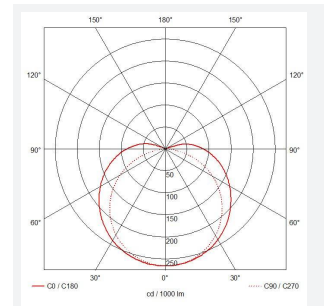

C-Cell COB LED Strip

C-Cell 24V 8W IP20 White 2200K 50m

Code: C/24/03/20/01/22/S05/01

Category	LED Strip
Application	Hospitality, Residential, Retail
Specification	Architectural

- C-CELL dot-free LED strip suitable for residential, hospitality and retail applications
- Single colour, RGB and tunable white flexible LED strip with self-adhesive back
- Large strip pack sizes and multiple connector packs offers great time saving and ease when working on a large scale project. Joint and connection accessories sold separately
- Continuous phosphor, uniform dot-free output provides seamless light output for enhanced aesthetic appearance and allows product to be showcased as main lighting source, offering great installation versatility
- Fast fit plug and play connections remove the need for time consuming soldering of joints
- High CRI 90 ensures the highest quality white light output
- 384

GENERAL INFORMATION	
Wattage	8W/m
Lumens Delivered	600lm/m
Lm/W	75lm/W
Beam Angle	140
CRI	90
CCT	2200K
Input	24V
Operating Temp	-20°C - 45°C
SDCM	3
Product Weight without Packaging	0.5 kg

TECHNICAL INFORMATION	
Light Source	LED
IP Rating	IP20
Class Protection	3
Internal / External	Internal
Surface / Recessed / Suspended	Ceiling, Recessed, Wall
Lumen Depreciation	L70 36,000h
Warranty (Years)	5
CE Mark	Yes
Height	1.75 mm
LED Strip LEDs Per Metre	384