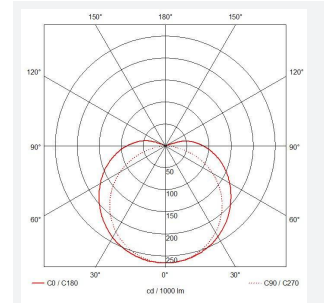

C-Cell COB LED Strip

C-Cell 24V 8W IP20 White 2200K 10m

Code: C/24/03/20/01/22/S02/01

Category	LED Strip
Application	Hospitality, Residential, Retail
Specification	Architectural

- C-CELL dot-free LED strip suitable for residential, hospitality and retail applications
- Single colour, RGB and tunable white flexible LED strip with self-adhesive back
- Large strip pack sizes and multiple connector packs offers great time saving and ease when working on a large scale project. Joint and connection accessories sold separately
- Continuous phosphor, uniform dot-free output provides seamless light output for enhanced aesthetic appearance and allows product to be showcased as main lighting source, offering great installation versatility
- Fast fit plug and play connections remove the need for time consuming soldering of joints
- High CRI 90 ensures the highest quality white light output
- 384

GENERAL INFORMATION	
Wattage	8W/m
Lumens Delivered	600lm/m
Lm/W	75lm/W
Beam Angle	140
CRI	90
CCT	2200K
Input	24V
Operating Temp	-20°C - 45°C
SDCM	3
Product Weight without Packaging	0.1 kg

TECHNICAL INFORMATION	
Light Source	LED
IP Rating	IP20
Class Protection	3
Internal / External	Internal
Surface / Recessed / Suspended	Ceiling, Recessed, Wall
Lumen Depreciation	L70 36,000h
Warranty (Years)	5
CE Mark	Yes
Height	1.75 mm
LED Strip LEDs Per Metre	384