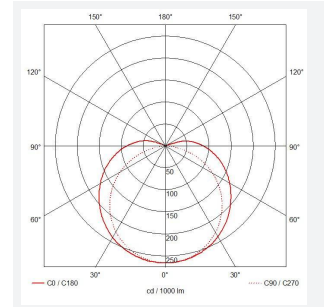

# C-Cell COB LED Strip

C-Cell 24V 8W IP20 White 2200K 10m  
**Code: C/24/03/20/01/22/S02/01**

Category	LED Strip
Application	Hospitality, Residential, Retail
Specification	Architectural

GENERAL INFORMATION	
Wattage	8W/m
Lumens Delivered	600lm/m
Lm/W	75lm/W
Beam Angle	140
CRI	90
CCT	2200K
Input	24V
Operating Temp	-20°C - 45°C
SDCM	3
Product Weight without Packaging	0.1 kg

TECHNICAL INFORMATION	
Light Source	LED
IP Rating	IP20
Class Protection	3
Internal / External	Internal
Surface / Recessed / Suspended	Ceiling, Recessed, Wall
Lumen Depreciation	L70 36,000h
Warranty (Years)	5
CE Mark	Yes
Height	1.75 mm
LED Strip LEDs Per Metre	384