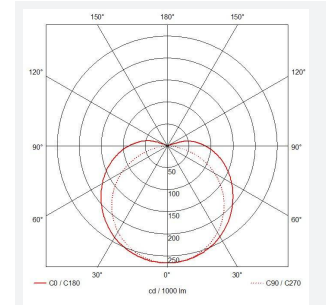

C-Cell COB LED Strip

C-Cell 24V 8W IP20 White 2200K 10m
Code: C/24/03/20/01/22/S02/01

Category	LED Strip
Application	Hospitality, Residential, Retail
Specification	Architectural

PRODUCT FEATURES

- C-CELL dot-free LED strip suitable for residential, hospitality and retail applications
- Single colour, RGB and tunable white flexible LED strip with self-adhesive back
- Large strip pack sizes and multiple connector packs offers great time saving and ease when working on a large scale project. Joint and connection accessories sold separately
- Continuous phosphor, uniform dot-free output provides seamless light output for enhanced aesthetic appearance and allows product to be showcased as main lighting source, offering great installation versatility
- Fast fit plug and play connections remove the need for time consuming soldering of joints
- High CRI 90 ensures the highest quality white light output
- 384

GENERAL INFORMATION	
Wattage	8W/m
Lumens Delivered	600lm/m
Lm/W	75lm/W
Beam Angle	140
CRI	90
CCT	2200K
Input	24V
Operating Temp	-20°C - 45°C
SDCM	3
Product Weight without Packaging	0.1 kg

TECHNICAL INFORMATION	
Light Source	LED
IP Rating	IP20
Class Protection	3
Internal / External	Internal
Surface / Recessed / Suspended	Ceiling, Recessed, Wall
Lumen Depreciation	L70 36,000h
Warranty (Years)	5
CE Mark	Yes
Height	2 mm
LED Strip LEDs Per Metre	384