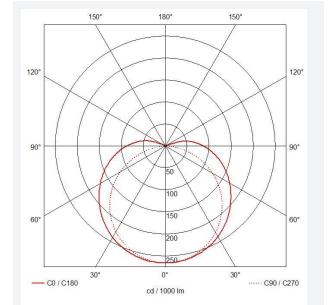

C-Cell COB LED Strip

C-Cell 24V 8W IP20 White 2200K 5m
Code: C/24/03/20/01/22/S01/01

Category	LED Strip
Application	Hospitality, Residential, Retail
Specification	Architectural

PRODUCT FEATURES

- C-CELL dot-free LED strip suitable for residential, hospitality and retail applications
- Single colour, RGB and tunable white flexible LED strip with self-adhesive back
- Large strip pack sizes and multiple connector packs offers great time saving and ease when working on a large scale project. Joint and connection accessories sold separately
- Continuous phosphor, uniform dot-free output provides seamless light output for enhanced aesthetic appearance and allows product to be showcased as main lighting source, offering great installation versatility
- Fast fit plug and play connections remove the need for time consuming soldering of joints
- High CRI 90 ensures the highest quality white light output
- 384

GENERAL INFORMATION	
Wattage	8W/m
Lumens Delivered	600lm/m
Lm/W	75lm/W
Beam Angle	140
CRI	90
CCT	2200K
Input	24V
Operating Temp	-20°C - 45°C
SDCM	3
Product Weight without Packaging	0.05 kg

TECHNICAL INFORMATION	
Light Source	LED
IP Rating	IP20
Class Protection	3
Internal / External	Internal
Surface / Recessed / Suspended	Ceiling, Recessed, Wall
Lumen Depreciation	L70 36,000h
Warranty (Years)	5
CE Mark	Yes
Height	2 mm
LED Strip LEDs Per Metre	384