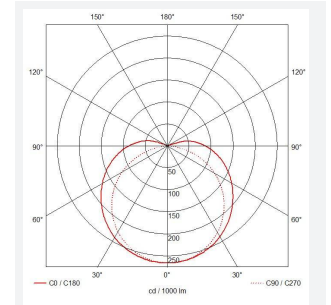

# C-Cell COB LED Strip

C-Cell 24V 8W IP20 White 2200K 5m  
**Code: C/24/03/20/01/22/S01/01**

Category	LED Strip
Application	Hospitality, Residential, Retail
Specification	Architectural

GENERAL INFORMATION	
Wattage	8W/m
Lumens Delivered	600lm/m
Lm/W	75lm/W
Beam Angle	140
CRI	90
CCT	2200K
Input	24V
Operating Temp	-20°C - 45°C
SDCM	3
Product Weight without Packaging	0.05 kg

TECHNICAL INFORMATION	
Light Source	LED
IP Rating	IP20
Class Protection	3
Internal / External	Internal
Surface / Recessed / Suspended	Ceiling, Recessed, Wall
Lumen Depreciation	L70 36,000h
Warranty (Years)	5
CE Mark	Yes
Height	1.75 mm
LED Strip LEDs Per Metre	384