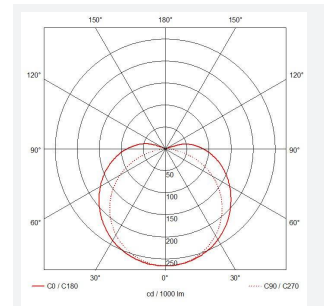

C-Cell COB LED Strip

C-Cell 24V 8W IP20 White 2200K 5m
Code: C/24/03/20/01/22/S01/01

Category	LED Strip
Application	Hospitality, Residential, Retail
Specification	Architectural

- C-CELL dot-free LED strip suitable for residential, hospitality and retail applications
- Single colour, RGB and tunable white flexible LED strip with self-adhesive back
- Large strip pack sizes and multiple connector packs offers great time saving and ease when working on a large scale project. Joint and connection accessories sold separately
- Continuous phosphor, uniform dot-free output provides seamless light output for enhanced aesthetic appearance and allows product to be showcased as main lighting source, offering great installation versatility
- Fast fit plug and play connections remove the need for time consuming soldering of joints
- High CRI 90 ensures the highest quality white light output
- 384

GENERAL INFORMATION	
Wattage	8W/m
Lumens Delivered	600lm/m
Lm/W	75lm/W
Beam Angle	140
CRI	90
CCT	2200K
Input	24V
Operating Temp	-20°C - 45°C
SDCM	3
Product Weight without Packaging	0.05 kg

TECHNICAL INFORMATION	
Light Source	LED
IP Rating	IP20
Class Protection	3
Internal / External	Internal
Surface / Recessed / Suspended	Ceiling, Recessed, Wall
Lumen Depreciation	L70 36,000h
Warranty (Years)	5
CE Mark	Yes
Height	1.75 mm
LED Strip LEDs Per Metre	384