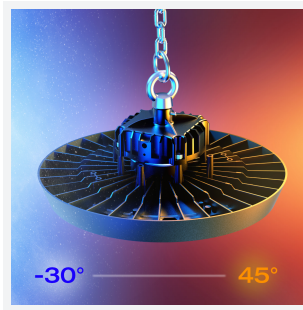

## Z LED Performance

Z LED Performance 3 Cool White  
Code: AZPELED/3

Category	High/Low Bay
Application	Ancillary, Hospitality, Industrial, Retail
Specification	Performance

- Robust LED low/high bay for industrial, commercial and retail applications
- Alternative installation options by means of drop rods, jack chain and catenary wire
- Bracket accessories available for ceiling or wall mounting
- 1-10V dimmable as standard
- Die-cast powder coated construction and heatsink for optimum thermals and performance
- Additional lens options offer mid (85°) and narrow (55°) beam angles; ideal for racking aisles
- Pre-wired with 1.5M of H07RN-F cable for ease and speed of installation

### GENERAL INFORMATION

Wattage	200W
Lumens Delivered	30000lm
Lm/W	150lm/W
Beam Angle	110
CRI	80
CCT	4000K
Input	220-240V
Operating Temp	-30°C - 45°C
SDCM	3
UGR	28
Product Weight without Packaging	2.799 kg

### TECHNICAL INFORMATION

Light Source	LED
Colour / Finish	Black
IP Rating	IP65
Class Protection	1
Internal / External	Internal / External
Surface / Recessed / Suspended	Ceiling, Suspended
Lumen Depreciation	L80 54,000h
Warranty (Years)	5
CE Mark	Yes
Diameter	331 mm
Height	191 mm
Accessories	AZPELED/FB2, AZPELED/REF