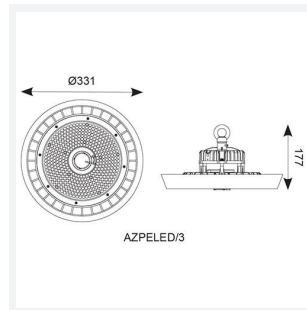

## Z LED Performance

Z LED Performance 3 Cool White  
Code: AZPELED/3

Category	High/Low Bay
Application	Ancillary, Hospitality, Industrial, Retail
Specification	Performance

- Robust LED low/high bay for industrial, commercial and retail applications
- Alternative installation options by means of drop rods, jack chain and catenary wire
- Bracket accessories available for ceiling or wall mounting
- 1-10V dimmable as standard
- Die-cast powder coated construction and heatsink for optimum thermals and performance
- Additional lens options offer mid (85°) and narrow (55°) beam angles; ideal for racking aisles
- Pre-wired with 1.5M of H07RN-F cable for ease and speed of installation

### GENERAL INFORMATION

Wattage	200W
Lumens Delivered	30000lm
Lm/W	150lm/W
Beam Angle	110
CRI	80
CCT	4000K
Input	220-240V
Operating Temp	-30°C - 45°C
SDCM	3
UGR	28
Product Weight without Packaging	2.799 kg

### TECHNICAL INFORMATION

Light Source	LED
Colour / Finish	Black
IP Rating	IP65
Class Protection	1
Internal / External	Internal / External
Surface / Recessed / Suspended	Ceiling, Suspended
Lumen Depreciation	L80 54,000h
Warranty (Years)	5
CE Mark	Yes
Diameter	331 mm
Height	191 mm
Accessories	AZPELED/FB2, AZPELED/REF