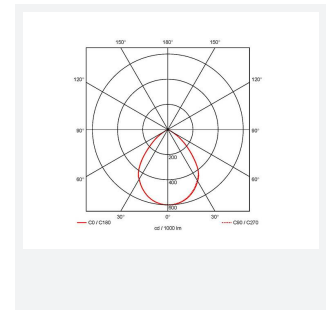

## Z LED Performance

Z LED Performance 3 Cool White  
Code: AZPELED/3

Category	High/Low Bay
Application	Ancillary, Hospitality, Industrial, Retail
Specification	Performance

- Robust LED low/high bay for industrial, commercial and retail applications
- Alternative installation options by means of drop rods, jack chain and catenary wire
- Bracket accessories available for ceiling or wall mounting
- 1-10V dimmable as standard
- Die-cast powder coated construction and heatsink for optimum thermals and performance
- Additional lens options offer mid (85°) and narrow (55°) beam angles; ideal for racking aisles
- Pre-wired with 1.5M of H07RN-F cable for ease and speed of installation

### GENERAL INFORMATION

Wattage	200W
Lumens Delivered	30000lm
Lm/W	150lm/W
Beam Angle	110
CRI	80
CCT	4000K
Input	220-240V
Operating Temp	-30°C - 45°C
SDCM	3
UGR	28
Product Weight without Packaging	2.799 kg

### TECHNICAL INFORMATION

Light Source	LED
Colour / Finish	Black
IP Rating	IP65
Class Protection	1
Internal / External	Internal / External
Surface / Recessed / Suspended	Ceiling, Suspended
Lumen Depreciation	L80 54,000h
Warranty (Years)	5
CE Mark	Yes
Diameter	331 mm
Height	191 mm
Accessories	AZPELED/FB2, AZPELED/REF