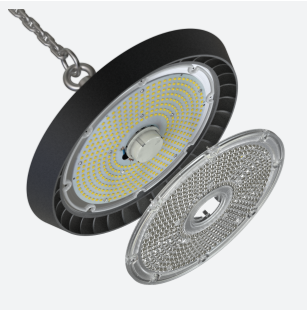

## Z LED Performance

Z LED Performance 3 Cool White  
Code: AZPELED/3

Category	High/Low Bay
Application	Ancillary, Hospitality, Industrial, Retail
Specification	Performance

- Robust LED low/high bay for industrial, commercial and retail applications
- Alternative installation options by means of drop rods, jack chain and catenary wire
- Bracket accessories available for ceiling or wall mounting
- 1-10V dimmable as standard
- Die-cast powder coated construction and heatsink for optimum thermals and performance
- Additional lens options offer mid (85°) and narrow (55°) beam angles; ideal for racking aisles
- Pre-wired with 1.5M of H07RN-F cable for ease and speed of installation

### GENERAL INFORMATION

Wattage	200W
Lumens Delivered	30000lm
Lm/W	150lm/W
Beam Angle	110
CRI	80
CCT	4000K
Input	220-240V
Operating Temp	-30°C - 45°C
SDCM	3
UGR	28
Product Weight without Packaging	2.799 kg

### TECHNICAL INFORMATION

Light Source	LED
Colour / Finish	Black
IP Rating	IP65
Class Protection	1
Internal / External	Internal / External
Surface / Recessed / Suspended	Ceiling, Suspended
Lumen Depreciation	L80 54,000h
Warranty (Years)	5
CE Mark	Yes
Diameter	331 mm
Height	191 mm
Accessories	AZPELED/FB2, AZPELED/REF