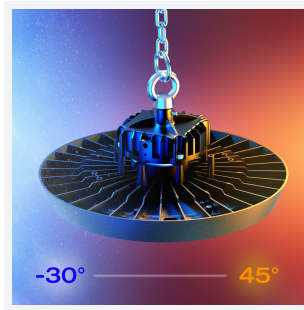

# Z LED Performance

Z LED Performance 3 Cool White  
Code: AZPELED/3

Category	High/Low Bay
Application	Ancillary, Hospitality, Industrial, Retail
Specification	Performance

## PRODUCT FEATURES

- Robust LED low/high bay for industrial, commercial and retail applications
- Alternative installation options by means of drop rods, jack chain and catenary wire
- Bracket accessories available for ceiling or wall mounting
- 1-10V dimmable as standard
- Die-cast powder coated construction and heatsink for optimum thermal and performance
- Additional lens options offer mid (85°) and narrow (55°) beam angles; ideal for racking aisles
- Pre-wired with 1.5M of H07RN-F cable for ease and speed of installation

### GENERAL INFORMATION

Wattage	200W
Lumens Delivered	30000lm
Lm/W	150lm/W
Beam Angle	110
CRI	80
CCT	4000K
Input	220/240V
Operating Temp	-30°C - 45°C
SDCM	3
UGR	28
Product Weight without Packaging	2.799 kg

### TECHNICAL INFORMATION

Light Source	LED
Colour / Finish	Black
IP Rating	IP65
Class Protection	1
Internal / External	Internal / External
Surface / Recessed / Suspended	Ceiling, Suspended
Lumen Depreciation	L80 54,000h
Warranty (Years)	5
CE Mark	Yes
Diameter	331 mm
Height	191 mm
Accessories	AZPELED/FB2, AZPELED/REF