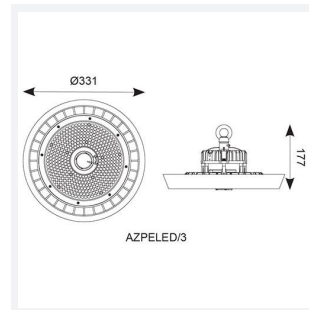

# Z LED Performance

Z LED Performance 3 Cool White  
Code: AZPELED/3

Category	High/Low Bay
Application	Ancillary, Hospitality, Industrial, Retail
Specification	Performance

## PRODUCT FEATURES

- Robust LED low/high bay for industrial, commercial and retail applications
- Alternative installation options by means of drop rods, jack chain and catenary wire
- Bracket accessories available for ceiling or wall mounting
- 1-10V dimmable as standard
- Die-cast powder coated construction and heatsink for optimum thermal and performance
- Additional lens options offer mid (85°) and narrow (55°) beam angles; ideal for racking aisles
- Pre-wired with 1.5M of H07RN-F cable for ease and speed of installation

### GENERAL INFORMATION

Wattage	200W
Lumens Delivered	30000lm
Lm/W	150lm/W
Beam Angle	110
CRI	80
CCT	4000K
Input	220/240V
Operating Temp	-30°C - 45°C
SDCM	3
UGR	28
Product Weight without Packaging	2.799 kg

### TECHNICAL INFORMATION

Light Source	LED
Colour / Finish	Black
IP Rating	IP65
Class Protection	1
Internal / External	Internal / External
Surface / Recessed / Suspended	Ceiling, Suspended
Lumen Depreciation	L80 54,000h
Warranty (Years)	5
CE Mark	Yes
Diameter	331 mm
Height	191 mm
Accessories	AZPELED/FB2, AZPELED/REF