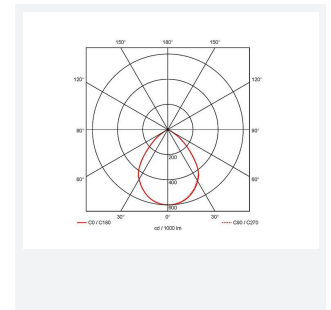

# Z LED Performance

Z LED Performance 3 Cool White  
Code: AZPELED/3

Category	High/Low Bay
Application	Ancillary, Hospitality, Industrial, Retail
Specification	Performance

### GENERAL INFORMATION

Wattage	200W
Lumens Delivered	30000lm
Lm/W	150lm/W
Beam Angle	110
CRI	80
CCT	4000K
Input	220/240V
Operating Temp	-30°C - 45°C
SDCM	3
UGR	28
Product Weight without Packaging	2.799 kg

### TECHNICAL INFORMATION

Light Source	LED
Colour / Finish	Black
IP Rating	IP65
Class Protection	1
Internal / External	Internal / External
Surface / Recessed / Suspended	Ceiling, Suspended
Lumen Depreciation	L80 54,000h
Warranty (Years)	5
CE Mark	Yes
Diameter	331 mm
Height	191 mm
Accessories	AZPELED/FB2, AZPELED/REF