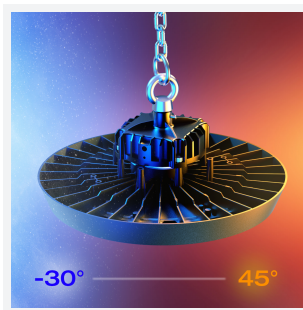

# Z LED Performance

Z LED Performance 3 Cool White OCTO Smart  
Code: AZPELED/3/OCTO

Category	High/Low Bay
Application	Ancillary, Hospitality, Industrial, Retail
Specification	Performance

## PRODUCT FEATURES

- Robust LED low/high bay for industrial, commercial and retail applications
- Alternative installation options by means of drop rods, jack chain and catenary wire
- Bracket accessories available for ceiling or wall mounting
- 1-10V dimmable as standard
- Die-cast powder coated construction and heatsink for optimum thermals and performance
- Additional lens options offer mid (85°) and narrow (55°) beam angles; ideal for racking aisles
- Pre-wired with 1.5M of H07RN-F cable for ease and speed of installation

GENERAL INFORMATION	
Wattage	200W
Lumens Delivered	30000lm
Lm/W	150lm/W
Beam Angle	110
CRI	80
CCT	4000K
Input	220/240V
Operating Temp	-30°C - 45°C
SDCM	3
UGR	28
Product Weight without Packaging	2.86 kg

TECHNICAL INFORMATION	
Light Source	LED
Colour / Finish	Black
IP Rating	IP65
Class Protection	1
Internal / External	Internal / External
Surface / Recessed / Suspended	Ceiling, Suspended
Lumen Depreciation	L80 54,000h
Warranty (Years)	5
CE Mark	Yes
Diameter	331 mm
Height	191 mm
Accessories	AZPELED/FB2, AZPELED/REF