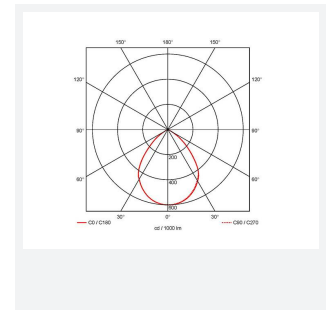

# Z LED Performance

Z LED Performance 3 Cool White OCTO Smart  
Code: AZPELED/3/OCTO

Category	High/Low Bay
Application	Ancillary, Hospitality, Industrial, Retail
Specification	Performance

GENERAL INFORMATION	
Wattage	200W
Lumens Delivered	30000lm
Lm/W	150lm/W
Beam Angle	110
CRI	80
CCT	4000K
Input	220/240V
Operating Temp	-30°C - 45°C
SDCM	3
UGR	28
Product Weight without Packaging	2.86 kg

TECHNICAL INFORMATION	
Light Source	LED
Colour / Finish	Black
IP Rating	IP65
Class Protection	1
Internal / External	Internal / External
Surface / Recessed / Suspended	Ceiling, Suspended
Lumen Depreciation	L80 54,000h
Warranty (Years)	5
CE Mark	Yes
Diameter	331 mm
Height	191 mm
Accessories	AZPELED/FB2, AZPELED/REF