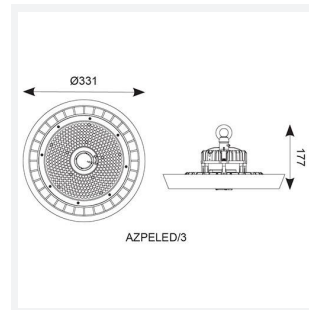

# Z LED Performance

Z LED Performance 3 Cool White OCTO Smart  
Code: AZPELED/3/OCTO

Category	High/Low Bay
Application	Ancillary, Hospitality, Industrial, Retail
Specification	Performance

## PRODUCT FEATURES

- Robust LED low/high bay for industrial, commercial and retail applications
- Alternative installation options by means of drop rods, jack chain and catenary wire
- Bracket accessories available for ceiling or wall mounting
- 1-10V dimmable as standard
- Die-cast powder coated construction and heatsink for optimum thermals and performance
- Additional lens options offer mid (85°) and narrow (55°) beam angles; ideal for racking aisles
- Pre-wired with 1.5M of H07RN-F cable for ease and speed of installation

GENERAL INFORMATION	
Wattage	200W
Lumens Delivered	30000lm
Lm/W	150lm/W
Beam Angle	110
CRI	80
CCT	4000K
Input	220/240V
Operating Temp	-30°C - 45°C
SDCM	3
UGR	28
Product Weight without Packaging	2.86 kg

TECHNICAL INFORMATION	
Light Source	LED
Colour / Finish	Black
IP Rating	IP65
Class Protection	1
Internal / External	Internal / External
Surface / Recessed / Suspended	Ceiling, Suspended
Lumen Depreciation	L80 54,000h
Warranty (Years)	5
CE Mark	Yes
Diameter	331 mm
Height	191 mm
Accessories	AZPELED/FB2, AZPELED/REF