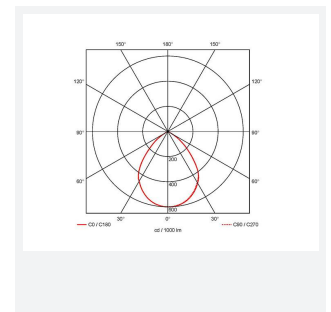

Z LED Performance

Z LED Performance 3 Cool White Emergency
Code: AZPELED/3/M3

Category	High/Low Bay
Application	Ancillary, Hospitality, Industrial, Retail
Specification	Performance

PRODUCT FEATURES

- Robust LED low/high bay for industrial, commercial and retail applications
- Alternative installation options by means of drop rods, jack chain and catenary wire
- Bracket accessories available for ceiling or wall mounting
- 1-10V dimmable as standard
- Die-cast powder coated construction and heatsink for optimum thermal and performance
- Additional lens options offer mid (85°) and narrow (55°) beam angles; ideal for racking aisles
- Pre-wired with 1.5M of H07RN-F cable for ease and speed of installation

GENERAL INFORMATION	
Wattage	200W
Lumens Delivered	30000lm
Lm/W	150lm/W
Beam Angle	110
CRI	80
CCT	4000K
Input	220/240V
Operating Temp	0°C - 45°C
SDCM	3
UGR	28
Product Weight without Packaging	4.18 kg

TECHNICAL INFORMATION	
Light Source	LED
Colour / Finish	Black
IP Rating	IP65
Class Protection	1
Internal / External	Internal / External
Surface / Recessed / Suspended	Ceiling, Suspended
Lumen Depreciation	L80 54,000h
Warranty (Years)	5
CE Mark	Yes
Diameter	331 mm
Height	191 mm
Accessories	AZPELED/FB2, AZPELED/REF