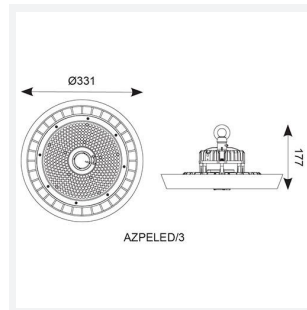

Z LED Performance

Z LED Performance 3 Cool White Emergency
Code: AZPELED/3/M3

Category	High/Low Bay
Application	Ancillary, Hospitality, Industrial, Retail
Specification	Performance

- Robust LED low/high bay for industrial, commercial and retail applications
- Alternative installation options by means of drop rods, jack chain and catenary wire
- Bracket accessories available for ceiling or wall mounting
- 1-10V dimmable as standard
- Die-cast powder coated construction and heatsink for optimum thermals and performance
- Additional lens options offer mid (85°) and narrow (55°) beam angles; ideal for racking aisles
- Pre-wired with 1.5M of H07RN-F cable for ease and speed of installation

GENERAL INFORMATION

Wattage	200W
Lumens Delivered	30000lm
Lm/W	150lm/W
Beam Angle	110
CRI	80
CCT	4000K
Input	220-240V
Operating Temp	0°C - 45°C
SDCM	3
UGR	28
Product Weight without Packaging	4.18 kg

TECHNICAL INFORMATION

Light Source	LED
Colour / Finish	Black
IP Rating	IP65
Class Protection	1
Internal / External	Internal / External
Surface / Recessed / Suspended	Ceiling, Suspended
Lumen Depreciation	L80 54,000h
Warranty (Years)	5
CE Mark	Yes
Diameter	331 mm
Height	191 mm
Accessories	AZPELED/FB2, AZPELED/REF