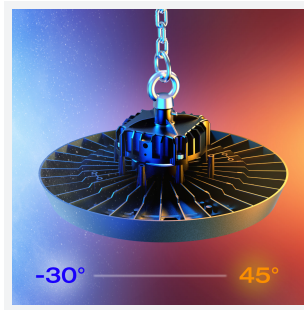

Z LED Performance

Z LED Performance 3 Cool White Emergency
Code: AZPELED/3/M3

Category	High/Low Bay
Application	Ancillary, Hospitality, Industrial, Retail
Specification	Performance

- Robust LED low/high bay for industrial, commercial and retail applications
- Alternative installation options by means of drop rods, jack chain and catenary wire
- Bracket accessories available for ceiling or wall mounting
- 1-10V dimmable as standard
- Die-cast powder coated construction and heatsink for optimum thermals and performance
- Additional lens options offer mid (85°) and narrow (55°) beam angles; ideal for racking aisles
- Pre-wired with 1.5M of H07RN-F cable for ease and speed of installation

GENERAL INFORMATION

Wattage	200W
Lumens Delivered	30000lm
Lm/W	150lm/W
Beam Angle	110
CRI	80
CCT	4000K
Input	220-240V
Operating Temp	0°C - 45°C
SDCM	3
UGR	28
Product Weight without Packaging	4.18 kg

TECHNICAL INFORMATION

Light Source	LED
Colour / Finish	Black
IP Rating	IP65
Class Protection	1
Internal / External	Internal / External
Surface / Recessed / Suspended	Ceiling, Suspended
Lumen Depreciation	L80 54,000h
Warranty (Years)	5
CE Mark	Yes
Diameter	331 mm
Height	191 mm
Accessories	AZPELED/FB2, AZPELED/REF