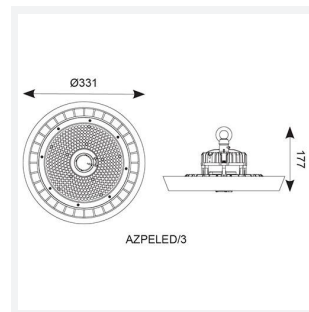

Z LED Performance

Z LED Performance 3 Cool White Emergency
Code: AZPELED/3/M3

Category	High/Low Bay
Application	Ancillary, Hospitality, Industrial, Retail
Specification	Performance

PRODUCT FEATURES

- Robust LED low/high bay for industrial, commercial and retail applications
- Alternative installation options by means of drop rods, jack chain and catenary wire
- Bracket accessories available for ceiling or wall mounting
- 1-10V dimmable as standard
- Die-cast powder coated construction and heatsink for optimum thermal and performance
- Additional lens options offer mid (85°) and narrow (55°) beam angles; ideal for racking aisles
- Pre-wired with 1.5M of H07RN-F cable for ease and speed of installation

GENERAL INFORMATION	
Wattage	200W
Lumens Delivered	30000lm
Lm/W	150lm/W
Beam Angle	110
CRI	80
CCT	4000K
Input	220/240V
Operating Temp	0°C - 45°C
SDCM	3
UGR	28
Product Weight without Packaging	4.18 kg

TECHNICAL INFORMATION	
Light Source	LED
Colour / Finish	Black
IP Rating	IP65
Class Protection	1
Internal / External	Internal / External
Surface / Recessed / Suspended	Ceiling, Suspended
Lumen Depreciation	L80 54,000h
Warranty (Years)	5
CE Mark	Yes
Diameter	331 mm
Height	191 mm
Accessories	AZPELED/FB2, AZPELED/REF