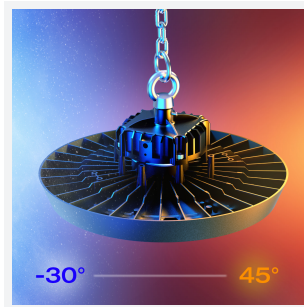

Z LED Performance

Z LED Performance 3 Cool White Emergency
Code: AZPELED/3/M3

Category	High/Low Bay
Application	Ancillary, Hospitality, Industrial, Retail
Specification	Performance

PRODUCT FEATURES

- Robust LED low/high bay for industrial, commercial and retail applications
- Alternative installation options by means of drop rods, jack chain and catenary wire
- Bracket accessories available for ceiling or wall mounting
- 1-10V dimmable as standard
- Die-cast powder coated construction and heatsink for optimum thermal and performance
- Additional lens options offer mid (85°) and narrow (55°) beam angles; ideal for racking aisles
- Pre-wired with 1.5M of H07RN-F cable for ease and speed of installation

GENERAL INFORMATION	
Wattage	200W
Lumens Delivered	30000lm
Lm/W	150lm/W
Beam Angle	110
CRI	80
CCT	4000K
Input	220/240V
Operating Temp	0°C - 45°C
SDCM	3
UGR	28
Product Weight without Packaging	4.18 kg

TECHNICAL INFORMATION	
Light Source	LED
Colour / Finish	Black
IP Rating	IP65
Class Protection	1
Internal / External	Internal / External
Surface / Recessed / Suspended	Ceiling, Suspended
Lumen Depreciation	L80 54,000h
Warranty (Years)	5
CE Mark	Yes
Diameter	331 mm
Height	191 mm
Accessories	AZPELED/FB2, AZPELED/REF