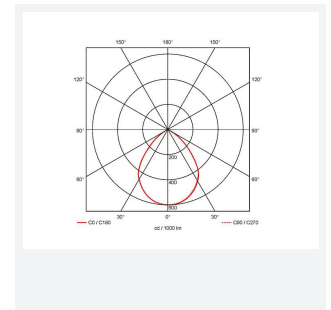

Z LED Performance

Z LED Performance 3 Cool White Emergency
Code: AZPELED/3/M3

Category	High/Low Bay
Application	Ancillary, Hospitality, Industrial, Retail
Specification	Performance

- Robust LED low/high bay for industrial, commercial and retail applications
- Alternative installation options by means of drop rods, jack chain and catenary wire
- Bracket accessories available for ceiling or wall mounting
- 1-10V dimmable as standard
- Die-cast powder coated construction and heatsink for optimum thermals and performance
- Additional lens options offer mid (85°) and narrow (55°) beam angles; ideal for racking aisles
- Pre-wired with 1.5M of H07RN-F cable for ease and speed of installation

GENERAL INFORMATION

Wattage	200W
Lumens Delivered	30000lm
Lm/W	150lm/W
Beam Angle	110
CRI	80
CCT	4000K
Input	220-240V
Operating Temp	0°C - 45°C
SDCM	3
UGR	28
Product Weight without Packaging	4.18 kg

TECHNICAL INFORMATION

Light Source	LED
Colour / Finish	Black
IP Rating	IP65
Class Protection	1
Internal / External	Internal / External
Surface / Recessed / Suspended	Ceiling, Suspended
Lumen Depreciation	L80 54,000h
Warranty (Years)	5
CE Mark	Yes
Diameter	331 mm
Height	191 mm
Accessories	AZPELED/FB2, AZPELED/REF