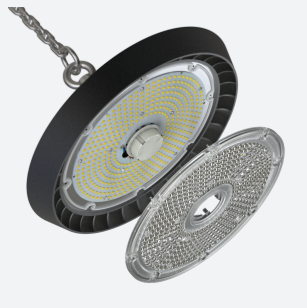

Z LED Performance

Z LED Performance 3 Daylight
Code: AZPELED/3/DL

Category	High/Low Bay
Application	Ancillary, Hospitality, Industrial, Retail
Specification	Performance

- Robust LED low/high bay for industrial, commercial and retail applications
- Alternative installation options by means of drop rods, jack chain and catenary wire
- Bracket accessories available for ceiling or wall mounting
- 1-10V dimmable as standard
- Die-cast powder coated construction and heatsink for optimum thermals and performance
- Additional lens options offer mid (85°) and narrow (55°) beam angles; ideal for racking aisles
- Pre-wired with 1.5M of H07RN-F cable for ease and speed of installation

GENERAL INFORMATION

Wattage	200W
Lumens Delivered	30000lm
Lm/W	150lm/W
Beam Angle	110
CRI	80
CCT	6500K
Input	220-240V
Operating Temp	-30°C - 45°C
SDCM	3
UGR	28
Product Weight without Packaging	2.299 kg

TECHNICAL INFORMATION

Light Source	LED
Colour / Finish	Black
IP Rating	IP65
Class Protection	1
Internal / External	Internal / External
Surface / Recessed / Suspended	Ceiling, Suspended
Lumen Depreciation	L80 54,000h
Warranty (Years)	5
CE Mark	Yes
Diameter	331 mm
Height	191 mm
Accessories	AZPELED/FB2, AZPELED/REF