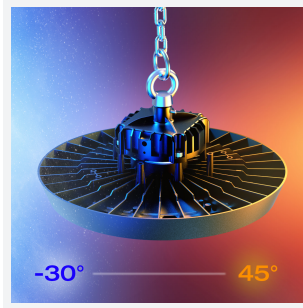

Z LED Performance

Z LED Performance 3 Daylight
Code: AZPELED/3/DL

Category	High/Low Bay
Application	Ancillary, Hospitality, Industrial, Retail
Specification	Performance

- Robust LED low/high bay for industrial, commercial and retail applications
- Alternative installation options by means of drop rods, jack chain and catenary wire
- Bracket accessories available for ceiling or wall mounting
- 1-10V dimmable as standard
- Die-cast powder coated construction and heatsink for optimum thermals and performance
- Additional lens options offer mid (85°) and narrow (55°) beam angles; ideal for racking aisles
- Pre-wired with 1.5M of H07RN-F cable for ease and speed of installation

GENERAL INFORMATION

Wattage	200W
Lumens Delivered	30000lm
Lm/W	150lm/W
Beam Angle	110
CRI	80
CCT	6500K
Input	220-240V
Operating Temp	-30°C - 45°C
SDCM	3
UGR	28
Product Weight without Packaging	2.299 kg

TECHNICAL INFORMATION

Light Source	LED
Colour / Finish	Black
IP Rating	IP65
Class Protection	1
Internal / External	Internal / External
Surface / Recessed / Suspended	Ceiling, Suspended
Lumen Depreciation	L80 54,000h
Warranty (Years)	5
CE Mark	Yes
Diameter	331 mm
Height	191 mm
Accessories	AZPELED/FB2, AZPELED/REF