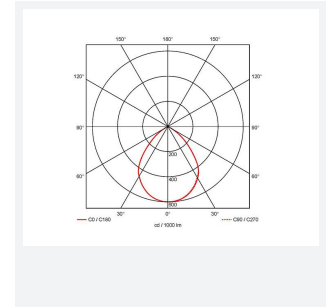

Z LED Performance

Z LED Performance 3 Daylight
Code: AZPELED/3/DL

Category	High/Low Bay
Application	Ancillary, Hospitality, Industrial, Retail
Specification	Performance

- Robust LED low/high bay for industrial, commercial and retail applications
- Alternative installation options by means of drop rods, jack chain and catenary wire
- Bracket accessories available for ceiling or wall mounting
- 1-10V dimmable as standard
- Die-cast powder coated construction and heatsink for optimum thermals and performance
- Additional lens options offer mid (85°) and narrow (55°) beam angles; ideal for racking aisles
- Pre-wired with 1.5M of H07RN-F cable for ease and speed of installation

GENERAL INFORMATION

Wattage	200W
Lumens Delivered	30000lm
Lm/W	150lm/W
Beam Angle	110
CRI	80
CCT	6500K
Input	220-240V
Operating Temp	-30°C - 45°C
SDCM	3
UGR	28
Product Weight without Packaging	2.299 kg

TECHNICAL INFORMATION

Light Source	LED
Colour / Finish	Black
IP Rating	IP65
Class Protection	1
Internal / External	Internal / External
Surface / Recessed / Suspended	Ceiling, Suspended
Lumen Depreciation	L80 54,000h
Warranty (Years)	5
CE Mark	Yes
Diameter	331 mm
Height	191 mm
Accessories	AZPELED/FB2, AZPELED/REF