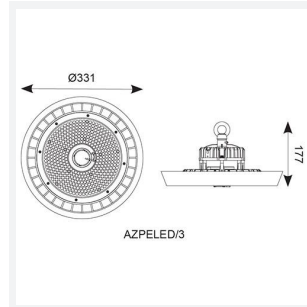

Z LED Performance

Z LED Performance 3 Daylight
Code: AZPELED/3/DL

Category	High/Low Bay
Application	Ancillary, Hospitality, Industrial, Retail
Specification	Performance

- Robust LED low/high bay for industrial, commercial and retail applications
- Alternative installation options by means of drop rods, jack chain and catenary wire
- Bracket accessories available for ceiling or wall mounting
- 1-10V dimmable as standard
- Die-cast powder coated construction and heatsink for optimum thermals and performance
- Additional lens options offer mid (85°) and narrow (55°) beam angles; ideal for racking aisles
- Pre-wired with 1.5M of H07RN-F cable for ease and speed of installation

GENERAL INFORMATION

Wattage	200W
Lumens Delivered	30000lm
Lm/W	150lm/W
Beam Angle	110
CRI	80
CCT	6500K
Input	220-240V
Operating Temp	-30°C - 45°C
SDCM	3
UGR	28
Product Weight without Packaging	2.299 kg

TECHNICAL INFORMATION

Light Source	LED
Colour / Finish	Black
IP Rating	IP65
Class Protection	1
Internal / External	Internal / External
Surface / Recessed / Suspended	Ceiling, Suspended
Lumen Depreciation	L80 54,000h
Warranty (Years)	5
CE Mark	Yes
Diameter	331 mm
Height	191 mm
Accessories	AZPELED/FB2, AZPELED/REF