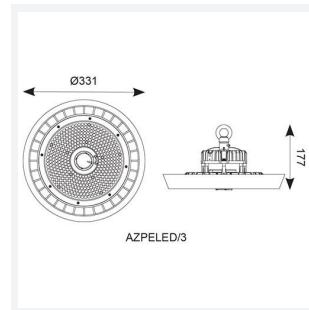

Z LED Performance

Z LED Performance 3 Daylight Integral
Code: AZPELED/3/DL/MWS/M3

Category	High/Low Bay
Application	Ancillary, Hospitality, Industrial, Retail
Specification	Performance

PRODUCT FEATURES

- Robust LED low/high bay for industrial, commercial and retail applications
- Alternative installation options by means of drop rods, jack chain and catenary wire
- Bracket accessories available for ceiling or wall mounting
- 1-10V dimmable as standard
- Die-cast powder coated construction and heatsink for optimum thermals and performance
- Additional lens options offer mid (85°) and narrow (55°) beam angles; ideal for racking aisles
- Pre-wired with 1.5M of H07RN-F cable for ease and speed of installation

GENERAL INFORMATION	
Wattage	200W
Lumens Delivered	30000lm
Lm/W	150lm/W
Beam Angle	110
CRI	80
CCT	6500K
Input	220/240V
Operating Temp	0°C - 45°C
SDCM	3
UGR	28
Product Weight without Packaging	3.18 kg

TECHNICAL INFORMATION	
Light Source	LED
Colour / Finish	Black
IP Rating	IP65
Class Protection	1
Internal / External	Internal / External
Surface / Recessed / Suspended	Ceiling, Suspended
Lumen Depreciation	L80 54,000h
Warranty (Years)	5
CE Mark	Yes
Diameter	331 mm
Height	191 mm
Accessories	AZPELED/FB2, AZPELED/REF