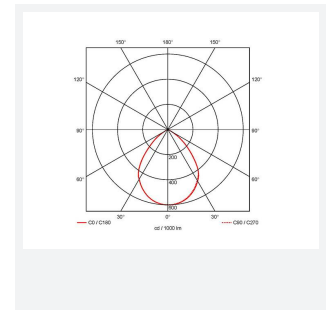

Z LED Performance

Z LED Performance 3 Daylight Integral
Code: AZPELED/3/DL/MWS/M3

Category	High/Low Bay
Application	Ancillary, Hospitality, Industrial, Retail
Specification	Performance

PRODUCT FEATURES

- Robust LED low/high bay for industrial, commercial and retail applications
- Alternative installation options by means of drop rods, jack chain and catenary wire
- Bracket accessories available for ceiling or wall mounting
- 1-10V dimmable as standard
- Die-cast powder coated construction and heatsink for optimum thermals and performance
- Additional lens options offer mid (85°) and narrow (55°) beam angles; ideal for racking aisles
- Pre-wired with 1.5M of H07RN-F cable for ease and speed of installation

GENERAL INFORMATION	
Wattage	200W
Lumens Delivered	30000lm
Lm/W	150lm/W
Beam Angle	110
CRI	80
CCT	6500K
Input	220/240V
Operating Temp	0°C - 45°C
SDCM	3
UGR	28
Product Weight without Packaging	3.18 kg

TECHNICAL INFORMATION	
Light Source	LED
Colour / Finish	Black
IP Rating	IP65
Class Protection	1
Internal / External	Internal / External
Surface / Recessed / Suspended	Ceiling, Suspended
Lumen Depreciation	L80 54,000h
Warranty (Years)	5
CE Mark	Yes
Diameter	331 mm
Height	191 mm
Accessories	AZPELED/FB2, AZPELED/REF