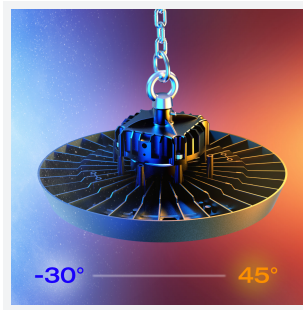

Z LED Performance

Z LED Performance 3 Daylight Integral
Code: AZPELED/3/DL/MWS/M3

Category	High/Low Bay
Application	Ancillary, Hospitality, Industrial, Retail
Specification	Performance

PRODUCT FEATURES

- Robust LED low/high bay for industrial, commercial and retail applications
- Alternative installation options by means of drop rods, jack chain and catenary wire
- Bracket accessories available for ceiling or wall mounting
- 1-10V dimmable as standard
- Die-cast powder coated construction and heatsink for optimum thermals and performance
- Additional lens options offer mid (85°) and narrow (55°) beam angles; ideal for racking aisles
- Pre-wired with 1.5M of H07RN-F cable for ease and speed of installation

GENERAL INFORMATION	
Wattage	200W
Lumens Delivered	30000lm
Lm/W	150lm/W
Beam Angle	110
CRI	80
CCT	6500K
Input	220/240V
Operating Temp	0°C - 45°C
SDCM	3
UGR	28
Product Weight without Packaging	3.18 kg

TECHNICAL INFORMATION	
Light Source	LED
Colour / Finish	Black
IP Rating	IP65
Class Protection	1
Internal / External	Internal / External
Surface / Recessed / Suspended	Ceiling, Suspended
Lumen Depreciation	L80 54,000h
Warranty (Years)	5
CE Mark	Yes
Diameter	331 mm
Height	191 mm
Accessories	AZPELED/FB2, AZPELED/REF