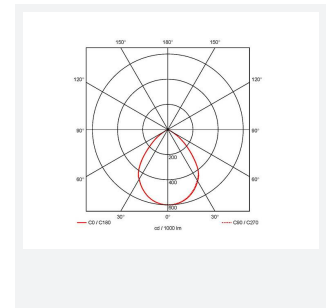

Z LED Performance

Z LED Performance 3 Daylight Emergency
Code: AZPELED/3/DL/M3

Category	High/Low Bay
Application	Ancillary, Hospitality, Industrial, Retail
Specification	Performance

PRODUCT FEATURES

- Robust LED low/high bay for industrial, commercial and retail applications
- Alternative installation options by means of drop rods, jack chain and catenary wire
- Bracket accessories available for ceiling or wall mounting
- 1-10V dimmable as standard
- Die-cast powder coated construction and heatsink for optimum thermal and performance
- Additional lens options offer mid (85°) and narrow (55°) beam angles; ideal for racking aisles
- Pre-wired with 1.5M of H07RN-F cable for ease and speed of installation

GENERAL INFORMATION	
Wattage	200W
Lumens Delivered	30000lm
Lm/W	150lm/W
Beam Angle	110
CRI	80
CCT	6500K
Input	220/240V
Operating Temp	0°C - 45°C
SDCM	3
UGR	28
Product Weight without Packaging	5.36 kg

TECHNICAL INFORMATION	
Light Source	LED
Colour / Finish	Black
IP Rating	IP65
Class Protection	1
Internal / External	Internal / External
Surface / Recessed / Suspended	Ceiling, Suspended
Lumen Depreciation	L80 54,000h
Warranty (Years)	5
CE Mark	Yes
Diameter	331 mm
Height	191 mm
Accessories	AZPELED/FB2, AZPELED/REF