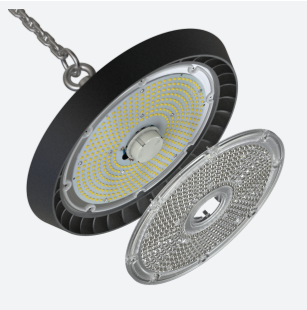

Z LED Performance

Z LED Performance 3 Daylight Emergency
Code: AZPELED/3/DL/M3

Category	High/Low Bay
Application	Ancillary, Hospitality, Industrial, Retail
Specification	Performance

- Robust LED low/high bay for industrial, commercial and retail applications
- Alternative installation options by means of drop rods, jack chain and catenary wire
- Bracket accessories available for ceiling or wall mounting
- 1-10V dimmable as standard
- Die-cast powder coated construction and heatsink for optimum thermals and performance
- Additional lens options offer mid (85°) and narrow (55°) beam angles; ideal for racking aisles
- Pre-wired with 1.5M of H07RN-F cable for ease and speed of installation

GENERAL INFORMATION	
Wattage	200W
Lumens Delivered	30000lm
Lm/W	150lm/W
Beam Angle	110
CRI	80
CCT	6500K
Input	220-240V
Operating Temp	0°C - 45°C
SDCM	3
UGR	28
Product Weight without Packaging	5.36 kg

TECHNICAL INFORMATION	
Light Source	LED
Colour / Finish	Black
IP Rating	IP65
Class Protection	1
Internal / External	Internal / External
Surface / Recessed / Suspended	Ceiling, Suspended
Lumen Depreciation	L80 54,000h
Warranty (Years)	5
CE Mark	Yes
Diameter	331 mm
Height	191 mm
Accessories	AZPELED/FB2, AZPELED/REF