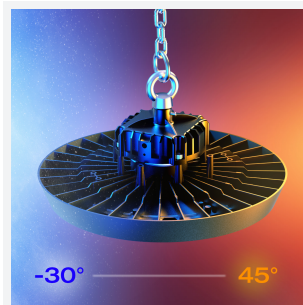

Z LED Performance

Z LED Performance 3 Daylight Emergency
Code: AZPELED/3/DL/M3

Category	High/Low Bay
Application	Ancillary, Hospitality, Industrial, Retail
Specification	Performance

PRODUCT FEATURES

- Robust LED low/high bay for industrial, commercial and retail applications
- Alternative installation options by means of drop rods, jack chain and catenary wire
- Bracket accessories available for ceiling or wall mounting
- 1-10V dimmable as standard
- Die-cast powder coated construction and heatsink for optimum thermal and performance
- Additional lens options offer mid (85°) and narrow (55°) beam angles; ideal for racking aisles
- Pre-wired with 1.5M of H07RN-F cable for ease and speed of installation

GENERAL INFORMATION	
Wattage	200W
Lumens Delivered	30000lm
Lm/W	150lm/W
Beam Angle	110
CRI	80
CCT	6500K
Input	220/240V
Operating Temp	0°C - 45°C
SDCM	3
UGR	28
Product Weight without Packaging	5.36 kg

TECHNICAL INFORMATION	
Light Source	LED
Colour / Finish	Black
IP Rating	IP65
Class Protection	1
Internal / External	Internal / External
Surface / Recessed / Suspended	Ceiling, Suspended
Lumen Depreciation	L80 54,000h
Warranty (Years)	5
CE Mark	Yes
Diameter	331 mm
Height	191 mm
Accessories	AZPELED/FB2, AZPELED/REF