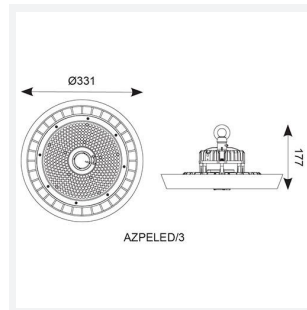

Z LED Performance

Z LED Performance 3 Daylight Emergency
Code: AZPELED/3/DL/M3

Category	High/Low Bay
Application	Ancillary, Hospitality, Industrial, Retail
Specification	Performance

- Robust LED low/high bay for industrial, commercial and retail applications
- Alternative installation options by means of drop rods, jack chain and catenary wire
- Bracket accessories available for ceiling or wall mounting
- 1-10V dimmable as standard
- Die-cast powder coated construction and heatsink for optimum thermals and performance
- Additional lens options offer mid (85°) and narrow (55°) beam angles; ideal for racking aisles
- Pre-wired with 1.5M of H07RN-F cable for ease and speed of installation

GENERAL INFORMATION	
Wattage	200W
Lumens Delivered	30000lm
Lm/W	150lm/W
Beam Angle	110
CRI	80
CCT	6500K
Input	220-240V
Operating Temp	0°C - 45°C
SDCM	3
UGR	28
Product Weight without Packaging	5.36 kg

TECHNICAL INFORMATION	
Light Source	LED
Colour / Finish	Black
IP Rating	IP65
Class Protection	1
Internal / External	Internal / External
Surface / Recessed / Suspended	Ceiling, Suspended
Lumen Depreciation	L80 54,000h
Warranty (Years)	5
CE Mark	Yes
Diameter	331 mm
Height	191 mm
Accessories	AZPELED/FB2, AZPELED/REF