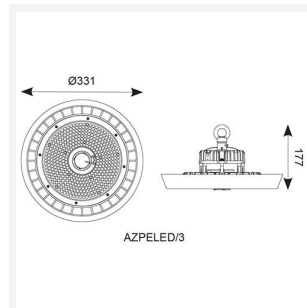

Z LED Performance

Z LED Performance 3 Daylight Emergency
Code: AZPELED/3/DL/M3

Category	High/Low Bay
Application	Ancillary, Hospitality, Industrial, Retail
Specification	Performance

PRODUCT FEATURES

- Robust LED low/high bay for industrial, commercial and retail applications
- Alternative installation options by means of drop rods, jack chain and catenary wire
- Bracket accessories available for ceiling or wall mounting
- 1-10V dimmable as standard
- Die-cast powder coated construction and heatsink for optimum thermal and performance
- Additional lens options offer mid (85°) and narrow (55°) beam angles; ideal for racking aisles
- Pre-wired with 1.5M of H07RN-F cable for ease and speed of installation

GENERAL INFORMATION	
Wattage	200W
Lumens Delivered	30000lm
Lm/W	150lm/W
Beam Angle	110
CRI	80
CCT	6500K
Input	220/240V
Operating Temp	0°C - 45°C
SDCM	3
UGR	28
Product Weight without Packaging	5.36 kg

TECHNICAL INFORMATION	
Light Source	LED
Colour / Finish	Black
IP Rating	IP65
Class Protection	1
Internal / External	Internal / External
Surface / Recessed / Suspended	Ceiling, Suspended
Lumen Depreciation	L80 54,000h
Warranty (Years)	5
CE Mark	Yes
Diameter	331 mm
Height	191 mm
Accessories	AZPELED/FB2, AZPELED/REF