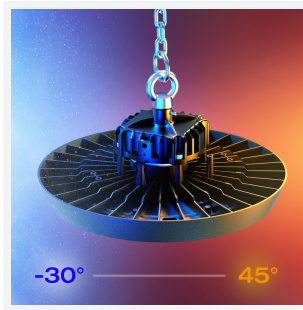

Z LED Performance

Z LED Performance 3 Daylight Emergency
Code: AZPELED/3/DL/M3

Category	High/Low Bay
Application	Ancillary, Hospitality, Industrial, Retail
Specification	Performance

- Robust LED low/high bay for industrial, commercial and retail applications
- Alternative installation options by means of drop rods, jack chain and catenary wire
- Bracket accessories available for ceiling or wall mounting
- 1-10V dimmable as standard
- Die-cast powder coated construction and heatsink for optimum thermals and performance
- Additional lens options offer mid (85°) and narrow (55°) beam angles; ideal for racking aisles
- Pre-wired with 1.5M of H07RN-F cable for ease and speed of installation

GENERAL INFORMATION	
Wattage	200W
Lumens Delivered	30000lm
Lm/W	150lm/W
Beam Angle	110
CRI	80
CCT	6500K
Input	220-240V
Operating Temp	0°C - 45°C
SDCM	3
UGR	28
Product Weight without Packaging	5.36 kg

TECHNICAL INFORMATION	
Light Source	LED
Colour / Finish	Black
IP Rating	IP65
Class Protection	1
Internal / External	Internal / External
Surface / Recessed / Suspended	Ceiling, Suspended
Lumen Depreciation	L80 54,000h
Warranty (Years)	5
CE Mark	Yes
Diameter	331 mm
Height	191 mm
Accessories	AZPELED/FB2, AZPELED/REF