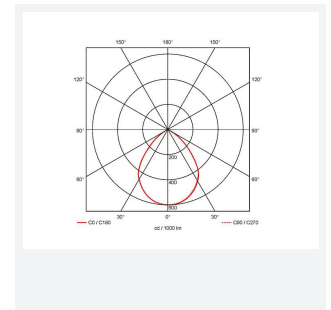

Z LED Performance

Z LED Performance 3 Daylight Emergency
Code: AZPELED/3/DL/M3

Category	High/Low Bay
Application	Ancillary, Hospitality, Industrial, Retail
Specification	Performance

- Robust LED low/high bay for industrial, commercial and retail applications
- Alternative installation options by means of drop rods, jack chain and catenary wire
- Bracket accessories available for ceiling or wall mounting
- 1-10V dimmable as standard
- Die-cast powder coated construction and heatsink for optimum thermals and performance
- Additional lens options offer mid (85°) and narrow (55°) beam angles; ideal for racking aisles
- Pre-wired with 1.5M of H07RN-F cable for ease and speed of installation

GENERAL INFORMATION	
Wattage	200W
Lumens Delivered	30000lm
Lm/W	150lm/W
Beam Angle	110
CRI	80
CCT	6500K
Input	220-240V
Operating Temp	0°C - 45°C
SDCM	3
UGR	28
Product Weight without Packaging	5.36 kg

TECHNICAL INFORMATION	
Light Source	LED
Colour / Finish	Black
IP Rating	IP65
Class Protection	1
Internal / External	Internal / External
Surface / Recessed / Suspended	Ceiling, Suspended
Lumen Depreciation	L80 54,000h
Warranty (Years)	5
CE Mark	Yes
Diameter	331 mm
Height	191 mm
Accessories	AZPELED/FB2, AZPELED/REF