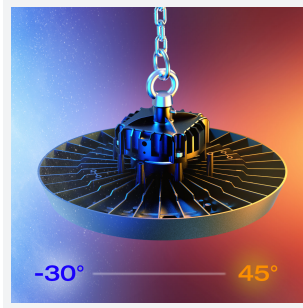

Z LED Performance

Z LED Performance 2 Cool White Emergency
Code: AZPELED/2/M3

| | |
|---------------|--|
| Category | High/Low Bay |
| Application | Ancillary, Hospitality, Industrial, Retail |
| Specification | Performance |

PRODUCT FEATURES

- Robust LED low/high bay for industrial, commercial and retail applications
- Alternative installation options by means of drop rods, jack chain and catenary wire
- Bracket accessories available for ceiling or wall mounting
- 1-10V dimmable as standard
- Die-cast powder coated construction and heatsink for optimum thermals and performance
- Additional lens options offer mid (85°) and narrow (55°) beam angles; ideal for racking aisles
- Pre-wired with 1.5M of H07RN-F cable for ease and speed of installation

| GENERAL INFORMATION | |
|----------------------------------|------------|
| Wattage | 150W |
| Lumens Delivered | 23000lm |
| Lm/W | 150lm/W |
| Beam Angle | 110 |
| CRI | 80 |
| CCT | 4000K |
| Input | 220/240V |
| Operating Temp | 0°C - 45°C |
| SDCM | 3 |
| UGR | 28 |
| Product Weight without Packaging | 4.28 kg |

| TECHNICAL INFORMATION | |
|--------------------------------|--------------------------|
| Light Source | LED |
| Colour / Finish | Black |
| IP Rating | IP65 |
| Class Protection | 1 |
| Internal / External | Internal / External |
| Surface / Recessed / Suspended | Ceiling, Suspended |
| Lumen Depreciation | L80 54,000h |
| Warranty (Years) | 5 |
| CE Mark | Yes |
| Diameter | 321 mm |
| Height | 180 mm |
| Accessories | AZPELED/FB1, AZPELED/REF |