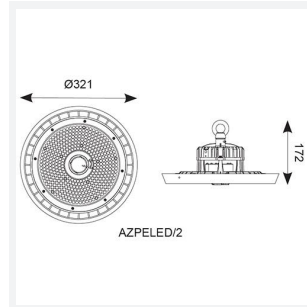

Z LED Performance

Z LED Performance 2 Cool White Emergency
Code: AZPELED/2/M3

| | |
|---------------|--|
| Category | High/Low Bay |
| Application | Ancillary, Hospitality, Industrial, Retail |
| Specification | Performance |

PRODUCT FEATURES

- Robust LED low/high bay for industrial, commercial and retail applications
- Alternative installation options by means of drop rods, jack chain and catenary wire
- Bracket accessories available for ceiling or wall mounting
- 1-10V dimmable as standard
- Die-cast powder coated construction and heatsink for optimum thermals and performance
- Additional lens options offer mid (85°) and narrow (55°) beam angles; ideal for racking aisles
- Pre-wired with 1.5M of H07RN-F cable for ease and speed of installation

| GENERAL INFORMATION | |
|----------------------------------|------------|
| Wattage | 150W |
| Lumens Delivered | 23000lm |
| Lm/W | 150lm/W |
| Beam Angle | 110 |
| CRI | 80 |
| CCT | 4000K |
| Input | 220/240V |
| Operating Temp | 0°C - 45°C |
| SDCM | 3 |
| UGR | 28 |
| Product Weight without Packaging | 4.28 kg |