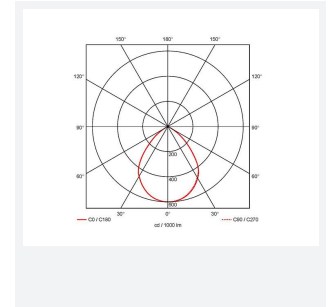

Z LED Performance

Z LED Performance 2 Cool White Emergency
Code: AZPELED/2/M3

| | |
|---------------|--|
| Category | High/Low Bay |
| Application | Ancillary, Hospitality, Industrial, Retail |
| Specification | Performance |

| GENERAL INFORMATION | |
|----------------------------------|------------|
| Wattage | 150W |
| Lumens Delivered | 23000lm |
| Lm/W | 150lm/W |
| Beam Angle | 110 |
| CRI | 80 |
| CCT | 4000K |
| Input | 220/240V |
| Operating Temp | 0°C - 45°C |
| SDCM | 3 |
| UGR | 28 |
| Product Weight without Packaging | 4.28 kg |