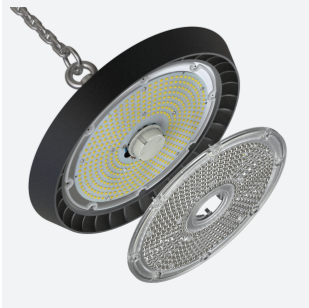

Z LED Performance

Z LED Performance 2 Cool White Emergency
Code: AZPELED/2/M3

| | |
|---------------|--|
| Category | High/Low Bay |
| Application | Ancillary, Hospitality, Industrial, Retail |
| Specification | Performance |

PRODUCT FEATURES

- Robust LED low/high bay for industrial, commercial and retail applications
- Alternative installation options by means of drop rods, jack chain and catenary wire
- Bracket accessories available for ceiling or wall mounting
- 1-10V dimmable as standard
- Die-cast powder coated construction and heatsink for optimum thermals and performance
- Additional lens options offer mid (85°) and narrow (55°) beam angles; ideal for racking aisles
- Pre-wired with 1.5M of H07RN-F cable for ease and speed of installation

| GENERAL INFORMATION | |
|----------------------------------|------------|
| Wattage | 150W |
| Lumens Delivered | 23000lm |
| Lm/W | 150lm/W |
| Beam Angle | 110 |
| CRI | 80 |
| CCT | 4000K |
| Input | 220/240V |
| Operating Temp | 0°C - 45°C |
| SDCM | 3 |
| UGR | 28 |
| Product Weight without Packaging | 4.28 kg |

| TECHNICAL INFORMATION | |
|--------------------------------|--------------------------|
| Light Source | LED |
| Colour / Finish | Black |
| IP Rating | IP65 |
| Class Protection | 1 |
| Internal / External | Internal / External |
| Surface / Recessed / Suspended | Ceiling, Suspended |
| Lumen Depreciation | L80 54,000h |
| Warranty (Years) | 5 |
| CE Mark | Yes |
| Diameter | 321 mm |
| Height | 180 mm |
| Accessories | AZPELED/FB1, AZPELED/REF |