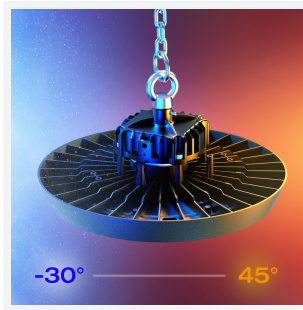

## Z LED Performance

Z LED Performance 2 Daylight Emergency  
Code: AZPELED/2/DL/M3

Category	High/Low Bay
Application	Ancillary, Hospitality, Industrial, Retail
Specification	Performance

- Robust LED low/high bay for industrial, commercial and retail applications
- Alternative installation options by means of drop rods, jack chain and catenary wire
- Bracket accessories available for ceiling or wall mounting
- 1-10V dimmable as standard
- Die-cast powder coated construction and heatsink for optimum thermals and performance
- Additional lens options offer mid (85°) and narrow (55°) beam angles; ideal for racking aisles
- Pre-wired with 1.5M of H07RN-F cable for ease and speed of installation

### GENERAL INFORMATION

Wattage	150W
Lumens Delivered	23000lm
Lm/W	150lm/W
Beam Angle	110
CRI	80
CCT	6500K
Input	220-240V
Operating Temp	0°C - 45°C
SDCM	3
UGR	28
Product Weight without Packaging	4.28 kg

### TECHNICAL INFORMATION

Light Source	LED
Colour / Finish	Black
IP Rating	IP65
Class Protection	1
Internal / External	Internal / External
Surface / Recessed / Suspended	Ceiling, Suspended
Lumen Depreciation	L80 54,000h
Warranty (Years)	5
CE Mark	Yes
Diameter	321 mm
Height	180 mm
Accessories	AZPELED/FB2, AZPELED/REF