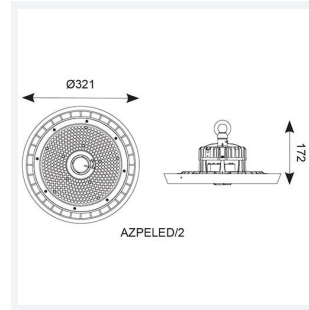

Z LED Performance

Z LED Performance 2 Daylight Emergency
Code: AZPELED/2/DL/M3

Category	High/Low Bay
Application	Ancillary, Hospitality, Industrial, Retail
Specification	Performance

PRODUCT FEATURES

- Robust LED low/high bay for industrial, commercial and retail applications
- Alternative installation options by means of drop rods, jack chain and catenary wire
- Bracket accessories available for ceiling or wall mounting
- 1-10V dimmable as standard
- Die-cast powder coated construction and heatsink for optimum thermal and performance
- Additional lens options offer mid (85°) and narrow (55°) beam angles; ideal for racking aisles
- Pre-wired with 1.5M of H07RN-F cable for ease and speed of installation

GENERAL INFORMATION	
Wattage	150W
Lumens Delivered	23000lm
Lm/W	150lm/W
Beam Angle	110
CRI	80
CCT	6500K
Input	220/240V
Operating Temp	0°C - 45°C
SDCM	3
UGR	28
Product Weight without Packaging	4.28 kg

TECHNICAL INFORMATION	
Light Source	LED
Colour / Finish	Black
IP Rating	IP65
Class Protection	1
Internal / External	Internal / External
Surface / Recessed / Suspended	Ceiling, Suspended
Lumen Depreciation	L80 54,000h
Warranty (Years)	5
CE Mark	Yes
Diameter	321 mm
Height	180 mm
Accessories	AZPELED/FB2, AZPELED/REF