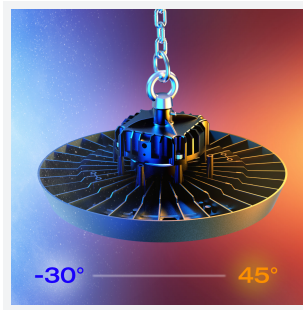

Z LED Performance

Z LED Performance 2 Daylight Emergency
Code: AZPELED/2/DL/M3

Category	High/Low Bay
Application	Ancillary, Hospitality, Industrial, Retail
Specification	Performance

PRODUCT FEATURES

- Robust LED low/high bay for industrial, commercial and retail applications
- Alternative installation options by means of drop rods, jack chain and catenary wire
- Bracket accessories available for ceiling or wall mounting
- 1-10V dimmable as standard
- Die-cast powder coated construction and heatsink for optimum thermal and performance
- Additional lens options offer mid (85°) and narrow (55°) beam angles; ideal for racking aisles
- Pre-wired with 1.5M of H07RN-F cable for ease and speed of installation

GENERAL INFORMATION	
Wattage	150W
Lumens Delivered	23000lm
Lm/W	150lm/W
Beam Angle	110
CRI	80
CCT	6500K
Input	220/240V
Operating Temp	0°C - 45°C
SDCM	3
UGR	28
Product Weight without Packaging	4.28 kg

TECHNICAL INFORMATION	
Light Source	LED
Colour / Finish	Black
IP Rating	IP65
Class Protection	1
Internal / External	Internal / External
Surface / Recessed / Suspended	Ceiling, Suspended
Lumen Depreciation	L80 54,000h
Warranty (Years)	5
CE Mark	Yes
Diameter	321 mm
Height	180 mm
Accessories	AZPELED/FB2, AZPELED/REF