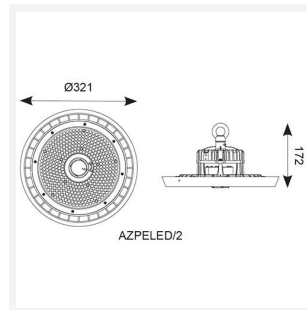

## Z LED Performance

Z LED Performance 2 Daylight Emergency  
Code: AZPELED/2/DL/M3

Category	High/Low Bay
Application	Ancillary, Hospitality, Industrial, Retail
Specification	Performance

- Robust LED low/high bay for industrial, commercial and retail applications
- Alternative installation options by means of drop rods, jack chain and catenary wire
- Bracket accessories available for ceiling or wall mounting
- 1-10V dimmable as standard
- Die-cast powder coated construction and heatsink for optimum thermals and performance
- Additional lens options offer mid (85°) and narrow (55°) beam angles; ideal for racking aisles
- Pre-wired with 1.5M of H07RN-F cable for ease and speed of installation

### GENERAL INFORMATION

Wattage	150W
Lumens Delivered	23000lm
Lm/W	150lm/W
Beam Angle	110
CRI	80
CCT	6500K
Input	220-240V
Operating Temp	0°C - 45°C
SDCM	3
UGR	28
Product Weight without Packaging	4.28 kg

### TECHNICAL INFORMATION

Light Source	LED
Colour / Finish	Black
IP Rating	IP65
Class Protection	1
Internal / External	Internal / External
Surface / Recessed / Suspended	Ceiling, Suspended
Lumen Depreciation	L80 54,000h
Warranty (Years)	5
CE Mark	Yes
Diameter	321 mm
Height	180 mm
Accessories	AZPELED/FB2, AZPELED/REF