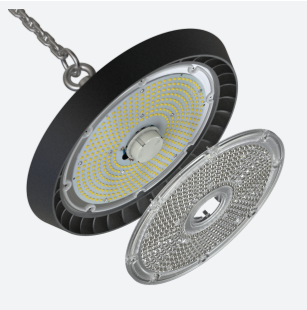

## Z LED Performance

Z LED Performance 2 Daylight Emergency  
Code: AZPELED/2/DL/M3

Category	High/Low Bay
Application	Ancillary, Hospitality, Industrial, Retail
Specification	Performance

- Robust LED low/high bay for industrial, commercial and retail applications
- Alternative installation options by means of drop rods, jack chain and catenary wire
- Bracket accessories available for ceiling or wall mounting
- 1-10V dimmable as standard
- Die-cast powder coated construction and heatsink for optimum thermals and performance
- Additional lens options offer mid (85°) and narrow (55°) beam angles; ideal for racking aisles
- Pre-wired with 1.5M of H07RN-F cable for ease and speed of installation

### GENERAL INFORMATION

Wattage	150W
Lumens Delivered	23000lm
Lm/W	150lm/W
Beam Angle	110
CRI	80
CCT	6500K
Input	220-240V
Operating Temp	0°C - 45°C
SDCM	3
UGR	28
Product Weight without Packaging	4.28 kg

### TECHNICAL INFORMATION

Light Source	LED
Colour / Finish	Black
IP Rating	IP65
Class Protection	1
Internal / External	Internal / External
Surface / Recessed / Suspended	Ceiling, Suspended
Lumen Depreciation	L80 54,000h
Warranty (Years)	5
CE Mark	Yes
Diameter	321 mm
Height	180 mm
Accessories	AZPELED/FB2, AZPELED/REF