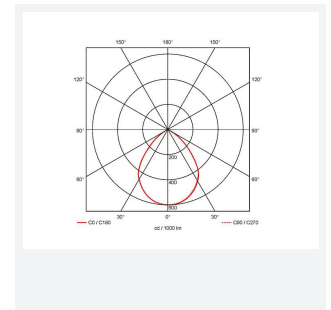

## Z LED Performance

Z LED Performance 2 Daylight Emergency  
Code: AZPELED/2/DL/M3

Category	High/Low Bay
Application	Ancillary, Hospitality, Industrial, Retail
Specification	Performance

- Robust LED low/high bay for industrial, commercial and retail applications
- Alternative installation options by means of drop rods, jack chain and catenary wire
- Bracket accessories available for ceiling or wall mounting
- 1-10V dimmable as standard
- Die-cast powder coated construction and heatsink for optimum thermals and performance
- Additional lens options offer mid (85°) and narrow (55°) beam angles; ideal for racking aisles
- Pre-wired with 1.5M of H07RN-F cable for ease and speed of installation

### GENERAL INFORMATION

Wattage	150W
Lumens Delivered	23000lm
Lm/W	150lm/W
Beam Angle	110
CRI	80
CCT	6500K
Input	220-240V
Operating Temp	0°C - 45°C
SDCM	3
UGR	28
Product Weight without Packaging	4.28 kg

### TECHNICAL INFORMATION

Light Source	LED
Colour / Finish	Black
IP Rating	IP65
Class Protection	1
Internal / External	Internal / External
Surface / Recessed / Suspended	Ceiling, Suspended
Lumen Depreciation	L80 54,000h
Warranty (Years)	5
CE Mark	Yes
Diameter	321 mm
Height	180 mm
Accessories	AZPELED/FB2, AZPELED/REF