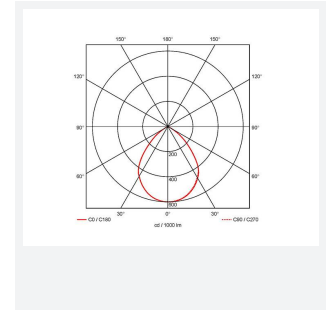

Z LED Performance

Z LED Performance 2 Daylight Emergency
Code: AZPELED/2/DL/M3

Category	High/Low Bay
Application	Ancillary, Hospitality, Industrial, Retail
Specification	Performance

PRODUCT FEATURES

- Robust LED low/high bay for industrial, commercial and retail applications
- Alternative installation options by means of drop rods, jack chain and catenary wire
- Bracket accessories available for ceiling or wall mounting
- 1-10V dimmable as standard
- Die-cast powder coated construction and heatsink for optimum thermal and performance
- Additional lens options offer mid (85°) and narrow (55°) beam angles; ideal for racking aisles
- Pre-wired with 1.5M of H07RN-F cable for ease and speed of installation

GENERAL INFORMATION	
Wattage	150W
Lumens Delivered	23000lm
Lm/W	150lm/W
Beam Angle	110
CRI	80
CCT	6500K
Input	220/240V
Operating Temp	0°C - 45°C
SDCM	3
UGR	28
Product Weight without Packaging	4.28 kg

TECHNICAL INFORMATION	
Light Source	LED
Colour / Finish	Black
IP Rating	IP65
Class Protection	1
Internal / External	Internal / External
Surface / Recessed / Suspended	Ceiling, Suspended
Lumen Depreciation	L80 54,000h
Warranty (Years)	5
CE Mark	Yes
Diameter	321 mm
Height	180 mm
Accessories	AZPELED/FB2, AZPELED/REF