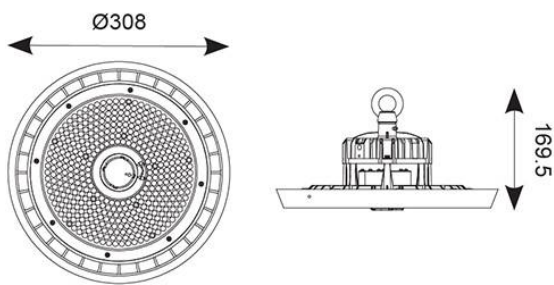

Z LED Performance

Z LED Performance 1 Cool White

Code: AZPELED/1

AZPELED/1