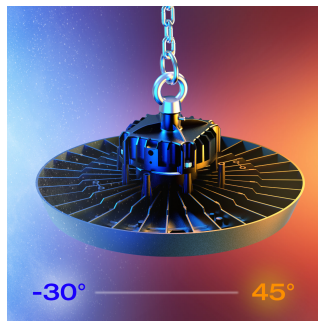

## Z LED Performance

Z LED Performance 1 Cool White

Code: AZPELED/1

- Robust LED low/high bay for industrial, commercial and retail applications
- Alternative installation options by means of drop rods, jack chain and catenary wire
- Bracket accessories available for ceiling or wall mounting
- 1-10V dimmable as standard
- Die-cast powder coated construction and heatsink for optimum thermals and performance
- Additional lens options offer mid (85°) and narrow (55°) beam angles; ideal for racking aisles
- Pre-wired with 1.5M of H07RN-F cable for ease and speed of installation

### TECHNICAL INFORMATION

<b>Light Source</b>	LED
<b>Colour / Finish</b>	Black
<b>IP Rating</b>	IP65
<b>Class Protection</b>	1
<b>Internal / External</b>	Internal / External
<b>Surface / Recessed / Suspended</b>	Ceiling, Suspended
<b>Lumen Depreciation</b>	L80 54,000h
<b>Warranty (Years)</b>	5
<b>CE Mark</b>	Yes
<b>Diameter</b>	308 mm
<b>Height</b>	181 mm
<b>Accessories</b>	AZPELED/FB1, AZPELED/REF