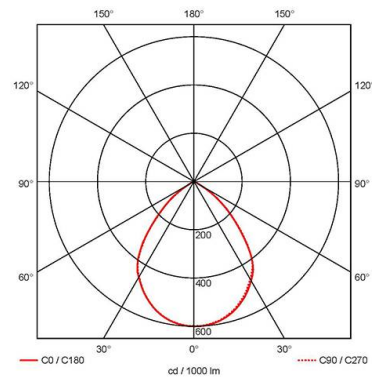

ACCESSORIES

AZPELED/FB1	Z LED Performance 1 & 2 Mounting Bracket
AZPELED/REF	Z LED Performance Aluminium Reflector