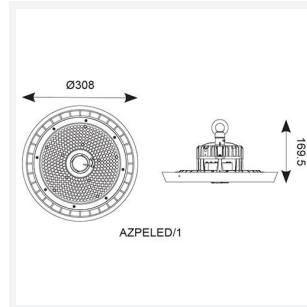

Z LED Performance

Z LED Performance 1 Cool White Emergency
Code: AZPELED/1/M3

| | |
|---------------|--|
| Category | High/Low Bay |
| Application | Ancillary, Hospitality, Industrial, Retail |
| Specification | Performance |

- Robust LED low/high bay for industrial, commercial and retail applications
- Alternative installation options by means of drop rods, jack chain and catenary wire
- Bracket accessories available for ceiling or wall mounting
- 1-10V dimmable as standard
- Die-cast powder coated construction and heatsink for optimum thermals and performance
- Additional lens options offer mid (85°) and narrow (55°) beam angles; ideal for racking aisles
- Pre-wired with 1.5M of H07RN-F cable for ease and speed of installation

GENERAL INFORMATION

| | |
|----------------------------------|------------|
| Wattage | 100W |
| Lumens Delivered | 15000lm |
| Lm/W | 150lm/W |
| Beam Angle | 110 |
| CRI | 80 |
| CCT | 4000K |
| Input | 220-240V |
| Operating Temp | 0°C - 45°C |
| SDCM | 3 |
| Product Weight without Packaging | 3.8 kg |

TECHNICAL INFORMATION

| | |
|--------------------------------|--------------------------|
| Light Source | LED |
| Colour / Finish | Black |
| IP Rating | IP65 |
| Class Protection | 1 |
| Internal / External | Internal / External |
| Surface / Recessed / Suspended | Ceiling, Suspended |
| Lumen Depreciation | L80 54,000h |
| Warranty (Years) | 5 |
| CE Mark | Yes |
| Diameter | 308 mm |
| Height | 181 mm |
| Accessories | AZPELED/FB1, AZPELED/REF |