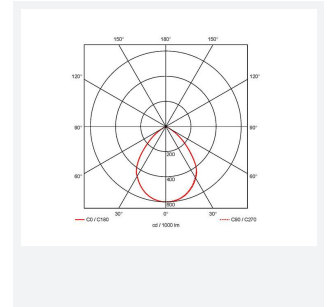

Z LED Performance

Z LED Performance 1 Cool White Emergency
Code: AZPELED/1/M3

| | |
|---------------|--|
| Category | High/Low Bay |
| Application | Ancillary, Hospitality, Industrial, Retail |
| Specification | Performance |

GENERAL INFORMATION

| | |
|----------------------------------|------------|
| Wattage | 100W |
| Lumens Delivered | 15000lm |
| Lm/W | 150lm/W |
| Beam Angle | 110 |
| CRI | 80 |
| CCT | 4000K |
| Input | 220-240V |
| Operating Temp | 0°C - 45°C |
| SDCM | 3 |
| Product Weight without Packaging | 3.8 kg |