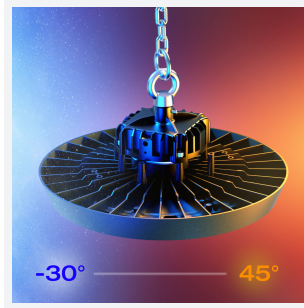

Z LED Performance

Z LED Performance 1 Cool White Emergency
Code: AZPELED/1/M3

| | |
|---------------|--|
| Category | High/Low Bay |
| Application | Ancillary, Hospitality, Industrial, Retail |
| Specification | Performance |

- Robust LED low/high bay for industrial, commercial and retail applications
- Alternative installation options by means of drop rods, jack chain and catenary wire
- Bracket accessories available for ceiling or wall mounting
- 1-10V dimmable as standard
- Die-cast powder coated construction and heatsink for optimum thermals and performance
- Additional lens options offer mid (85°) and narrow (55°) beam angles; ideal for racking aisles
- Pre-wired with 1.5M of H07RN-F cable for ease and speed of installation

GENERAL INFORMATION

| | |
|----------------------------------|------------|
| Wattage | 100W |
| Lumens Delivered | 15000lm |
| Lm/W | 150lm/W |
| Beam Angle | 110 |
| CRI | 80 |
| CCT | 4000K |
| Input | 220-240V |
| Operating Temp | 0°C - 45°C |
| SDCM | 3 |
| Product Weight without Packaging | 3.8 kg |

TECHNICAL INFORMATION

| | |
|--------------------------------|--------------------------|
| Light Source | LED |
| Colour / Finish | Black |
| IP Rating | IP65 |
| Class Protection | 1 |
| Internal / External | Internal / External |
| Surface / Recessed / Suspended | Ceiling, Suspended |
| Lumen Depreciation | L80 54,000h |
| Warranty (Years) | 5 |
| CE Mark | Yes |
| Diameter | 308 mm |
| Height | 181 mm |
| Accessories | AZPELED/FB1, AZPELED/REF |