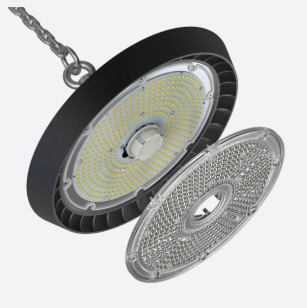

Z LED Performance

Z LED Performance 1 Cool White Emergency
Code: AZPELED/1/M3

| | |
|---------------|--|
| Category | High/Low Bay |
| Application | Ancillary, Hospitality, Industrial, Retail |
| Specification | Performance |

- Robust LED low/high bay for industrial, commercial and retail applications
- Alternative installation options by means of drop rods, jack chain and catenary wire
- Bracket accessories available for ceiling or wall mounting
- 1-10V dimmable as standard
- Die-cast powder coated construction and heatsink for optimum thermals and performance
- Additional lens options offer mid (85°) and narrow (55°) beam angles; ideal for racking aisles
- Pre-wired with 1.5M of H07RN-F cable for ease and speed of installation

GENERAL INFORMATION

| | |
|----------------------------------|------------|
| Wattage | 100W |
| Lumens Delivered | 15000lm |
| Lm/W | 150lm/W |
| Beam Angle | 110 |
| CRI | 80 |
| CCT | 4000K |
| Input | 220-240V |
| Operating Temp | 0°C - 45°C |
| SDCM | 3 |
| Product Weight without Packaging | 3.8 kg |

TECHNICAL INFORMATION

| | |
|--------------------------------|--------------------------|
| Light Source | LED |
| Colour / Finish | Black |
| IP Rating | IP65 |
| Class Protection | 1 |
| Internal / External | Internal / External |
| Surface / Recessed / Suspended | Ceiling, Suspended |
| Lumen Depreciation | L80 54,000h |
| Warranty (Years) | 5 |
| CE Mark | Yes |
| Diameter | 308 mm |
| Height | 181 mm |
| Accessories | AZPELED/FB1, AZPELED/REF |