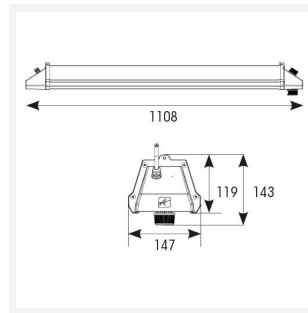

Z LED Linear Opti-X

Application	Industrial
Specification	Performance

Z LED Linear Opti-X Multi Beam Multi Wattage
Code: AZLX/1/CW/OCTO/SM3