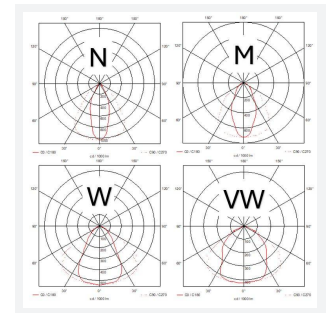

Z LED Linear Opti-X

| | |
|---------------|-------------|
| Application | Industrial |
| Specification | Performance |

Z LED Linear Opti-X Multi Beam Multi Wattage
Code: AZLX/1/CW/OCTO/SM3

PRODUCT FEATURES

GENERAL INFORMATION

| | |
|----------------------------------|--|
| Wattage | 100W/150W/200W |
| Lumens Delivered | 17000lm / 24000lm / 30000lm |
| Lm/W | 150lm/W |
| Beam Angle | N: 40/80 M: 50/100 W: 70/120 VW: 100/120 |
| CRI | 80 |
| CCT | 5000K |
| Input | 220-240V |
| Operating Temp | 0°C - 40°C |
| SDCM | 3 |
| UGR | 29 |
| Product Weight without Packaging | 6.44 kg |