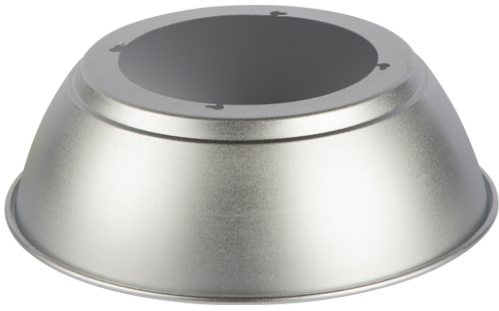

# Z LED Performance 1 Aluminium Reflector

Z LED Performance 1 Aluminium Reflector

Code: AZLP1/REF/1

## PRODUCT FEATURES

- Z LED Performance 1 Aluminium Reflector