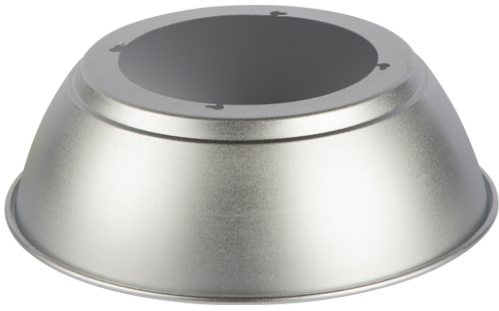

Application	Industrial
Specification	Performance

Z LED Performance 1 Aluminium Reflector

Z LED Performance 1 Aluminium Reflector

Code: AZLP1/REF/1

PRODUCT FEATURES

- Z LED Performance 1 Aluminium Reflector

GENERAL INFORMATION

Product Weight without Packaging	0.457
----------------------------------	-------

Application Industrial

Specification Performance

Z LED Performance 1 Aluminium Reflector

Z LED Performance 1 Aluminium Reflector