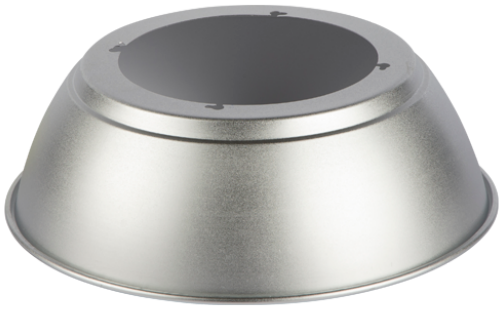

Application	Industrial
Specification	Performance

Z LED Performance 1 Aluminium Reflector

Z LED Performance 1 Aluminium Reflector

Code: AZLP1/REF/1

PRODUCT FEATURES

- Z LED Performance 1 Aluminium Reflector

GENERAL INFORMATION

Product Weight without Packaging	0.457
----------------------------------	-------

Application	Industrial
Specification	Performance

Z LED Performance 1 Aluminium Reflector

Z LED Performance 1 Aluminium Reflector