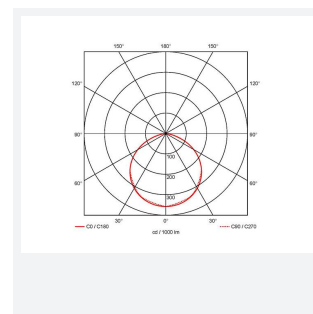

• Compatible with Z LED PLUS

• Compatible with Z LED PLUS

GENERAL INFORMATION

Product Weight without Packaging 0.45

TECHNICAL INFORMATION

Internal / External Internal / External