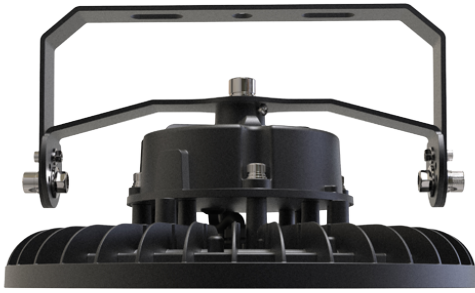

Categoría	High/Low Bay
Soluciones	Áreas auxiliares, Terciario, Industrial, Retail
Especificación	Performance

Z LED PLUS

Clips de montaje Campana Z LED PLUS
Code: AZLEDPLUS/FB1