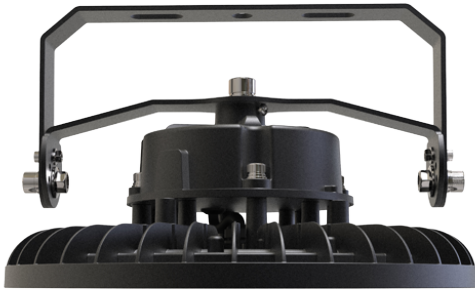

Category	High/Low Bay
Application	Ancillary, Hospitality, Industrial, Retail
Specification	Performance

Z LED PLUS

Z LED PLUS High Bay Mounting Bracket
Code: AZLEDPLUS/FB1

PRODUCT FEATURES

- Compatible with Z LED PLUS
- Compatible with Z LED PLUS

GENERAL INFORMATION

Product Weight without Packaging	0.643
----------------------------------	-------

TECHNICAL INFORMATION

Internal / External	Internal / External
Surface / Recessed / Suspended	Ceiling

Category	High/Low Bay
Application	Ancillary, Hospitality, Industrial, Retail
Specification	Performance

Z LED PLUS

Z LED PLUS High Bay Mounting Bracket
Code: AZLEDPLUS/FB1