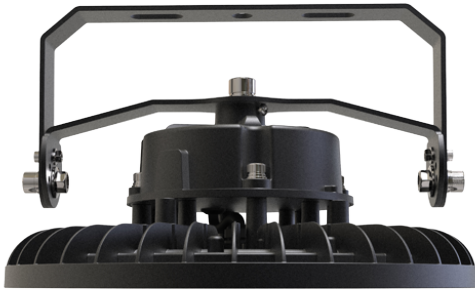

Category	High/Low Bay
Application	Ancillary, Hospitality, Industrial, Retail
Specification	Performance

Z LED PLUS

Z LED PLUS High Bay Mounting Bracket
Code: AZLEDPLUS/FB1

PRODUCT FEATURES

- Compatible with Z LED PLUS
- Compatible with Z LED PLUS

GENERAL INFORMATION

Product Weight without Packaging	0.643
---	-------

TECHNICAL INFORMATION

Internal / External	Internal / External
Surface / Recessed / Suspended	Ceiling

Category	High/Low Bay
Application	Ancillary, Hospitality, Industrial, Retail
Specification	Performance

Z LED PLUS

Z LED PLUS High Bay Mounting Bracket
Code: AZLEDPLUS/FB1