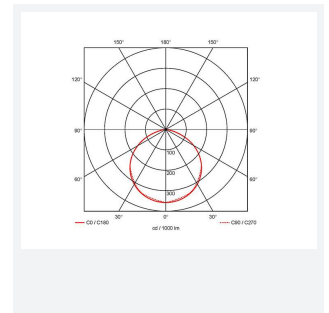

# Z LED PLUS

Z LED PLUS 150W Cool White Emergency  
Code: AZLEDPLUS/3/M3

Category	High/Low Bay
Application	Ancillary, Hospitality, Industrial, Retail
Specification	Performance

- Industry leading super high efficiency (200 lm/W minimum) robust LED low/high bay suitable for industrial, commercial and retail applications
- High specification IP65 and IK08 ratings
- Alternative installation options by means of drop rods, jack chain and catenary wire.
- Pre-wired with 3M of H05RN-F cable for ease and speed of installation
- Overall power consumptions reduced to offer traditional light output comparable to 100W, 150W and 200W but offering more accelerated energy savings
- Die-cast powder coated construction and heatsink for optimum thermals and performance
- Bracket accessories available for ceiling or wall mounting
- 1-10V dimmable as standard

## GENERAL INFORMATION

Wattage	150W
Lumens Delivered	30000lm
Lm/W	200lm/W
Beam Angle	110
CRI	70
CCT	4000K
Input	220-240V
Operating Temp	0°C - 50°C
SDCM	4
UGR	33
Product Weight without Packaging	2.65 kg

## TECHNICAL INFORMATION

Light Source	LED
Colour / Finish	Black
IP Rating	IP65
Class Protection	1
Internal / External	Internal / External
Surface / Recessed / Suspended	Ceiling, Suspended
Lumen Depreciation	L80 100,000h
Warranty (Years)	6
CE Mark	Yes
Diameter	300 mm
Height	162 mm
Accessories	AZLEDPLUS/REF2, AZLEDPLUS/FB1