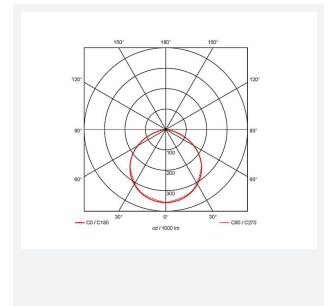

Z LED PLUS

Z LED PLUS 150W Daylight DALI Emergency
Code: AZLEDPLUS/3/DL/DD3/M3

Category	High/Low Bay
Application	Ancillary, Hospitality, Industrial, Retail
Specification	Performance

- Industry leading super high efficiency (200 lm/W minimum) robust LED low/high bay suitable for industrial, commercial and retail applications
- High specification IP65 and IK08 ratings
- Alternative installation options by means of drop rods, jack chain and catenary wire.
- Pre-wired with 3M of H05RN-F cable for ease and speed of installation
- Overall power consumptions reduced to offer traditional light output comparable to 100W, 150W and 200W but offering more accelerated energy savings
- Die-cast powder coated construction and heatsink for optimum thermals and performance
- Bracket accessories available for ceiling or wall mounting
- 1-10V dimmable as standard

GENERAL INFORMATION

Wattage	150W
Lumens Delivered	30000lm
Lm/W	200lm/W
Beam Angle	110
CRI	70
CCT	4000K
Input	220-240V
Operating Temp	0°C - 50°C
SDCM	4
Product Weight without Packaging	3.5 kg

TECHNICAL INFORMATION

Light Source	LED
Colour / Finish	Black
IP Rating	IP65
Class Protection	1
Internal / External	Internal / External
Surface / Recessed / Suspended	Ceiling, Suspended
Lumen Depreciation	L80 100,000h
Warranty (Years)	6
CE Mark	Yes
Diameter	300 mm