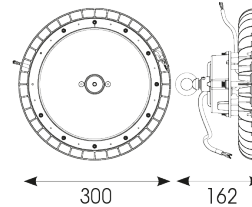

Category	High/Low Bay
Application	Ancillary, Hospitality, Industrial, Retail
Specification	Performance

Z LED PLUS

Z LED PLUS 150W Cool White DALI Emergency
Code: AZLEDPLUS/3/DD3/M3

- Industry leading super high efficiency (200 lm/W minimum) robust LED low/high bay suitable for industrial, commercial and retail applications
- High specification IP65 and IK08 ratings
- Alternative installation options by means of drop rods, jack chain and catenary wire.
- Pre-wired with 3M of H05RN-F cable for ease and speed of installation

- Overall power consumptions reduced to offer traditional light output comparable to 100W, 150W and 200W but offering more accelerated energy savings
- Die-cast powder coated construction and heatsink for optimum thermals and performance
- Bracket accessories available for ceiling or wall mounting
- 1-10V dimmable as standard

GENERAL INFORMATION	
Wattage	150W
Lumens Delivered	30000lm
Lm/W	200lm/W
Beam Angle	110
CRI	70
CCT	4000K
Input	220-240V
Operating Temp	0°C - 50°C
SDCM	4
UGR	33
Product Weight without Packaging	3.5 kg

TECHNICAL INFORMATION	
Light Source	LED
Colour / Finish	Black
IP Rating	IP65
Class Protection	1
Internal / External	Internal / External
Surface / Recessed / Suspended	Ceiling, Suspended
Lumen Depreciation	L80 100,000h
Warranty (Years)	6
CE Mark	Yes
Diameter	300 mm
Height	162 mm