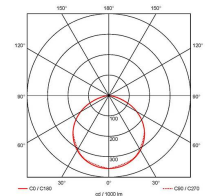

Category	High/Low Bay
Application	Ancillary, Hospitality, Industrial, Retail
Specification	Performance

Z LED PLUS

Z LED PLUS 150W Cool White DALI Emergency
Code: AZLEDPLUS/3/DD3/M3

- Industry leading super high efficiency (200 lm/W minimum) robust LED low/high bay suitable for industrial, commercial and retail applications
- High specification IP65 and IK08 ratings
- Alternative installation options by means of drop rods, jack chain and catenary wire.
- Pre-wired with 3M of H05RN-F cable for ease and speed of installation

GENERAL INFORMATION	
Wattage	150W
Lumens Delivered	30000lm
Lm/W	200lm/W
Beam Angle	110
CRI	70
CCT	4000K
Input	220-240V
Operating Temp	0°C - 50°C
SDCM	4
UGR	33
Product Weight without Packaging	3.5 kg

TECHNICAL INFORMATION	
Light Source	LED
Colour / Finish	Black
IP Rating	IP65
Class Protection	1
Internal / External	Internal / External
Surface / Recessed / Suspended	Ceiling, Suspended
Lumen Depreciation	L80 100,000h
Warranty (Years)	6
CE Mark	Yes
Diameter	300 mm
Height	162 mm