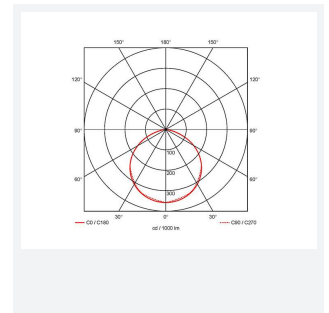

# Z LED PLUS

Z LED PLUS 150W Cool White DALI Emergency  
Code: AZLEDPLUS/3/DD3/M3

Category	High/Low Bay
Application	Ancillary, Hospitality, Industrial, Retail
Specification	Performance

- Industry leading super high efficiency (200 lm/W minimum) robust LED low/high bay suitable for industrial, commercial and retail applications
- High specification IP65 and IK08 ratings
- Alternative installation options by means of drop rods, jack chain and catenary wire.
- Pre-wired with 3M of H05RN-F cable for ease and speed of installation
- Overall power consumptions reduced to offer traditional light output comparable to 100W, 150W and 200W but offering more accelerated energy savings
- Die-cast powder coated construction and heatsink for optimum thermals and performance
- Bracket accessories available for ceiling or wall mounting
- 1-10V dimmable as standard

## GENERAL INFORMATION

Wattage	150W
Lumens Delivered	30000lm
Lm/W	200lm/W
Beam Angle	110
CRI	70
CCT	4000K
Input	220-240V
Operating Temp	0°C - 50°C
SDCM	4
UGR	33

## TECHNICAL INFORMATION

Light Source	LED
Colour / Finish	Black
IP Rating	IP65
Class Protection	1
Internal / External	Internal / External
Surface / Recessed / Suspended	Ceiling, Suspended
Lumen Depreciation	L80 100,000h
Warranty (Years)	6
CE Mark	Yes
Diameter	300 mm