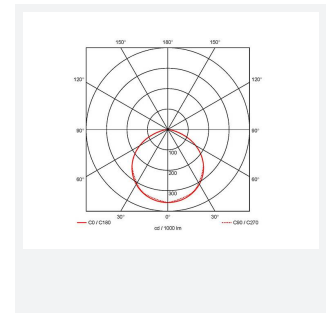

# Z LED PLUS

Z LED PLUS 150W Cool White DALI Emergency  
Code: AZLEDPLUS/3/DD3/M3

Category	High/Low Bay
Application	Ancillary, Hospitality, Industrial, Retail
Specification	Performance

## PRODUCT FEATURES

- Industry leading super high efficiency (200 lm/W minimum) robust LED low/high bay suitable for industrial, commercial and retail applications
- High specification IP65 and IK08 ratings
- Alternative installation options by means of drop rods, jack chain and catenary wire.
- Pre-wired with 3M of H05RN-F cable for ease and speed of installation
- Overall power consumptions reduced to offer traditional light output comparable to 100W, 150W and 200W but offering more accelerated energy savings
- Die-cast powder coated construction and heatsink for optimum thermals and performance
- Bracket accessories available for ceiling or wall mounting
- 1-10V dimmable as standard

GENERAL INFORMATION	
Wattage	150W
Lumens Delivered	30000lm
Lm/W	200lm/W
Beam Angle	110
CRI	70
CCT	4000K
Input	220/240V
Operating Temp	0°C - 50°C
SDCM	4
UGR	33
Product Weight without Packaging	3.5 kg

TECHNICAL INFORMATION	
Light Source	LED
Colour / Finish	Black
IP Rating	IP65
Class Protection	1
Internal / External	Internal / External
Surface / Recessed / Suspended	Ceiling, Suspended
Lumen Depreciation	L80 100,000h
Warranty (Years)	6
CE Mark	Yes
Diameter	300 mm
Height	162 mm