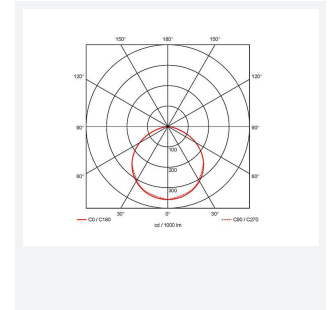

## PRODUCT FEATURES

- Industry leading super high efficiency (200 lm/W minimum) robust LED low/high bay suitable for industrial, commercial and retail applications
- High specification IP65 and IK08 ratings
- Alternative installation options by means of drop rods, jack chain and catenary wire.
- Pre-wired with 3M of H05RN-F cable for ease and speed of installation
- Overall power consumptions reduced to offer traditional light output comparable to 100W, 150W and 200W but offering more accelerated energy savings
- Die-cast powder coated construction and heatsink for optimum thermals and performance
- Bracket accessories available for ceiling or wall mounting
- 1-10V dimmable as standard

GENERAL INFORMATION	
Wattage	75W
Lumens Delivered	15000lm
Lm/W	200lm/W
Beam Angle	110
CRI	70
CCT	4000K
Input	220/240V
Operating Temp	0°C - 50°C
SDCM	4
Product Weight without Packaging	2.17 kg

TECHNICAL INFORMATION	
Light Source	LED
Colour / Finish	Black
IP Rating	IP65
Class Protection	1
Internal / External	Internal / External
Surface / Recessed / Suspended	Ceiling, Suspended
Lumen Depreciation	L80 100,000h
Warranty (Years)	6
CE Mark	Yes
Diameter	265 mm
Height	152 mm