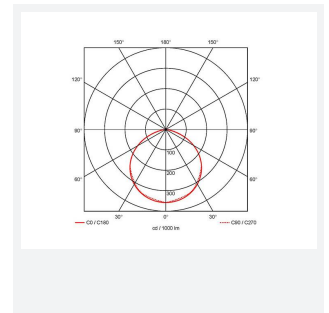

Z LED PLUS

Z LED PLUS 75W Daylight DALI Emergency
Code: AZLEDPLUS/1/DL/DD3/M3

Category	High/Low Bay
Application	Ancillary, Hospitality, Industrial, Retail
Specification	Performance

- Industry leading super high efficiency (200 lm/W minimum) robust LED low/high bay suitable for industrial, commercial and retail applications
- High specification IP65 and IK08 ratings
- Alternative installation options by means of drop rods, jack chain and catenary wire.
- Pre-wired with 3M of H05RN-F cable for ease and speed of installation
- Overall power consumptions reduced to offer traditional light output comparable to 100W, 150W and 200W but offering more accelerated energy savings
- Die-cast powder coated construction and heatsink for optimum thermals and performance
- Bracket accessories available for ceiling or wall mounting
- 1-10V dimmable as standard

GENERAL INFORMATION	
Wattage	75W
Lumens Delivered	15000lm
Lm/W	200lm/W
Beam Angle	110
CRI	70
CCT	4000K
Input	220-240V
Operating Temp	0°C - 50°C
SDCM	4
Product Weight without Packaging	2.17 kg

TECHNICAL INFORMATION	
Light Source	LED
Colour / Finish	Black
IP Rating	IP65
Class Protection	1
Internal / External	Internal / External
Surface / Recessed / Suspended	Ceiling, Suspended
Lumen Depreciation	L80 100,000h
Warranty (Years)	6
CE Mark	Yes
Diameter	265 mm