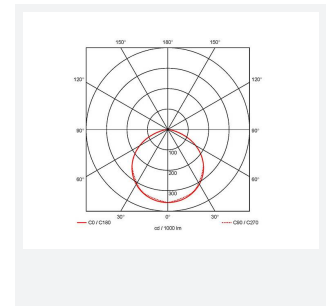

Z LED PLUS

Z LED PLUS 75W Cool White DALI Emergency
Code: AZLEDPLUS/1/DD3/M3

Category	High/Low Bay
Application	Ancillary, Hospitality, Industrial, Retail
Specification	Performance

- Industry leading super high efficiency (200 lm/W minimum) robust LED low/high bay suitable for industrial, commercial and retail applications
- High specification IP65 and IK08 ratings
- Alternative installation options by means of drop rods, jack chain and catenary wire.
- Pre-wired with 3M of H05RN-F cable for ease and speed of installation
- Overall power consumptions reduced to offer traditional light output comparable to 100W, 150W and 200W but offering more accelerated energy savings
- Die-cast powder coated construction and heatsink for optimum thermals and performance
- Bracket accessories available for ceiling or wall mounting
- 1-10V dimmable as standard

GENERAL INFORMATION

Wattage	75W
Lumens Delivered	15000lm
Lm/W	200lm/W
Beam Angle	110
CRI	70
CCT	4000K
Input	220-240V
Operating Temp	0°C - 50°C
SDCM	4
UGR	30

TECHNICAL INFORMATION

Light Source	LED
Colour / Finish	Black
IP Rating	IP65
Class Protection	1
Internal / External	Internal / External
Surface / Recessed / Suspended	Ceiling, Suspended
Lumen Depreciation	L80 100,000h
Warranty (Years)	6
CE Mark	Yes
Diameter	265 mm