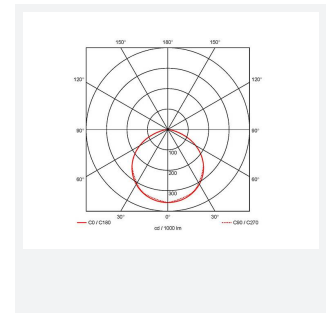

Z LED PLUS

Z LED PLUS 75W Cool White DALI Emergency
Code: AZLEDPLUS/1/DD3/M3

Category	High/Low Bay
Application	Ancillary, Hospitality, Industrial, Retail
Specification	Performance

PRODUCT FEATURES

- Industry leading super high efficiency (200 lm/W minimum) robust LED low/high bay suitable for industrial, commercial and retail applications
- High specification IP65 and IK08 ratings
- Alternative installation options by means of drop rods, jack chain and catenary wire.
- Pre-wired with 3M of H05RN-F cable for ease and speed of installation
- Overall power consumptions reduced to offer traditional light output comparable to 100W, 150W and 200W but offering more accelerated energy savings
- Die-cast powder coated construction and heatsink for optimum thermals and performance
- Bracket accessories available for ceiling or wall mounting
- 1-10V dimmable as standard

GENERAL INFORMATION	
Wattage	75W
Lumens Delivered	15000lm
Lm/W	200lm/W
Beam Angle	110
CRI	70
CCT	4000K
Input	220/240V
Operating Temp	0°C - 50°C
SDCM	4
UGR	30

TECHNICAL INFORMATION	
Light Source	LED
Colour / Finish	Black
IP Rating	IP65
Class Protection	1
Internal / External	Internal / External
Surface / Recessed / Suspended	Ceiling, Suspended
Lumen Depreciation	L80 100,000h
Warranty (Years)	6
CE Mark	Yes
Diameter	265 mm
Height	152 mm