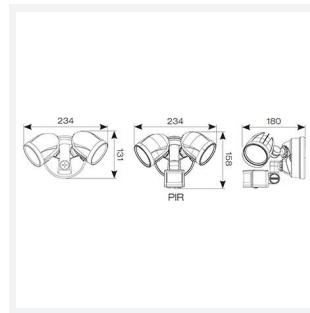

PRODUCT FEATURES

- Flexible, compact and economic aluminium LED twin head floodlight suitable for residential applications
- Selectable CCT between 3000K, 4000K and 6000K
- Non-dimmable
- Twin adjustable heads provide greater flexibility and coverage
- PIR versions complete with 8hr manual override facility

GENERAL INFORMATION	
Wattage	25W
Lumens Delivered	2600lm (4000K)
Lm/W	106lm/W (4000K)
Beam Angle	90
CRI	80
CCT	3000/4000/6000K
Input	220-240V
Operating Temp	-20°C - 45°C
SDCM	6
UGR	28
Product Weight without Packaging	0.88 kg

TECHNICAL INFORMATION	
Light Source	LED
Colour / Finish	White
IP Rating	IP65
Class Protection	1
Internal / External	Internal / External
Surface / Recessed / Suspended	Wall
Lumen Depreciation	L70 54,000h
Warranty (Years)	3
CE Mark	Yes
Height	131 mm