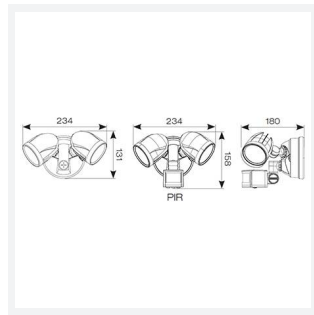

PRODUCT FEATURES

- Flexible, compact and economic aluminium LED twin head floodlight suitable for residential applications
- Selectable CCT between 3000K, 4000K and 6000K
- Non-dimmable
- Twin adjustable heads provide greater flexibility and coverage
- PIR versions complete with 8hr manual override facility

GENERAL INFORMATION	
Wattage	25W
Lumens Delivered	2600lm (4000K)
Lm/W	106lm/W (4000K)
Beam Angle	90
CRI	80
CCT	3000/4000/6000K
Input	220/240V
Operating Temp	-20°C - 45°C
SDCM	6
UGR	28
Product Weight without Packaging	0.88 kg

TECHNICAL INFORMATION	
Light Source	LED
Colour / Finish	White
IP Rating	IP65
Class Protection	1
Internal / External	Internal / External
Surface / Recessed / Suspended	Wall
Lumen Depreciation	L70 54,000h
Warranty (Years)	3
CE Mark	Yes
Height	131 mm