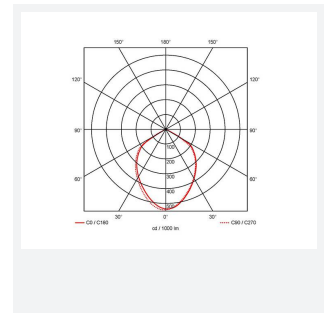

Zeker

Zeker CCT Security Light White
Code: AZEKER/WH

Category	Floodlights
Application	Ancillary, Commercial, Education, Healthcare, Hospitality, Industrial, Outdoor, Residential, Retail
Specification	Architectural

PRODUCT FEATURES

- Flexible, compact and economic aluminium LED twin head floodlight suitable for residential applications
- Selectable CCT between 3000K, 4000K and 6000K
- Non-dimmable
- Twin adjustable heads provide greater flexibility and coverage
- PIR versions complete with 8hr manual override facility

GENERAL INFORMATION	
Wattage	25W
Lumens Delivered	2600lm (4000K)
Lm/W	106lm/W (4000K)
Beam Angle	90
CRI	80
CCT	3000/4000/6000K
Input	220-240V
Operating Temp	-20°C - 45°C
SDCM	6
UGR	28
Product Weight without Packaging	0.88 kg

TECHNICAL INFORMATION	
Light Source	LED
Colour / Finish	White
IP Rating	IP65
Class Protection	1
Internal / External	Internal / External
Surface / Recessed / Suspended	Wall
Lumen Depreciation	L70 54,000h
Warranty (Years)	3
CE Mark	Yes
Height	131 mm