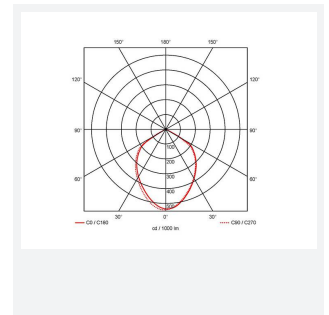

Zeker

Zeker CCT Security Light White
Code: AZEKER/WH

Category	Floodlights
Application	Ancillary, Commercial, Education, Healthcare, Hospitality, Industrial, Outdoor, Residential, Retail
Specification	Architectural

PRODUCT FEATURES

- Flexible, compact and economic aluminium LED twin head floodlight suitable for residential applications
- Selectable CCT between 3000K, 4000K and 6000K
- Non-dimmable
- Twin adjustable heads provide greater flexibility and coverage
- PIR versions complete with 8hr manual override facility

GENERAL INFORMATION	
Wattage	25W
Lumens Delivered	2600lm (4000K)
Lm/W	106lm/W (4000K)
Beam Angle	90
CRI	80
CCT	3000/4000/6000K
Input	220/240V
Operating Temp	-20°C - 45°C
SDCM	6
UGR	28
Product Weight without Packaging	0.88 kg

TECHNICAL INFORMATION	
Light Source	LED
Colour / Finish	White
IP Rating	IP65
Class Protection	1
Internal / External	Internal / External
Surface / Recessed / Suspended	Wall
Lumen Depreciation	L70 54,000h
Warranty (Years)	3
CE Mark	Yes
Height	131 mm