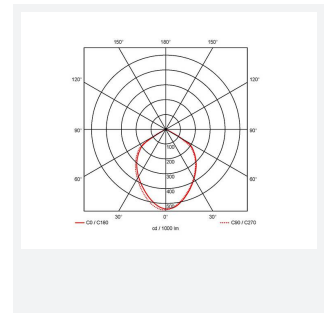

Zeker

Zeker CCT Security Light PIR White
Code: AZEKER/WH/PIR

Category	Floodlights
Application	Ancillary, Commercial, Education, Healthcare, Hospitality, Industrial, Outdoor, Residential, Retail
Specification	Architectural

PRODUCT FEATURES

- Flexible, compact and economic aluminium LED twin head floodlight suitable for residential applications
- Selectable CCT between 3000K, 4000K and 6000K
- Non-dimmable
- Twin adjustable heads provide greater flexibility and coverage
- PIR versions complete with 8hr manual override facility

GENERAL INFORMATION	
Wattage	25W
Lumens Delivered	2600lm (4000K)
Lm/W	106lm/W (4000K)
Beam Angle	90
CRI	80
CCT	3000/4000/6000K
Input	220-240V
Operating Temp	-20°C - 45°C
SDCM	6
Product Weight without Packaging	0.97 kg

TECHNICAL INFORMATION	
Light Source	LED
Colour / Finish	White
IP Rating	IP54
Class Protection	1
Internal / External	Internal / External
Surface / Recessed / Suspended	Wall
Lumen Depreciation	L70 54,000h
Warranty (Years)	3
CE Mark	Yes
Height	158 mm