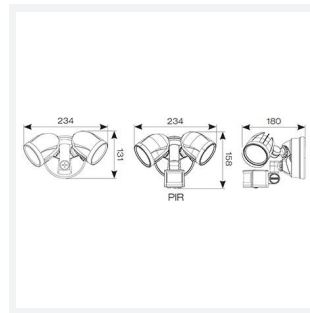

PRODUCT FEATURES

- Flexible, compact and economic aluminium LED twin head floodlight suitable for residential applications
- Selectable CCT between 3000K, 4000K and 6000K
- Non-dimmable
- Twin adjustable heads provide greater flexibility and coverage
- PIR versions complete with 8hr manual override facility

GENERAL INFORMATION	
Wattage	25W
Lumens Delivered	2600lm (4000K)
Lm/W	106lm/W (4000K)
Beam Angle	90
CRI	80
CCT	3000/4000/6000K
Input	220-240V
Operating Temp	-20°C - 45°C
SDCM	6
Product Weight without Packaging	0.97 kg

TECHNICAL INFORMATION	
Light Source	LED
Colour / Finish	White
IP Rating	IP54
Class Protection	1
Internal / External	Internal / External
Surface / Recessed / Suspended	Wall
Lumen Depreciation	L70 54,000h
Warranty (Years)	3
CE Mark	Yes
Height	158 mm