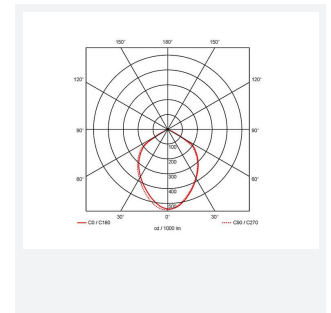

Zeker

Zeker CCT Security Light PIR White
Code: AZEKER/WH/PIR

Category	Floodlights
Application	Ancillary, Commercial, Education, Healthcare, Hospitality, Industrial, Outdoor, Residential, Retail
Specification	Architectural

PRODUCT FEATURES

- Flexible, compact and economic aluminium LED twin head floodlight suitable for residential applications
- Selectable CCT between 3000K, 4000K and 6000K
- Non-dimmable
- Twin adjustable heads provide greater flexibility and coverage
- PIR versions complete with 8hr manual override facility

GENERAL INFORMATION	
Wattage	25W
Lumens Delivered	2600lm (4000K)
Lm/W	106lm/W (4000K)
Beam Angle	90
CRI	80
CCT	3000/4000/6000K
Input	220-240V
Operating Temp	-20°C - 45°C
SDCM	6
Product Weight without Packaging	0.97 kg

TECHNICAL INFORMATION	
Light Source	LED
Colour / Finish	White
IP Rating	IP54
Class Protection	1
Internal / External	Internal / External
Surface / Recessed / Suspended	Wall
Lumen Depreciation	L70 54,000h
Warranty (Years)	3
CE Mark	Yes
Diameter	60 mm
Height	158 mm