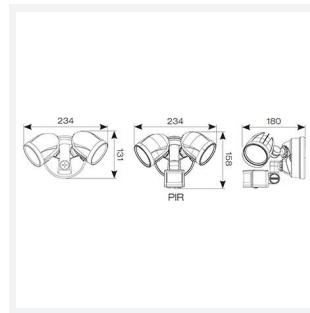

PRODUCT FEATURES

- Flexible, compact and economic aluminium LED twin head floodlight suitable for residential applications
- Selectable CCT between 3000K, 4000K and 6000K
- Non-dimmable
- Twin adjustable heads provide greater flexibility and coverage
- PIR versions complete with 8hr manual override facility

GENERAL INFORMATION	
Wattage	25W
Lumens Delivered	2600lm (4000K)
Lm/W	106lm/W (4000K)
Beam Angle	90
CRI	80
CCT	3000/4000/6000K
Input	220-240V
Operating Temp	-20°C - 45°C
SDCM	6
Product Weight without Packaging	0.97 kg

TECHNICAL INFORMATION	
Light Source	LED
Colour / Finish	White
IP Rating	IP54
Class Protection	1
Internal / External	Internal / External
Surface / Recessed / Suspended	Wall
Lumen Depreciation	L70 54,000h
Warranty (Years)	3
CE Mark	Yes
Diameter	60 mm
Height	158 mm