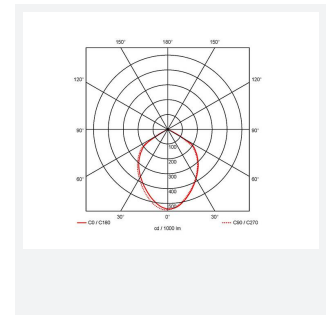

Zeker

Zeker CCT Security Light PIR White
Code: AZEKER/WH/PIR

Category	Floodlights
Application	Ancillary, Commercial, Education, Healthcare, Hospitality, Industrial, Outdoor, Residential, Retail
Specification	Architectural

PRODUCT FEATURES

- Flexible, compact and economic aluminium LED twin head floodlight suitable for residential applications
- Selectable CCT between 3000K, 4000K and 6000K
- Non-dimmable
- Twin adjustable heads provide greater flexibility and coverage
- PIR versions complete with 8hr manual override facility

GENERAL INFORMATION	
Wattage	25W
Lumens Delivered	2600lm (4000K)
Lm/W	106lm/W (4000K)
Beam Angle	90
CRI	80
CCT	3000/4000/6000K
Input	220/240V
Operating Temp	-20°C - 45°C
SDCM	6
Product Weight without Packaging	0.97 kg

TECHNICAL INFORMATION	
Light Source	LED
Colour / Finish	White
IP Rating	IP54
Class Protection	1
Internal / External	Internal / External
Surface / Recessed / Suspended	Wall
Lumen Depreciation	L70 54,000h
Warranty (Years)	3
CE Mark	Yes
Height	158 mm