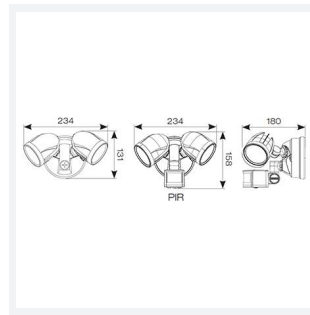

Zeker

Zeker CCT Security Light PIR White
Code: AZEKER/WH/PIR

Category	Floodlights
Application	Ancillary, Commercial, Education, Healthcare, Hospitality, Industrial, Outdoor, Residential, Retail
Specification	Architectural

PRODUCT FEATURES

- Flexible, compact and economic aluminium LED twin head floodlight suitable for residential applications
- Selectable CCT between 3000K, 4000K and 6000K
- Non-dimmable
- Twin adjustable heads provide greater flexibility and coverage
- PIR versions complete with 8hr manual override facility

GENERAL INFORMATION	
Wattage	25W
Lumens Delivered	2600lm (4000K)
Lm/W	106lm/W (4000K)
Beam Angle	90
CRI	80
CCT	3000/4000/6000K
Input	220/240V
Operating Temp	-20°C - 45°C
SDCM	6
Product Weight without Packaging	0.97 kg

TECHNICAL INFORMATION	
Light Source	LED
Colour / Finish	White
IP Rating	IP54
Class Protection	1
Internal / External	Internal / External
Surface / Recessed / Suspended	Wall
Lumen Depreciation	L70 54,000h
Warranty (Years)	3
CE Mark	Yes
Height	158 mm