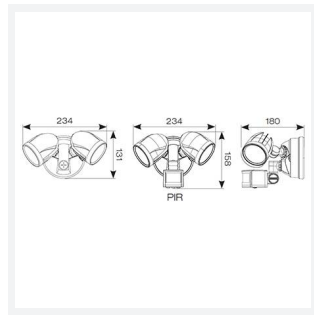

## PRODUCT FEATURES

- Flexible, compact and economic aluminium LED twin head floodlight suitable for residential applications
- Selectable CCT between 3000K, 4000K and 6000K
- Non-dimmable
- Twin adjustable heads provide greater flexibility and coverage
- PIR versions complete with 8hr manual override facility

GENERAL INFORMATION	
Wattage	25W
Lumens Delivered	2600lm (4000K)
Lm/W	106lm/W (4000K)
Beam Angle	90
CRI	80
CCT	3000/4000/6000K
Input	220-240V
Operating Temp	-20°C - 45°C
SDCM	6
UGR	30
Product Weight without Packaging	0.952 kg

TECHNICAL INFORMATION	
Light Source	LED
Colour / Finish	Black
IP Rating	IP65
Class Protection	1
Internal / External	Internal / External
Surface / Recessed / Suspended	Wall
Lumen Depreciation	L70 54,000h
Warranty (Years)	3
CE Mark	Yes
Diameter	60 mm
Height	131 mm