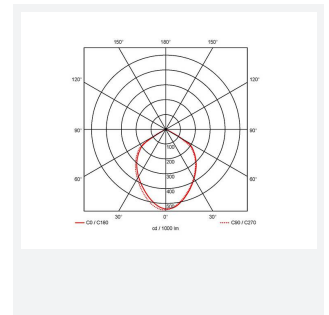

PRODUCT FEATURES

- Flexible, compact and economic aluminium LED twin head floodlight suitable for residential applications
- Selectable CCT between 3000K, 4000K and 6000K
- Non-dimmable
- Twin adjustable heads provide greater flexibility and coverage
- PIR versions complete with 8hr manual override facility

GENERAL INFORMATION	
Wattage	25W
Lumens Delivered	2600lm (4000K)
Lm/W	106lm/W (4000K)
Beam Angle	90
CRI	80
CCT	3000/4000/6000K
Input	220-240V
Operating Temp	-20°C - 45°C
SDCM	6
UGR	30
Product Weight without Packaging	0.952 kg

TECHNICAL INFORMATION	
Light Source	LED
Colour / Finish	Black
IP Rating	IP65
Class Protection	1
Internal / External	Internal / External
Surface / Recessed / Suspended	Wall
Lumen Depreciation	L70 54,000h
Warranty (Years)	3
CE Mark	Yes
Height	131 mm