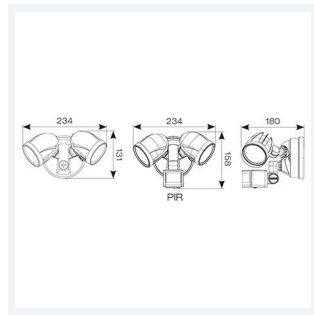

PRODUCT FEATURES

- Flexible, compact and economic aluminium LED twin head floodlight suitable for residential applications
- Selectable CCT between 3000K, 4000K and 6000K
- Non-dimmable
- Twin adjustable heads provide greater flexibility and coverage
- PIR versions complete with 8hr manual override facility

GENERAL INFORMATION	
Wattage	25W
Lumens Delivered	2600lm (4000K)
Lm/W	106lm/W (4000K)
Beam Angle	90
CRI	80
CCT	3000/4000/6000K
Input	220-240V
Operating Temp	-20°C - 45°C
SDCM	6
UGR	30
Product Weight without Packaging	0.952 kg

TECHNICAL INFORMATION	
Light Source	LED
Colour / Finish	Black
IP Rating	IP65
Class Protection	1
Internal / External	Internal / External
Surface / Recessed / Suspended	Wall
Lumen Depreciation	L70 54,000h
Warranty (Years)	3
CE Mark	Yes
Height	131 mm