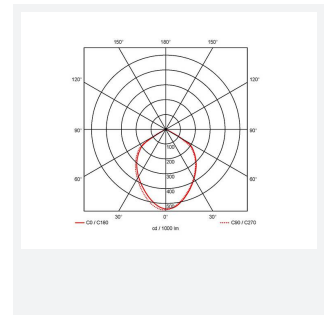

## PRODUCT FEATURES

- Flexible, compact and economic aluminium LED twin head floodlight suitable for residential applications
- Selectable CCT between 3000K, 4000K and 6000K
- Non-dimmable
- Twin adjustable heads provide greater flexibility and coverage
- PIR versions complete with 8hr manual override facility

GENERAL INFORMATION	
Wattage	25W
Lumens Delivered	2600lm (4000K)
Lm/W	106lm/W (4000K)
Beam Angle	90
CRI	80
CCT	3000/4000/6000K
Input	220-240V
Operating Temp	-20°C - 45°C
SDCM	6
UGR	30
Product Weight without Packaging	0.952 kg

TECHNICAL INFORMATION	
Light Source	LED
Colour / Finish	Black
IP Rating	IP65
Class Protection	1
Internal / External	Internal / External
Surface / Recessed / Suspended	Wall
Lumen Depreciation	L70 54,000h
Warranty (Years)	3
CE Mark	Yes
Diameter	60 mm
Height	131 mm