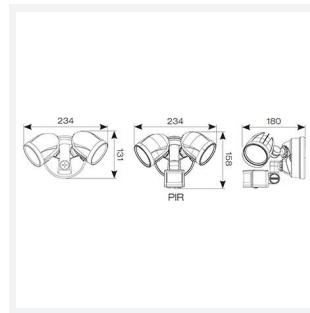

PRODUCT FEATURES

- Flexible, compact and economic aluminium LED twin head floodlight suitable for residential applications
- Selectable CCT between 3000K, 4000K and 6000K
- Non-dimmable
- Twin adjustable heads provide greater flexibility and coverage
- PIR versions complete with 8hr manual override facility

GENERAL INFORMATION	
Wattage	25W
Lumens Delivered	2600lm (4000K)
Lm/W	106lm/W (4000K)
Beam Angle	90
CRI	80
CCT	3000/4000/6000K
Input	220/240V
Operating Temp	-20°C - 45°C
SDCM	6
Product Weight without Packaging	0.952 kg

TECHNICAL INFORMATION	
Light Source	LED
Colour / Finish	Black
IP Rating	IP54
Class Protection	1
Internal / External	Internal / External
Surface / Recessed / Suspended	Wall
Lumen Depreciation	L70 54,000h
Warranty (Years)	3
CE Mark	Yes
Height	158 mm