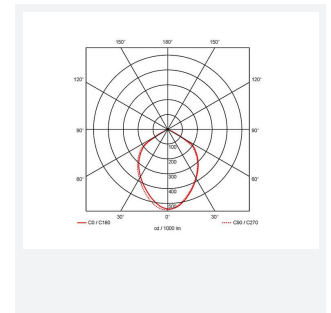

Zeker

Zeker CCT Security Light PIR Black
Code: AZEKER/BL/PIR

Category	Floodlights
Application	Ancillary, Commercial, Education, Healthcare, Hospitality, Industrial, Outdoor, Residential, Retail
Specification	Architectural

PRODUCT FEATURES

- Flexible, compact and economic aluminium LED twin head floodlight suitable for residential applications
- Selectable CCT between 3000K, 4000K and 6000K
- Non-dimmable
- Twin adjustable heads provide greater flexibility and coverage
- PIR versions complete with 8hr manual override facility

GENERAL INFORMATION	
Wattage	25W
Lumens Delivered	2600lm (4000K)
Lm/W	106lm/W (4000K)
Beam Angle	90
CRI	80
CCT	3000/4000/6000K
Input	220/240V
Operating Temp	-20°C - 45°C
SDCM	6
Product Weight without Packaging	0.952 kg

TECHNICAL INFORMATION	
Light Source	LED
Colour / Finish	Black
IP Rating	IP54
Class Protection	1
Internal / External	Internal / External
Surface / Recessed / Suspended	Wall
Lumen Depreciation	L70 54,000h
Warranty (Years)	3
CE Mark	Yes
Height	158 mm