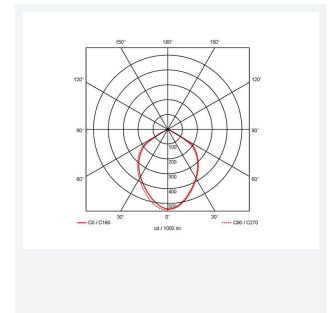

Zeker

Zeker CCT Security Light PIR Black
Code: AZEKER/BL/PIR

Category	Floodlights
Application	Ancillary, Commercial, Education, Healthcare, Hospitality, Industrial, Outdoor, Residential, Retail
Specification	Architectural

PRODUCT FEATURES

- Flexible, compact and economic aluminium LED twin head floodlight suitable for residential applications
- Selectable CCT between 3000K, 4000K and 6000K
- Non-dimmable
- Twin adjustable heads provide greater flexibility and coverage
- PIR versions complete with 8hr manual override facility

GENERAL INFORMATION	
Wattage	25W
Lumens Delivered	2600lm (4000K)
Lm/W	106lm/W (4000K)
Beam Angle	90
CRI	80
CCT	3000/4000/6000K
Input	220-240V
Operating Temp	-20°C - 45°C
SDCM	6
Product Weight without Packaging	0.952 kg

TECHNICAL INFORMATION	
Light Source	LED
Colour / Finish	Black
IP Rating	IP54
Class Protection	1
Internal / External	Internal / External
Surface / Recessed / Suspended	Wall
Lumen Depreciation	L70 54,000h
Warranty (Years)	3
CE Mark	Yes
Diameter	60 mm
Height	158 mm