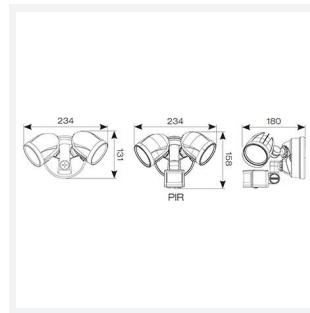

PRODUCT FEATURES

- Flexible, compact and economic aluminium LED twin head floodlight suitable for residential applications
- Selectable CCT between 3000K, 4000K and 6000K
- Non-dimmable
- Twin adjustable heads provide greater flexibility and coverage
- PIR versions complete with 8hr manual override facility

GENERAL INFORMATION	
Wattage	25W
Lumens Delivered	2600lm (4000K)
Lm/W	106lm/W (4000K)
Beam Angle	90
CRI	80
CCT	3000/4000/6000K
Input	220-240V
Operating Temp	-20°C - 45°C
SDCM	6
Product Weight without Packaging	0.952 kg

TECHNICAL INFORMATION	
Light Source	LED
Colour / Finish	Black
IP Rating	IP54
Class Protection	1
Internal / External	Internal / External
Surface / Recessed / Suspended	Wall
Lumen Depreciation	L70 54,000h
Warranty (Years)	3
CE Mark	Yes
Height	158 mm