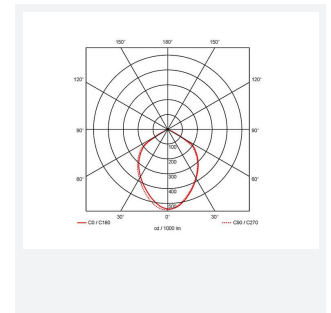

Zeker

Zeker CCT Security Light PIR Black
Code: AZEKER/BL/PIR

Category	Floodlights
Application	Ancillary, Commercial, Education, Healthcare, Hospitality, Industrial, Outdoor, Residential, Retail
Specification	Architectural

PRODUCT FEATURES

- Flexible, compact and economic aluminium LED twin head floodlight suitable for residential applications
- Selectable CCT between 3000K, 4000K and 6000K
- Non-dimmable
- Twin adjustable heads provide greater flexibility and coverage
- PIR versions complete with 8hr manual override facility

GENERAL INFORMATION	
Wattage	25W
Lumens Delivered	2600lm (4000K)
Lm/W	106lm/W (4000K)
Beam Angle	90
CRI	80
CCT	3000/4000/6000K
Input	220-240V
Operating Temp	-20°C - 45°C
SDCM	6
Product Weight without Packaging	0.952 kg

TECHNICAL INFORMATION	
Light Source	LED
Colour / Finish	Black
IP Rating	IP54
Class Protection	1
Internal / External	Internal / External
Surface / Recessed / Suspended	Wall
Lumen Depreciation	L70 54,000h
Warranty (Years)	3
CE Mark	Yes
Height	158 mm