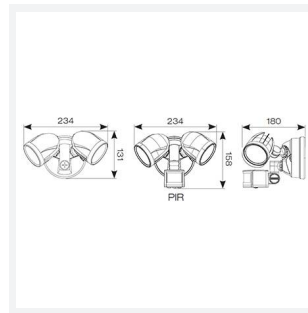

Zeker

Zeker CCT Security Light PIR Black
Code: AZEKER/BL/PIR

Category	Floodlights
Application	Ancillary, Commercial, Education, Healthcare, Hospitality, Industrial, Outdoor, Residential, Retail
Specification	Architectural

PRODUCT FEATURES

- Flexible, compact and economic aluminium LED twin head floodlight suitable for residential applications
- Selectable CCT between 3000K, 4000K and 6000K
- Non-dimmable
- Twin adjustable heads provide greater flexibility and coverage
- PIR versions complete with 8hr manual override facility

GENERAL INFORMATION	
Wattage	25W
Lumens Delivered	2600lm (4000K)
Lm/W	106lm/W (4000K)
Beam Angle	90
CRI	80
CCT	3000/4000/6000K
Input	220-240V
Operating Temp	-20°C - 45°C
SDCM	6
Product Weight without Packaging	0.952 kg

TECHNICAL INFORMATION	
Light Source	LED
Colour / Finish	Black
IP Rating	IP54
Class Protection	1
Internal / External	Internal / External
Surface / Recessed / Suspended	Wall
Lumen Depreciation	L70 54,000h
Warranty (Years)	3
CE Mark	Yes
Diameter	60 mm
Height	158 mm