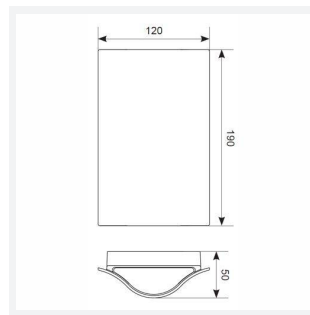

Zart

Zart Cool White Graphite
Code: AZATLED

Category	Wall Lights
Application	Hospitality, Outdoor, Residential, Retail
Specification	Architectural

- Bi-directional LED wall light suitable for residential and hospitality applications
- 105° beam angle
- Die-cast aluminium construction with graphite paint finish
- Non-Dimmable

GENERAL INFORMATION	
Wattage	12W
Lumens Delivered	490lm
Lm/W	41lm/W
Beam Angle	60
CRI	80
CCT	4000K
Input	220-240V
Operating Temp	-20°C - 50°C
SDCM	5
Product Weight without Packaging	0.625 kg

TECHNICAL INFORMATION	
Light Source	LED
Colour / Finish	Graphite
IP Rating	IP54
Class Protection	1
Internal / External	Internal / External
Surface / Recessed / Suspended	Wall
Lumen Depreciation	L80 50,000h
Warranty (Years)	3
CE Mark	Yes
Height	190 mm