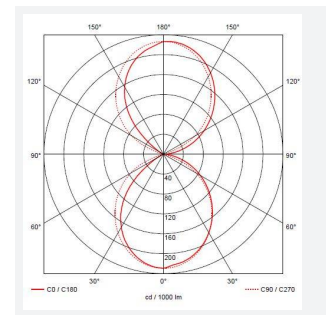

Zart

Zart Cool White Graphite
Code: AZATLED

Category	Wall Lights
Application	Hospitality, Outdoor, Residential, Retail
Specification	Architectural

- Bi-directional LED wall light suitable for residential and hospitality applications
- 105° beam angle
- Die-cast aluminium construction with graphite paint finish
- Non-Dimmable

GENERAL INFORMATION	
Wattage	12W
Lumens Delivered	490lm
Lm/W	41lm/W
Beam Angle	60
CRI	80
CCT	4000K
Input	220-240V
Operating Temp	-20°C - 50°C
SDCM	5
Product Weight without Packaging	0.625 kg

TECHNICAL INFORMATION	
Light Source	LED
Colour / Finish	Graphite
IP Rating	IP54
Class Protection	1
Internal / External	Internal / External
Surface / Recessed / Suspended	Wall
Lumen Depreciation	L80 50,000h
Warranty (Years)	3
CE Mark	Yes
Height	190 mm