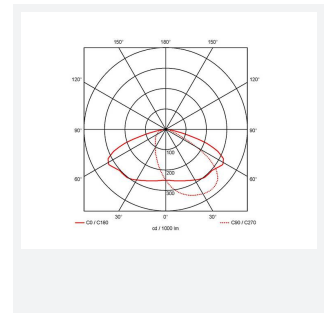

PRODUCT FEATURES

- Modern, robust die-cast aluminium low glare wall pack suitable for commercial and industrial applications
- Reduced light pollution with 0% upward light distribution, helps with compliance with Dark Skies recommendations, helps with compliance with Dark Skies recommendations
- High efficiency up to 120 Lm/W
- Multiple conduit entry and BESA fixing points
- Advanced lens technology offers wide distribution for optimum spacing and uniformity; whilst ensuring minimal uplight and light pollution
- Power selectable; offering a choice of 3 outputs, in one luminaire
- Electrostatic paint finish for enhanced corrosion resistance
- 20mm East and West side entry for surface conduit and through-wire

GENERAL INFORMATION	
Wattage	18/20/30W
Lumens Delivered	2200/2400/3600lm (4000K)
Lm/W	120lm/W (4000K)
Beam Angle	70/140
CRI	82
CCT	3000/4000K
Input	220/240V
Operating Temp	-20°C - 45°C
SDCM	5
Product Weight without Packaging	2.845 kg

TECHNICAL INFORMATION	
Light Source	LED
Colour / Finish	Silver Grey
IP Rating	IP65
Class Protection	1
Internal / External	External
Surface / Recessed / Suspended	Pole, Wall
Lumen Depreciation	L80 84,000h
Warranty (Years)	5
CE Mark	Yes
Height	217 mm