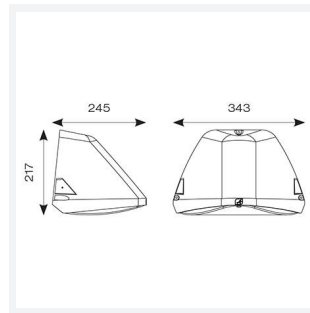

PRODUCT FEATURES

- Modern, robust die-cast aluminium low glare wall pack suitable for commercial and industrial applications
- Reduced light pollution with 0% upward light distribution, helps with compliance with Dark Skies recommendations, helps with compliance with Dark Skies recommendations
- High efficiency up to 120 Lm/W
- Multiple conduit entry and BESA fixing points
- Advanced lens technology offers wide distribution for optimum spacing and uniformity; whilst ensuring minimal uplight and light pollution
- Power selectable; offering a choice of 3 outputs, in one luminaire
- Electrostatic paint finish for enhanced corrosion resistance
- 20mm East and West side entry for surface conduit and through-wire

GENERAL INFORMATION	
Wattage	18/20/30W
Lumens Delivered	2200/2400/3600lm (4000K)
Lm/W	120lm/W (4000K)
Beam Angle	70/140
CRI	82
CCT	3000/4000K
Input	220/240V
Operating Temp	-20°C - 45°C
SDCM	5
Product Weight without Packaging	2.845 kg

TECHNICAL INFORMATION	
Light Source	LED
Colour / Finish	Silver Grey
IP Rating	IP65
Class Protection	1
Internal / External	External
Surface / Recessed / Suspended	Pole, Wall
Lumen Depreciation	L80 84,000h
Warranty (Years)	5
CE Mark	Yes
Height	217 mm