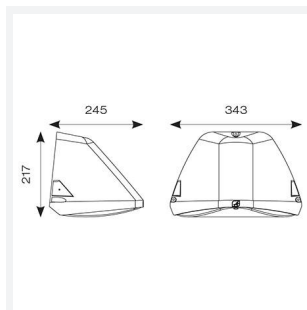

Wolf

Wolf CCT Multi Wattage Wallpack Self-Test Code: AWOLF/SG/SM3/PC

Category	Bulkheads
Application	Ancillary, Commercial, Healthcare, Hospitality, Industrial, Outdoor, Retail
Specification	Performance

PRODUCT FEATURES

GENERAL INFORMATION	
Wattage	18/20/30W
Lumens Delivered	2200/2400/3600lm (4000K)
Lm/W	120lm/W (4000K)
Beam Angle	70/140
CRI	82
CCT	3000/4000K
Input	220-240V
Operating Temp	0°C - 40°C
SDCM	5
Product Weight without Packaging	3.31 kg

TECHNICAL INFORMATION	
Light Source	LED
Colour / Finish	Silver Grey
IP Rating	IP65
Class Protection	1
Internal / External	External
Surface / Recessed / Suspended	Pole, Wall
Lumen Depreciation	L80 84,000h
Warranty (Years)	5
CE Mark	Yes
Height	217 mm