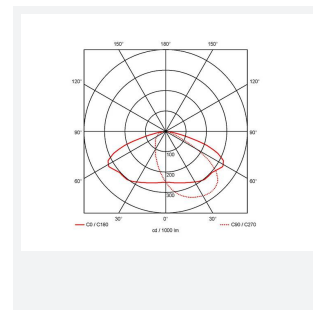

PRODUCT FEATURES

- Modern, robust die-cast aluminium low glare wall pack suitable for commercial and industrial applications
- Reduced light pollution with 0% upward light distribution, helps with compliance with Dark Skies recommendations, helps with compliance with Dark Skies recommendations
- High efficiency up to 120 Lm/W
- Multiple conduit entry and BESA fixing points
- Advanced lens technology offers wide distribution for optimum spacing and uniformity; whilst ensuring minimal uplight and light pollution
- Power selectable; offering a choice of 3 outputs, in one luminaire
- Electrostatic paint finish for enhanced corrosion resistance
- 20mm East and West side entry for surface conduit and through-wire

GENERAL INFORMATION	
Wattage	18/20/30W
Lumens Delivered	2200/2400/3600lm (4000K)
Lm/W	120lm/W (4000K)
Beam Angle	70/140
CRI	82
CCT	3000/4000K
Input	220-240V
Operating Temp	0°C - 40°C
SDCM	5
Product Weight without Packaging	3.31 kg

TECHNICAL INFORMATION	
Light Source	LED
Colour / Finish	Silver Grey
IP Rating	IP65
Class Protection	1
Internal / External	External
Surface / Recessed / Suspended	Pole, Wall
Lumen Depreciation	L80 84,000h
Warranty (Years)	5
CE Mark	Yes
Height	217 mm