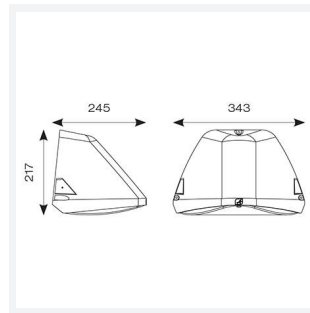

Wolf

Wolf CCT Multi Wattage Wallpack OCTO Smart Code: AWOLF/SG/OCTO

Category	Bulkheads
Application	Ancillary, Commercial, Healthcare, Hospitality, Industrial, Outdoor, Retail
Specification	Performance

PRODUCT FEATURES

- Modern, robust die-cast aluminium low glare wall pack suitable for commercial and industrial applications
- Reduced light pollution with 0% upward light distribution, helps with compliance with Dark Skies recommendations, helps with compliance with Dark Skies recommendations
- High efficiency up to 120 Lm/W
- Multiple conduit entry and BESA fixing points
- Advanced lens technology offers wide distribution for optimum spacing and uniformity; whilst ensuring minimal uplight and light pollution
- Power selectable; offering a choice of 3 outputs, in one luminaire
- Electrostatic paint finish for enhanced corrosion resistance
- 20mm East and West side entry for surface conduit and through-wire

GENERAL INFORMATION	
Wattage	18/20/30W
Lumens Delivered	2200/2400/3600lm (4000K)
Lm/W	120lm/W (4000K)
Beam Angle	70/140
CRI	82
CCT	3000/4000K
Input	220-240V
Operating Temp	-20°C - 45°C
SDCM	5
Product Weight without Packaging	3.088 kg

TECHNICAL INFORMATION	
Light Source	LED
Colour / Finish	Silver Grey
IP Rating	IP65
Class Protection	1
Internal / External	External
Surface / Recessed / Suspended	Pole, Wall
Lumen Depreciation	L80 84,000h
Warranty (Years)	5
CE Mark	Yes
Height	217 mm