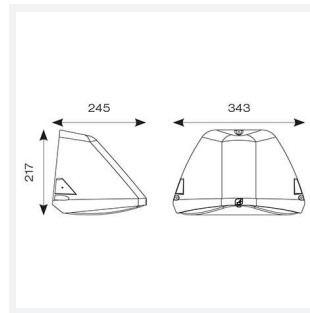

PRODUCT FEATURES

- Modern, robust die-cast aluminium low glare wall pack suitable for commercial and industrial applications
- Reduced light pollution with 0% upward light distribution, helps with compliance with Dark Skies recommendations, helps with compliance with Dark Skies recommendations
- High efficiency up to 120 Lm/W
- Multiple conduit entry and BESA fixing points
- Advanced lens technology offers wide distribution for optimum spacing and uniformity; whilst ensuring minimal uplight and light pollution
- Power selectable; offering a choice of 3 outputs, in one luminaire
- Electrostatic paint finish for enhanced corrosion resistance
- 20mm East and West side entry for surface conduit and through-wire

GENERAL INFORMATION	
Wattage	30W
Lumens Delivered	2200lm / 2400lm / 3600lm (4000K)
Lm/W	120lm/W (4000K)
Beam Angle	70/140
CRI	82
CCT	3000/4000K
Input	220-240V
Operating Temp	-20°C - 40°C
SDCM	5
Product Weight without Packaging	3.088 kg

TECHNICAL INFORMATION	
Light Source	LED
Colour / Finish	Silver Grey
IP Rating	IP65
Class Protection	1
Internal / External	External
Surface / Recessed / Suspended	Pole, Wall
Lumen Depreciation	L80 84,000h
Warranty (Years)	5
CE Mark	Yes
Height	220 mm