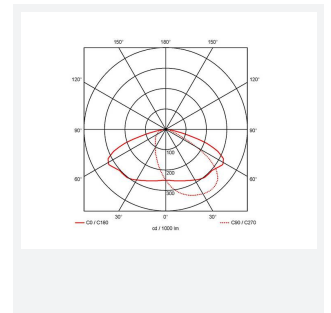

PRODUCT FEATURES

- Modern, robust die-cast aluminium low glare wall pack suitable for commercial and industrial applications
- Reduced light pollution with 0% upward light distribution, helps with compliance with Dark Skies recommendations, helps with compliance with Dark Skies recommendations
- High efficiency up to 120 Lm/W
- Multiple conduit entry and BESA fixing points
- Advanced lens technology offers wide distribution for optimum spacing and uniformity; whilst ensuring minimal uplight and light pollution
- Power selectable; offering a choice of 3 outputs, in one luminaire
- Electrostatic paint finish for enhanced corrosion resistance
- 20mm East and West side entry for surface conduit and through-wire

GENERAL INFORMATION	
Wattage	18/20/30W
Lumens Delivered	2200/2400/3600lm (4000K)
Lm/W	120lm/W (4000K)
Beam Angle	70/140
CRI	82
CCT	3000/4000K
Input	220-240V
Operating Temp	-20°C - 45°C
SDCM	5
Product Weight without Packaging	3.088 kg

TECHNICAL INFORMATION	
Light Source	LED
Colour / Finish	Silver Grey
IP Rating	IP65
Class Protection	1
Internal / External	External
Surface / Recessed / Suspended	Pole, Wall
Lumen Depreciation	L80 84,000h
Warranty (Years)	5
CE Mark	Yes
Height	217 mm