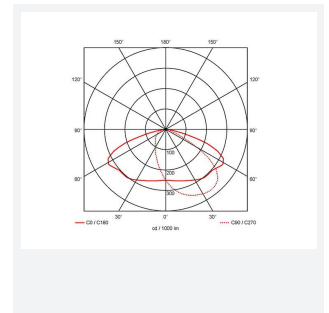

PRODUCT FEATURES

- Modern, robust die-cast aluminium low glare wall pack suitable for commercial and industrial applications
- Reduced light pollution with 0% upward light distribution, helps with compliance with Dark Skies recommendations, helps with compliance with Dark Skies recommendations
- High efficiency up to 120 Lm/W
- Multiple conduit entry and BESA fixing points
- Advanced lens technology offers wide distribution for optimum spacing and uniformity; whilst ensuring minimal uplight and light pollution
- Power selectable; offering a choice of 3 outputs, in one luminaire
- Electrostatic paint finish for enhanced corrosion resistance
- 20mm East and West side entry for surface conduit and through-wire

GENERAL INFORMATION	
Wattage	30W
Lumens Delivered	2200lm / 2400lm / 3600lm (4000K)
Lm/W	120lm/W (4000K)
Beam Angle	70/140
CRI	82
CCT	3000/4000K
Input	220-240V
Operating Temp	-20°C - 40°C
SDCM	5
Product Weight without Packaging	3.088 kg

TECHNICAL INFORMATION	
Light Source	LED
Colour / Finish	Silver Grey
IP Rating	IP65
Class Protection	1
Internal / External	External
Surface / Recessed / Suspended	Pole, Wall
Lumen Depreciation	L80 84,000h
Warranty (Years)	5
CE Mark	Yes
Height	220 mm