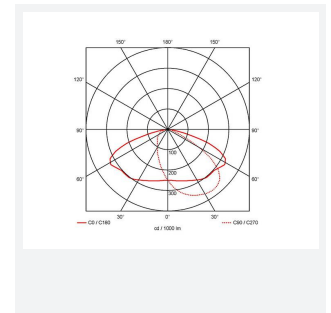

Wolf

Wolf CCT Multi Wattage Wallpack OCTO Smart Code: AWOLF/SG/OCTO/SM3

Category	Bulkheads
Application	Ancillary, Commercial, Healthcare, Hospitality, Industrial, Outdoor, Retail
Specification	Performance

PRODUCT FEATURES

- Modern, robust die-cast aluminium low glare wall pack suitable for commercial and industrial applications
- Reduced light pollution with 0% upward light distribution, helps with compliance with Dark Skies recommendations, helps with compliance with Dark Skies recommendations
- High efficiency up to 120 Lm/W
- Multiple conduit entry and BESA fixing points
- Advanced lens technology offers wide distribution for optimum spacing and uniformity; whilst ensuring minimal uplight and light pollution
- Power selectable; offering a choice of 3 outputs, in one luminaire
- Electrostatic paint finish for enhanced corrosion resistance
- 20mm East and West side entry for surface conduit and through-wire

GENERAL INFORMATION	
Wattage	30W
Lumens Delivered	2200lm / 2400lm / 3600lm (4000K)
Lm/W	120lm/W (4000K)
Beam Angle	70/140
CRI	82
CCT	3000/4000K
Input	220-240V
Operating Temp	0°C - 40°C
SDCM	5

TECHNICAL INFORMATION	
Light Source	LED
Colour / Finish	Silver Grey
IP Rating	IP65
Class Protection	1
Internal / External	External
Surface / Recessed / Suspended	Pole, Wall
Lumen Depreciation	L80 84,000h
Warranty (Years)	5
CE Mark	Yes
Height	220 mm