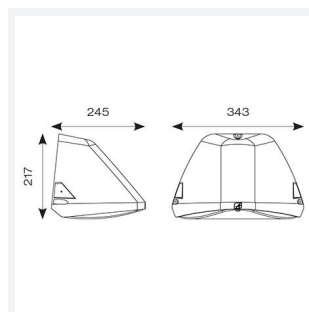

PRODUCT FEATURES

- Modern, robust die-cast aluminium low glare wall pack suitable for commercial and industrial applications
- Reduced light pollution with 0% upward light distribution, helps with compliance with Dark Skies recommendations, helps with compliance with Dark Skies recommendations
- High efficiency up to 120 Lm/W
- Multiple conduit entry and BESA fixing points
- Advanced lens technology offers wide distribution for optimum spacing and uniformity; whilst ensuring minimal uplight and light pollution
- Power selectable; offering a choice of 3 outputs, in one luminaire
- Electrostatic paint finish for enhanced corrosion resistance
- 20mm East and West side entry for surface conduit and through-wire

GENERAL INFORMATION	
Wattage	18/20/30W
Lumens Delivered	2200/2400/3600lm (4000K)
Lm/W	120lm/W (4000K)
Beam Angle	70/140
CRI	82
CCT	3000/4000K
Input	220-240V
Operating Temp	0°C - 40°C
SDCM	5

TECHNICAL INFORMATION	
Light Source	LED
Colour / Finish	Silver Grey
IP Rating	IP65
Class Protection	1
Internal / External	External
Surface / Recessed / Suspended	Pole, Wall
Lumen Depreciation	L80 84,000h
Warranty (Years)	5
CE Mark	Yes
Height	217 mm