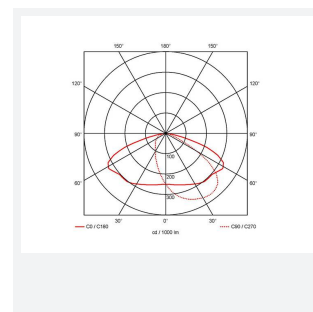

PRODUCT FEATURES

- Modern, robust die-cast aluminium low glare wall pack suitable for commercial and industrial applications
- Reduced light pollution with 0% upward light distribution, helps with compliance with Dark Skies recommendations, helps with compliance with Dark Skies recommendations
- High efficiency up to 120 Lm/W
- Multiple conduit entry and BESA fixing points
- Advanced lens technology offers wide distribution for optimum spacing and uniformity; whilst ensuring minimal uplight and light pollution
- Power selectable; offering a choice of 3 outputs, in one luminaire
- Electrostatic paint finish for enhanced corrosion resistance
- 20mm East and West side entry for surface conduit and through-wire

GENERAL INFORMATION	
Wattage	18/20/30W
Lumens Delivered	2200/2400/3600lm (4000K)
Lm/W	120lm/W (4000K)
Beam Angle	70/140
CRI	82
CCT	3000/4000K
Input	220-240V
Operating Temp	0°C - 40°C
SDCM	5

TECHNICAL INFORMATION	
Light Source	LED
Colour / Finish	Silver Grey
IP Rating	IP65
Class Protection	1
Internal / External	External
Surface / Recessed / Suspended	Pole, Wall
Lumen Depreciation	L80 84,000h
Warranty (Years)	5
CE Mark	Yes
Height	217 mm