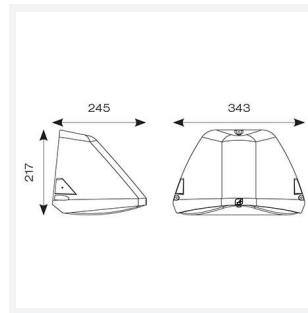

PRODUCT FEATURES

- Modern, robust die-cast aluminium low glare wall pack suitable for commercial and industrial applications
- Reduced light pollution with 0% upward light distribution, helps with compliance with Dark Skies recommendations, helps with compliance with Dark Skies recommendations
- High efficiency up to 120 Lm/W
- Multiple conduit entry and BESA fixing points
- Advanced lens technology offers wide distribution for optimum spacing and uniformity; whilst ensuring minimal uplight and light pollution
- Power selectable; offering a choice of 3 outputs, in one luminaire
- Electrostatic paint finish for enhanced corrosion resistance
- 20mm East and West side entry for surface conduit and through-wire

GENERAL INFORMATION	
Wattage	18/20/30W
Lumens Delivered	2200/2400/3600lm (4000K)
Lm/W	120lm/W (4000K)
Beam Angle	70/140
CRI	82
CCT	3000/4000K
Input	220/240V
Operating Temp	0°C - 40°C
SDCM	5

TECHNICAL INFORMATION	
Light Source	LED
Colour / Finish	Silver Grey
IP Rating	IP65
Class Protection	1
Internal / External	External
Surface / Recessed / Suspended	Pole, Wall
Lumen Depreciation	L80 84,000h
Warranty (Years)	5
CE Mark	Yes
Height	217 mm