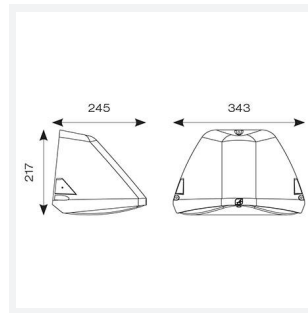

Wolf

Wolf CCT Multi Wattage Wallpack OCTO Smart Code: AWOLF/SG/OCTO/SM3

Category	Bulkheads
Application	Ancillary, Commercial, Healthcare, Hospitality, Industrial, Outdoor, Retail
Specification	Performance

PRODUCT FEATURES

- Modern, robust die-cast aluminium low glare wall pack suitable for commercial and industrial applications
- Reduced light pollution with 0% upward light distribution, helps with compliance with Dark Skies recommendations, helps with compliance with Dark Skies recommendations
- High efficiency up to 120 Lm/W
- Multiple conduit entry and BESA fixing points
- Advanced lens technology offers wide distribution for optimum spacing and uniformity; whilst ensuring minimal uplight and light pollution
- Power selectable; offering a choice of 3 outputs, in one luminaire
- Electrostatic paint finish for enhanced corrosion resistance
- 20mm East and West side entry for surface conduit and through-wire

GENERAL INFORMATION	
Wattage	30W
Lumens Delivered	2200lm / 2400lm / 3600lm (4000K)
Lm/W	120lm/W (4000K)
Beam Angle	70/140
CRI	82
CCT	3000/4000K
Input	220-240V
Operating Temp	0°C - 40°C
SDCM	5

TECHNICAL INFORMATION	
Light Source	LED
Colour / Finish	Silver Grey
IP Rating	IP65
Class Protection	1
Internal / External	External
Surface / Recessed / Suspended	Pole, Wall
Lumen Depreciation	L80 84,000h
Warranty (Years)	5
CE Mark	Yes
Height	220 mm