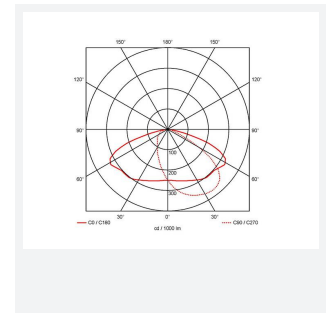

PRODUCT FEATURES

- Modern, robust die-cast aluminium low glare wall pack suitable for commercial and industrial applications
- Reduced light pollution with 0% upward light distribution, helps with compliance with Dark Skies recommendations, helps with compliance with Dark Skies recommendations
- High efficiency up to 120 Lm/W
- Multiple conduit entry and BESA fixing points
- Advanced lens technology offers wide distribution for optimum spacing and uniformity; whilst ensuring minimal uplight and light pollution
- Power selectable; offering a choice of 3 outputs, in one luminaire
- Electrostatic paint finish for enhanced corrosion resistance
- 20mm East and West side entry for surface conduit and through-wire

GENERAL INFORMATION	
Wattage	18/20/30W
Lumens Delivered	2200/2400/3600lm (4000K)
Lm/W	120lm/W (4000K)
Beam Angle	70/140
CRI	82
CCT	3000/4000K
Input	220/240V
Operating Temp	0°C - 40°C
SDCM	5
Product Weight without Packaging	3.188 kg

TECHNICAL INFORMATION	
Light Source	LED
Colour / Finish	Silver Grey
IP Rating	IP65
Class Protection	1
Internal / External	External
Surface / Recessed / Suspended	Pole, Wall
Lumen Depreciation	L80 84,000h
Warranty (Years)	5
CE Mark	Yes
Height	217 mm