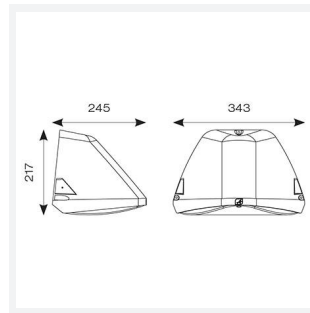

PRODUCT FEATURES

- Modern, robust die-cast aluminium low glare wall pack suitable for commercial and industrial applications
- Reduced light pollution with 0% upward light distribution, helps with compliance with Dark Skies recommendations, helps with compliance with Dark Skies recommendations
- High efficiency up to 120 Lm/W
- Multiple conduit entry and BESA fixing points
- Advanced lens technology offers wide distribution for optimum spacing and uniformity; whilst ensuring minimal uplight and light pollution
- Power selectable; offering a choice of 3 outputs, in one luminaire
- Electrostatic paint finish for enhanced corrosion resistance
- 20mm East and West side entry for surface conduit and through-wire

GENERAL INFORMATION

Wattage	30W
Lumens Delivered	2200lm / 2400lm / 3600lm (4000K)
Lm/W	120lm/W (4000K)
Beam Angle	70/140
CRI	82
CCT	3000/4000K
Input	220-240V
Operating Temp	0°C - 40°C
SDCM	5
Product Weight without Packaging	3.188 kg

TECHNICAL INFORMATION

Light Source	LED
Colour / Finish	Silver Grey
IP Rating	IP65
Class Protection	1
Internal / External	External
Surface / Recessed / Suspended	Pole, Wall
Lumen Depreciation	L80 84,000h
Warranty (Years)	5
CE Mark	Yes
Height	220 mm