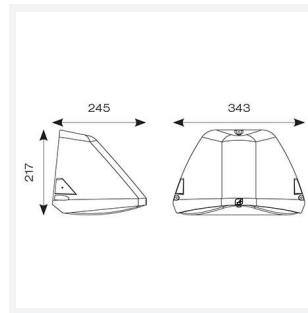

PRODUCT FEATURES

- Modern, robust die-cast aluminium low glare wall pack suitable for commercial and industrial applications
- Reduced light pollution with 0% upward light distribution, helps with compliance with Dark Skies recommendations, helps with compliance with Dark Skies recommendations
- High efficiency up to 120 Lm/W
- Multiple conduit entry and BESA fixing points
- Advanced lens technology offers wide distribution for optimum spacing and uniformity; whilst ensuring minimal uplight and light pollution
- Power selectable; offering a choice of 3 outputs, in one luminaire
- Electrostatic paint finish for enhanced corrosion resistance
- 20mm East and West side entry for surface conduit and through-wire

GENERAL INFORMATION	
Wattage	18/20/30W
Lumens Delivered	2200/2400/3600lm (4000K)
Lm/W	120lm/W (4000K)
Beam Angle	70/140
CRI	82
CCT	3000/4000K
Input	220/240V
Operating Temp	0°C - 40°C
SDCM	5
Product Weight without Packaging	3.188 kg

TECHNICAL INFORMATION	
Light Source	LED
Colour / Finish	Silver Grey
IP Rating	IP65
Class Protection	1
Internal / External	External
Surface / Recessed / Suspended	Pole, Wall
Lumen Depreciation	L80 84,000h
Warranty (Years)	5
CE Mark	Yes
Height	217 mm