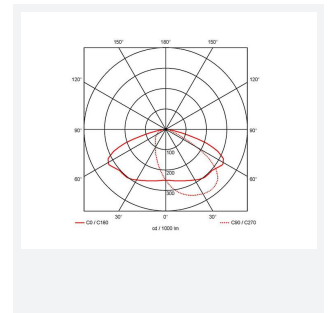

PRODUCT FEATURES

- Modern, robust die-cast aluminium low glare wall pack suitable for commercial and industrial applications
- Reduced light pollution with 0% upward light distribution, helps with compliance with Dark Skies recommendations, helps with compliance with Dark Skies recommendations
- High efficiency up to 120 Lm/W
- Multiple conduit entry and BESA fixing points
- Advanced lens technology offers wide distribution for optimum spacing and uniformity; whilst ensuring minimal uplight and light pollution
- Power selectable; offering a choice of 3 outputs, in one luminaire
- Electrostatic paint finish for enhanced corrosion resistance
- 20mm East and West side entry for surface conduit and through-wire

GENERAL INFORMATION

Wattage	30W
Lumens Delivered	2200lm / 2400lm / 3600lm (4000K)
Lm/W	120lm/W (4000K)
Beam Angle	70/140
CRI	82
CCT	3000/4000K
Input	220-240V
Operating Temp	0°C - 40°C
SDCM	5
Product Weight without Packaging	3.188 kg

TECHNICAL INFORMATION

Light Source	LED
Colour / Finish	Silver Grey
IP Rating	IP65
Class Protection	1
Internal / External	External
Surface / Recessed / Suspended	Pole, Wall
Lumen Depreciation	L80 84,000h
Warranty (Years)	5
CE Mark	Yes
Height	220 mm