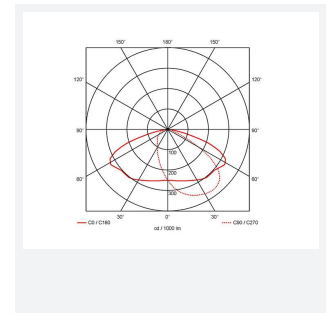

PRODUCT FEATURES

- Modern, robust die-cast aluminium low glare wall pack suitable for commercial and industrial applications
- Reduced light pollution with 0% upward light distribution, helps with compliance with Dark Skies recommendations, helps with compliance with Dark Skies recommendations
- High efficiency up to 120 Lm/W
- Multiple conduit entry and BESA fixing points
- Advanced lens technology offers wide distribution for optimum spacing and uniformity; whilst ensuring minimal uplight and light pollution
- Power selectable; offering a choice of 3 outputs, in one luminaire
- Electrostatic paint finish for enhanced corrosion resistance
- 20mm East and West side entry for surface conduit and through-wire

GENERAL INFORMATION	
Wattage	18/20/30W
Lumens Delivered	2200/2400/3600lm (4000K)
Lm/W	120lm/W (4000K)
Beam Angle	70/140
CRI	82
CCT	3000/4000K
Input	220-240V
Operating Temp	0°C - 40°C
SDCM	5

TECHNICAL INFORMATION	
Light Source	LED
Colour / Finish	Silver Grey
IP Rating	IP65
Class Protection	1
Internal / External	External
Surface / Recessed / Suspended	Pole, Wall
Lumen Depreciation	L80 84,000h
Warranty (Years)	5
CE Mark	Yes
Height	217 mm