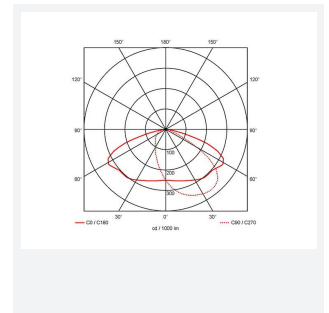

PRODUCT FEATURES

- Modern, robust die-cast aluminium low glare wall pack suitable for commercial and industrial applications
- Reduced light pollution with 0% upward light distribution, helps with compliance with Dark Skies recommendations, helps with compliance with Dark Skies recommendations
- High efficiency up to 120 Lm/W
- Multiple conduit entry and BESA fixing points
- Advanced lens technology offers wide distribution for optimum spacing and uniformity; whilst ensuring minimal uplight and light pollution
- Power selectable; offering a choice of 3 outputs, in one luminaire
- Electrostatic paint finish for enhanced corrosion resistance
- 20mm East and West side entry for surface conduit and through-wire

GENERAL INFORMATION	
Wattage	18/20/30W
Lumens Delivered	2200/2400/3600lm (4000K)
Lm/W	120lm/W (4000K)
Beam Angle	70/140
CRI	82
CCT	3000/4000K
Input	220/240V
Operating Temp	0°C - 40°C
SDCM	5

TECHNICAL INFORMATION	
Light Source	LED
Colour / Finish	Silver Grey
IP Rating	IP65
Class Protection	1
Internal / External	External
Surface / Recessed / Suspended	Pole, Wall
Lumen Depreciation	L80 84,000h
Warranty (Years)	5
CE Mark	Yes
Height	217 mm