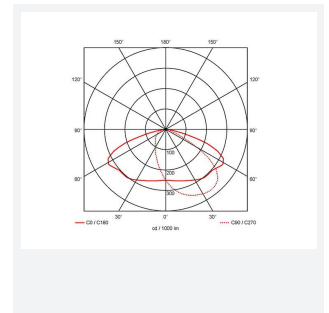

PRODUCT FEATURES

- Modern, robust die-cast aluminium low glare wall pack suitable for commercial and industrial applications
- Reduced light pollution with 0% upward light distribution, helps with compliance with Dark Skies recommendations, helps with compliance with Dark Skies recommendations
- High efficiency up to 120 Lm/W
- Multiple conduit entry and BESA fixing points
- Advanced lens technology offers wide distribution for optimum spacing and uniformity; whilst ensuring minimal uplight and light pollution
- Power selectable; offering a choice of 3 outputs, in one luminaire
- Electrostatic paint finish for enhanced corrosion resistance
- 20mm East and West side entry for surface conduit and through-wire

GENERAL INFORMATION	
Wattage	30W
Lumens Delivered	2200lm / 2400lm / 3600lm (4000K)
Lm/W	120lm/W (4000K)
Beam Angle	70/140
CRI	82
CCT	3000/4000K
Input	220-240V
Operating Temp	0°C - 40°C
SDCM	5

TECHNICAL INFORMATION	
Light Source	LED
Colour / Finish	Silver Grey
IP Rating	IP65
Class Protection	1
Internal / External	External
Surface / Recessed / Suspended	Pole, Wall
Lumen Depreciation	L80 84,000h
Warranty (Years)	5
CE Mark	Yes
Height	220 mm