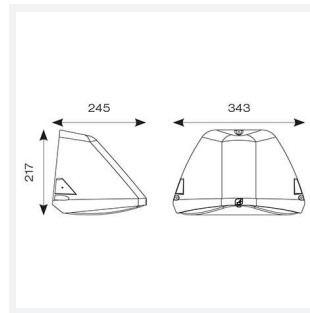

Wolf

Wolf CCT Multi Wattage Wallpack OCTO Smart Code: AWOLF/SG/OCTO/DM3

Category	Bulkheads
Application	Ancillary, Commercial, Healthcare, Hospitality, Industrial, Outdoor, Retail
Specification	Performance

PRODUCT FEATURES

- Modern, robust die-cast aluminium low glare wall pack suitable for commercial and industrial applications
- Reduced light pollution with 0% upward light distribution, helps with compliance with Dark Skies recommendations, helps with compliance with Dark Skies recommendations
- High efficiency up to 120 Lm/W
- Multiple conduit entry and BESA fixing points
- Advanced lens technology offers wide distribution for optimum spacing and uniformity; whilst ensuring minimal uplight and light pollution
- Power selectable; offering a choice of 3 outputs, in one luminaire
- Electrostatic paint finish for enhanced corrosion resistance
- 20mm East and West side entry for surface conduit and through-wire

GENERAL INFORMATION	
Wattage	18/20/30W
Lumens Delivered	2200/2400/3600lm (4000K)
Lm/W	120lm/W (4000K)
Beam Angle	70/140
CRI	82
CCT	3000/4000K
Input	220/240V
Operating Temp	0°C - 40°C
SDCM	5

TECHNICAL INFORMATION	
Light Source	LED
Colour / Finish	Silver Grey
IP Rating	IP65
Class Protection	1
Internal / External	External
Surface / Recessed / Suspended	Pole, Wall
Lumen Depreciation	L80 84,000h
Warranty (Years)	5
CE Mark	Yes
Height	217 mm