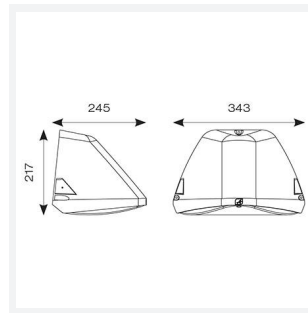

PRODUCT FEATURES

- Modern, robust die-cast aluminium low glare wall pack suitable for commercial and industrial applications
- Reduced light pollution with 0% upward light distribution, helps with compliance with Dark Skies recommendations, helps with compliance with Dark Skies recommendations
- High efficiency up to 120 Lm/W
- Multiple conduit entry and BESA fixing points
- Advanced lens technology offers wide distribution for optimum spacing and uniformity; whilst ensuring minimal uplight and light pollution
- Power selectable; offering a choice of 3 outputs, in one luminaire
- Electrostatic paint finish for enhanced corrosion resistance
- 20mm East and West side entry for surface conduit and through-wire

GENERAL INFORMATION	
Wattage	18/20/30W
Lumens Delivered	2200/2400/3600lm (4000K)
Lm/W	120lm/W (4000K)
Beam Angle	70/140
CRI	82
CCT	3000/4000K
Input	220-240V
Operating Temp	0°C - 40°C
SDCM	5

TECHNICAL INFORMATION	
Light Source	LED
Colour / Finish	Silver Grey
IP Rating	IP65
Class Protection	1
Internal / External	External
Surface / Recessed / Suspended	Pole, Wall
Lumen Depreciation	L80 84,000h
Warranty (Years)	5
CE Mark	Yes
Height	217 mm