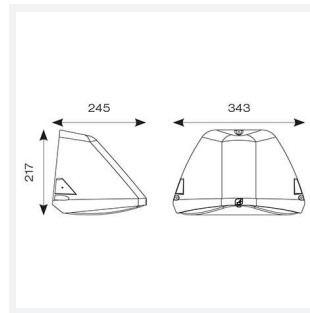

PRODUCT FEATURES

- Modern, robust die-cast aluminium low glare wall pack suitable for commercial and industrial applications
- Reduced light pollution with 0% upward light distribution, helps with compliance with Dark Skies recommendations, helps with compliance with Dark Skies recommendations
- High efficiency up to 120 Lm/W
- Multiple conduit entry and BESA fixing points
- Advanced lens technology offers wide distribution for optimum spacing and uniformity; whilst ensuring minimal uplight and light pollution
- Power selectable; offering a choice of 3 outputs, in one luminaire
- Electrostatic paint finish for enhanced corrosion resistance
- 20mm East and West side entry for surface conduit and through-wire

GENERAL INFORMATION	
Wattage	30W
Lumens Delivered	2200lm / 2400lm / 3600lm (4000K)
Lm/W	120lm/W (4000K)
Beam Angle	70/140
CRI	82
CCT	3000/4000K
Input	220-240V
Operating Temp	0°C - 40°C
SDCM	5

TECHNICAL INFORMATION	
Light Source	LED
Colour / Finish	Silver Grey
IP Rating	IP65
Class Protection	1
Internal / External	External
Surface / Recessed / Suspended	Pole, Wall
Lumen Depreciation	L80 84,000h
Warranty (Years)	5
CE Mark	Yes
Height	220 mm