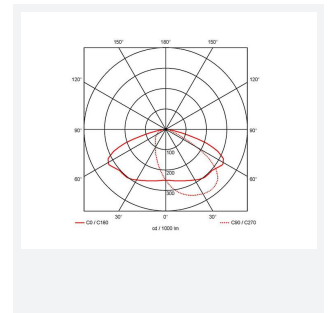

PRODUCT FEATURES

- Modern, robust die-cast aluminium low glare wall pack suitable for commercial and industrial applications
- Reduced light pollution with 0% upward light distribution, helps with compliance with Dark Skies recommendations, helps with compliance with Dark Skies recommendations
- High efficiency up to 120 Lm/W
- Multiple conduit entry and BESA fixing points
- Advanced lens technology offers wide distribution for optimum spacing and uniformity; whilst ensuring minimal uplight and light pollution
- Power selectable; offering a choice of 3 outputs, in one luminaire
- Electrostatic paint finish for enhanced corrosion resistance
- 20mm East and West side entry for surface conduit and through-wire

GENERAL INFORMATION	
Wattage	18/20/30W
Lumens Delivered	2200/2400/3600lm (4000K)
Lm/W	120lm/W (4000K)
Beam Angle	70/140
CRI	82
CCT	3000/4000K
Input	220-240V
Operating Temp	0°C - 40°C
SDCM	5
Product Weight without Packaging	3.31 kg

TECHNICAL INFORMATION	
Light Source	LED
Colour / Finish	Silver Grey
IP Rating	IP65
Class Protection	1
Internal / External	External
Surface / Recessed / Suspended	Pole, Wall
Lumen Depreciation	L80 84,000h
Warranty (Years)	5
CE Mark	Yes
Height	217 mm