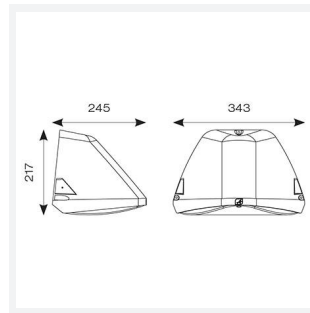

PRODUCT FEATURES

- Modern, robust die-cast aluminium low glare wall pack suitable for commercial and industrial applications
- Reduced light pollution with 0% upward light distribution, helps with compliance with Dark Skies recommendations, helps with compliance with Dark Skies recommendations
- High efficiency up to 120 Lm/W
- Multiple conduit entry and BESA fixing points
- Advanced lens technology offers wide distribution for optimum spacing and uniformity; whilst ensuring minimal uplight and light pollution
- Power selectable; offering a choice of 3 outputs, in one luminaire
- Electrostatic paint finish for enhanced corrosion resistance
- 20mm East and West side entry for surface conduit and through-wire

GENERAL INFORMATION	
Wattage	18/20/30W
Lumens Delivered	2200/2400/3600lm (4000K)
Lm/W	120lm/W (4000K)
Beam Angle	70/140
CRI	82
CCT	3000/4000K
Input	220-240V
Operating Temp	0°C - 40°C
SDCM	5
Product Weight without Packaging	3.31 kg

TECHNICAL INFORMATION	
Light Source	LED
Colour / Finish	Silver Grey
IP Rating	IP65
Class Protection	1
Internal / External	External
Surface / Recessed / Suspended	Pole, Wall
Lumen Depreciation	L80 84,000h
Warranty (Years)	5
CE Mark	Yes
Height	217 mm