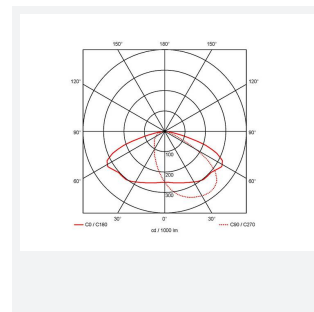

PRODUCT FEATURES

- Modern, robust die-cast aluminium low glare wall pack suitable for commercial and industrial applications
- Reduced light pollution with 0% upward light distribution, helps with compliance with Dark Skies recommendations, helps with compliance with Dark Skies recommendations
- High efficiency up to 120 Lm/W
- Multiple conduit entry and BESA fixing points
- Advanced lens technology offers wide distribution for optimum spacing and uniformity; whilst ensuring minimal uplight and light pollution
- Power selectable; offering a choice of 3 outputs, in one luminaire
- Electrostatic paint finish for enhanced corrosion resistance
- 20mm East and West side entry for surface conduit and through-wire

GENERAL INFORMATION

Wattage	18/20/30W
Lumens Delivered	2200/2400/3600lm (4000K)
Lm/W	120lm/W (4000K)
Beam Angle	70/140
CRI	82
CCT	3000/4000K
Input	220-240V
Operating Temp	0°C - 40°C
SDCM	5

TECHNICAL INFORMATION

Light Source	LED
Colour / Finish	Silver Grey
IP Rating	IP65
Class Protection	1
Internal / External	External
Surface / Recessed / Suspended	Pole, Wall
Lumen Depreciation	L80 84,000h
Warranty (Years)	5
CE Mark	Yes
Height	217 mm