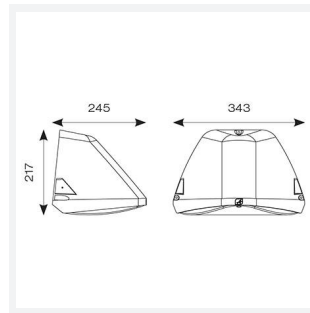

## PRODUCT FEATURES

- Modern, robust die-cast aluminium low glare wall pack suitable for commercial and industrial applications
- Reduced light pollution with 0% upward light distribution, helps with compliance with Dark Skies recommendations, helps with compliance with Dark Skies recommendations
- High efficiency up to 120 Lm/W
- Multiple conduit entry and BESA fixing points
- Advanced lens technology offers wide distribution for optimum spacing and uniformity; whilst ensuring minimal uplight and light pollution
- Power selectable; offering a choice of 3 outputs, in one luminaire
- Electrostatic paint finish for enhanced corrosion resistance
- 20mm East and West side entry for surface conduit and through-wire

GENERAL INFORMATION	
Wattage	18/20/30W
Lumens Delivered	2200/2400/3600lm (4000K)
Lm/W	120lm/W (4000K)
Beam Angle	70/140
CRI	82
CCT	3000/4000K
Input	220/240V
Operating Temp	0°C - 40°C
SDCM	5

TECHNICAL INFORMATION	
Light Source	LED
Colour / Finish	Silver Grey
IP Rating	IP65
Class Protection	1
Internal / External	External
Surface / Recessed / Suspended	Pole, Wall
Lumen Depreciation	L80 84,000h
Warranty (Years)	5
CE Mark	Yes
Height	217 mm