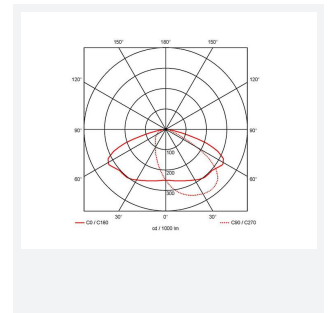

## PRODUCT FEATURES

- Modern, robust die-cast aluminium low glare wall pack suitable for commercial and industrial applications
- Reduced light pollution with 0% upward light distribution, helps with compliance with Dark Skies recommendations, helps with compliance with Dark Skies recommendations
- High efficiency up to 120 Lm/W
- Multiple conduit entry and BESA fixing points
- Advanced lens technology offers wide distribution for optimum spacing and uniformity; whilst ensuring minimal uplight and light pollution
- Power selectable; offering a choice of 3 outputs, in one luminaire
- Electrostatic paint finish for enhanced corrosion resistance
- 20mm East and West side entry for surface conduit and through-wire

GENERAL INFORMATION	
Wattage	18/20/30W
Lumens Delivered	2200/2400/3600lm (4000K)
Lm/W	120lm/W (4000K)
Beam Angle	70/140
CRI	82
CCT	3000/4000K
Input	220/240V
Operating Temp	0°C - 40°C
SDCM	5

TECHNICAL INFORMATION	
Light Source	LED
Colour / Finish	Silver Grey
IP Rating	IP65
Class Protection	1
Internal / External	External
Surface / Recessed / Suspended	Pole, Wall
Lumen Depreciation	L80 84,000h
Warranty (Years)	5
CE Mark	Yes
Height	217 mm