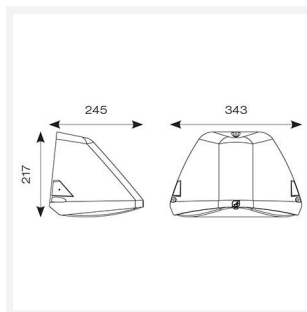

PRODUCT FEATURES

- Modern, robust die-cast aluminium low glare wall pack suitable for commercial and industrial applications
- Reduced light pollution with 0% upward light distribution, helps with compliance with Dark Skies recommendations, helps with compliance with Dark Skies recommendations
- High efficiency up to 120 Lm/W
- Multiple conduit entry and BESA fixing points
- Advanced lens technology offers wide distribution for optimum spacing and uniformity; whilst ensuring minimal uplight and light pollution
- Power selectable; offering a choice of 3 outputs, in one luminaire
- Electrostatic paint finish for enhanced corrosion resistance
- 20mm East and West side entry for surface conduit and through-wire

Light Source	LED
Colour / Finish	Silver Grey
IP Rating	IP65
Class Protection	1
Internal / External	External
Surface / Recessed / Suspended	Pole, Wall
Lumen Depreciation	L80 84,000h
Warranty (Years)	5
CE Mark	Yes
Height	217 mm