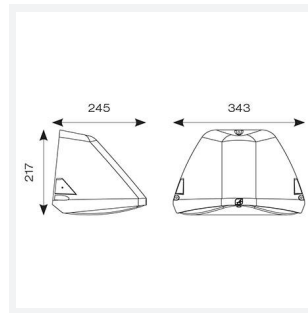

PRODUCT FEATURES

- Modern, robust die-cast aluminium low glare wall pack suitable for commercial and industrial applications
- Reduced light pollution with 0% upward light distribution, helps with compliance with Dark Skies recommendations, helps with compliance with Dark Skies recommendations
- High efficiency up to 120 Lm/W
- Multiple conduit entry and BESA fixing points
- Advanced lens technology offers wide distribution for optimum spacing and uniformity; whilst ensuring minimal uplight and light pollution
- Power selectable; offering a choice of 3 outputs, in one luminaire
- Electrostatic paint finish for enhanced corrosion resistance
- 20mm East and West side entry for surface conduit and through-wire

GENERAL INFORMATION	
Wattage	18/20/30W
Lumens Delivered	2200/2400/3600lm (4000K)
Lm/W	120lm/W (4000K)
Beam Angle	70/140
CRI	82
CCT	3000/4000K
Input	220/240V
Operating Temp	0°C - 40°C
SDCM	5
Product Weight without Packaging	3.088 kg

TECHNICAL INFORMATION	
Light Source	LED
Colour / Finish	Silver Grey
IP Rating	IP65
Class Protection	1
Internal / External	External
Surface / Recessed / Suspended	Pole, Wall
Lumen Depreciation	L80 84,000h
Warranty (Years)	5
CE Mark	Yes
Height	217 mm